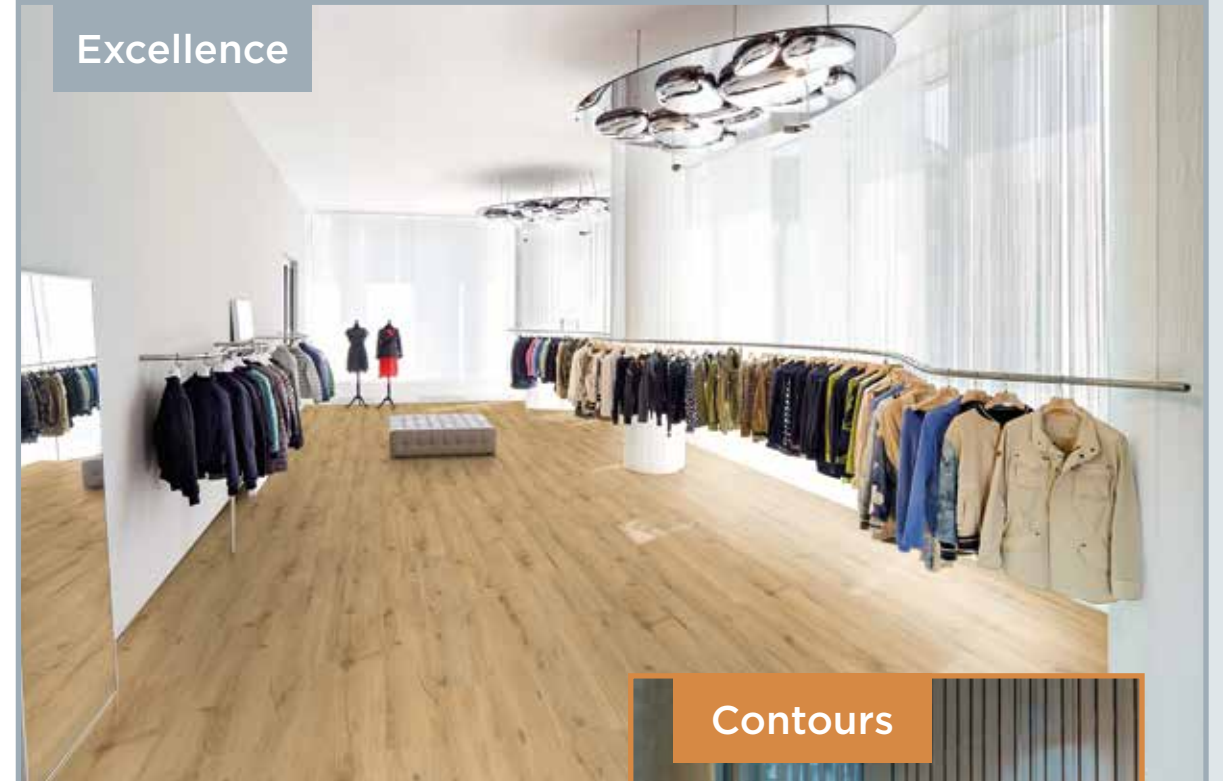

Go for classic Klassisch gut

The authentic design of Bolsena with its depth of texture, scale and natural look works well with a lot of different styles.

Bolsena is available in the following installation types: RC55, GD55, IC55.

Das authentische Design der Bolsena-Dielen mit seiner tiefen Struktur, seinem Maßstab und seinem natürlichen Aussehen passt zu vielen verschiedenen Stilen. Dielen sind in den folgenden Verlegearten erhältlich: RC55, GD55, IC55.

Our 3 Flooring Collections Unsere 3 Bodenkollektionen

Excellence