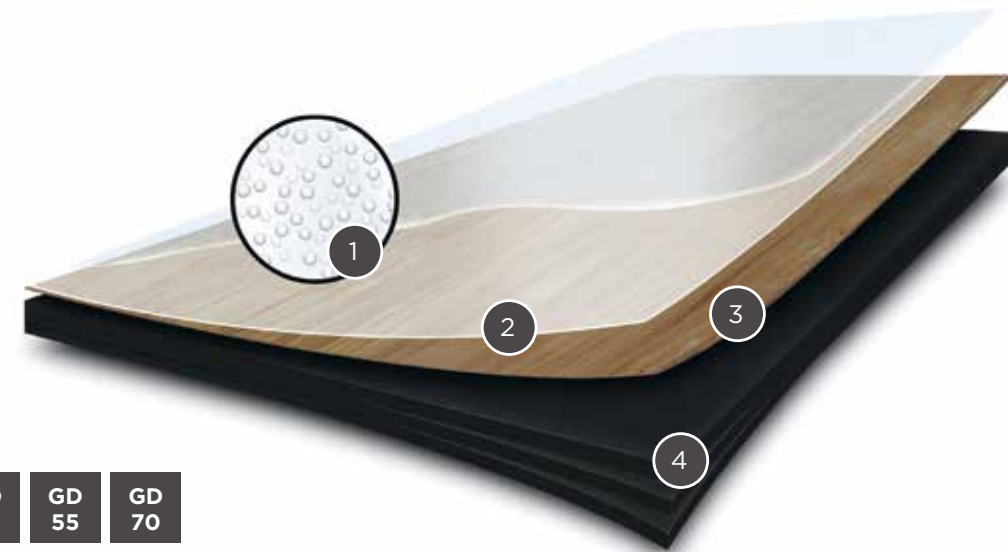

Design Flooring to Glue Down | Designboden zum Verkleben

**GD
30**

**GD
55**

**GD
70**

Glue Down

1. Duraspect™ Extreme Surface Protectant
2. Clear vinyl wear layer
3. High-resolution printed decorative film
4. Solid vinyl base

1. Duraspect™ Extreme Surface Protectant
2. Klare Vinyl-Nuttschrift
3. Dekorfoliendruck in hoher Auflösung
4. Basis aus dickem massivem Vinyl