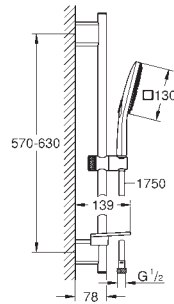

GROHE RAINSHOWER SMARTACTIVE

Referência

Cor

P.V.P.R. (€)

26 584 000

cromado

222,48

Rainshower SmartActive 130 Cube
Conjunto de duche 3 jatos

Composto por:

Chuveiro de mão Rainshower SmartActive 130 Cube (26 582)

Caudal máximo (a 3 bar): 8.5 l/min

Rampa de duche 60 cm

Suporte deslizante articulado

Bicha de chuveiro de 1,75 m 1/2" x 1/2" (28 388 000)

Saboneteira **GROHE EasyReach**

GROHE Water Saving para menor consumo e jato perfeito

Jato perfeito com o **GROHE DreamSpray**

Acabamento **GROHE Long-Life**

GROHE FastFixation Plus distância ajustável entre suportes para adaptação aos furos pré-existentis

Sistema anticalcário **SpeedClean**

Guia de água interior para longa duração

Sistema de rotação livre da bicha do chuveiro **TwistStop**

Adequado para utilização com esquentadores

26 585 000

cromado

225,81

Idem, com limitador de caudal GROHE Water Saving 5,5 l/min