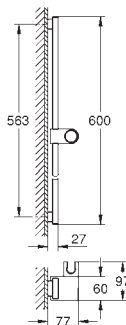

Rainshower Aqua

Rampa, 600 mm

Suportes metálicos de parede

Elemento deslizante regulável em altura e suporte giratório

Acabamento **GROHE Long-Life**

NOVO

GROHE SPA

101677 000 0

cromado

165,77