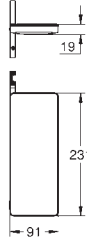

GROHE SPA

GROHE RAINSHOWER AQUA PURE

Referência

Cor

P.V.P.R. (€)

NOVO

Referência	Cor	P.V.P.R. (€)
101677 KI0 0	preto/cromado	165,77
101677 KF0 0	phantom black	232,08
101677 AL0 0	brushed hard graphite	281,81
101677 GN0 0	brushed cool sunrise	281,81
101677 GL0 0	cool sunrise	265,24
101677 DL0 0	brushed warm sunset	281,81
101677 DA0 0	warm sunset	265,24
101677 DC0 0	supersteel	248,67

Rainshower Aqua
Prateleira de vidro
Para sistemas de duche Rainshower Aqua Pure
Compatível com 100961, 100962, 100964, 101680
Regulável em altura (com uma chave Allen)
Com placa de vidro preta
Material: metal
GROHE EasyReach apoio de chuveiro
Acabamento **GROHE Long-Life**