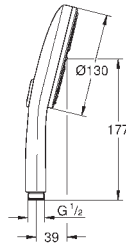

Rainshower Aqua

Chuveiro de mão 3 jatos

Placa de pulverização em acrílico preto

Tipos de jato:

GROHE Rain, Rain+ e ActiveMassage

GROHE SmartTip seleção do tipo de jato

GROHE Water Saving para menor consumo e jato perfeito

Caudal máximo (a 3 bar): 8.4 l/min

Jato perfeito com o **GROHE DreamSpray**

Acabamento **GROHE Long-Life**

Sistema anticalcário **SpeedClean**

Guia de água interior para longa duração

Sistema de montagem universal: adaptável a todas as bichas de chuveiro standard

Adequado para utilização com esquentadores

Pressão mínima 1,0 bar

NOVO

GROHE SPA

101673 000 0

cromado

169,15

101673 KF0 0

phantom black

236,79

101673 AL0 0

brushed hard graphite

287,53

101673 GN0 0

brushed cool sunrise

287,53

101673 GL0 0

cool sunrise

270,63

101673 DL0 0

brushed warm sunset

287,53

101673 DA0 0

warm sunset

270,63

101673 DC0 0

supersteel

236,79