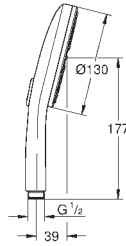

GROHE SPA

GROHE RAINSHOWER AQUA PURE

Referência

Cor

P.V.P.R. (€)

NOVO

GROHE SPA

101676 000 0

cromado

110,65

Rainshower Aqua

Chuveiro de mão 3 jatos

Placa de jato acrílico branco

Tipos de jato:

GROHE Rain, Rain+ e ActiveMassage

GROHE SmartTip seleção do tipo de jato

GROHE Water Saving para menor consumo e jato perfeito

Caudal máximo (a 3 bar): 8.4 l/min

Jato perfeito com o **GROHE DreamSpray**

Acabamento **GROHE Long-Life**

Sistema anticalcário **SpeedClean**

Guia de água interior para longa duração

Sistema de montagem universal: adaptável a todas as bichas de chuveiro standard

Adequado para utilização com esquentadores

Pressão mínima 1,0 bar

NOVO

GROHE SPA

101676 K10 0

preto/cromado

110,65

101676 KF0 0

phantom black

154,92

101676 AL0 0

brushed hard graphite

188,13

101676 GN0 0

brushed cool sunrise

188,13

101676 GL0 0

cool sunrise

177,05

101676 DL0 0

brushed warm sunset

188,13

101676 DA0 0

warm sunset

177,05

101676 DC0 0

supersteel

154,92