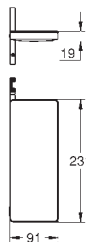

Rainshower Aqua

Prateleira de vidro

Para sistemas de duche Rainshower Aqua Pure

Compatível com 100961, 100962, 100964, 101680

Regulável em altura (com uma chave Allen)

Com base de duche em vidro branco

Material: metal

GROHE EasyReach apoio de chuveiro

Acabamento **GROHE Long-Life**