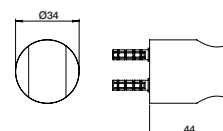

Suporte mural ABS redondo

Round ABS wall bracket
Soporte mural ABS redondo
Support murale ABS rond

GHT2746 3,20 €

GHT2746BR 3,10 €