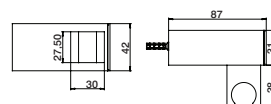

Suporte chuveiro ABS CUBUS

Swivel bracket ABS CUBUS
Soporte orientable ABS CUBUS
Support orientable ABS CUBUS

GHT2765	5,90 €