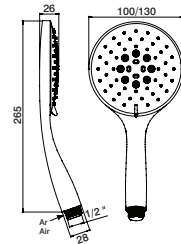

Chuveiro massagens 3 jets ar/água "ECOAIR"

ECOAIR 3 jet air / water shower head
Mango ducha 3 jets aire / agua ECOAIR
Douchette 3 jets air / eau ECOAIR

GHT0011D10 Ø10cm 36,00 €
GHT0011D13 Ø13cm 41,10 €