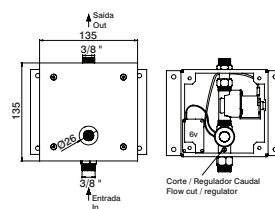

Torneira duche encastrar on/off small

Concealed shower tap on/off small

Grifo ducha empotrar on/off small

Robinet douche encastrer on/off small

GEE8052	6v	178,40 €
GEE8052TR	220v	210,30 €

EN 15091

1 - 15 l/m