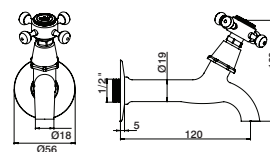

Torneira serviço mural

Wall tap
Grifo mural
Robinet murale

GLT1022	30,90 €
GLT1022DR	50,20 €
GLT1022BC	43,00 €
GLT1022LE	48,10 €