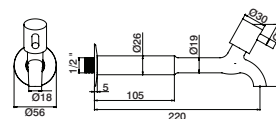

GCT7026 29,00 €

**Torneira serviço mural longa**

Long wall tap  
Grifo mural largo  
Robinet murale longue

GCT7026L 43,20 €

**Torneira serviço mural**

Wall tap  
Grifo mural  
Robinet murale

GCT7027 25,80 €