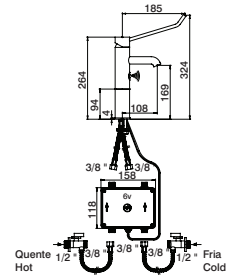

Misturadora lavatório hospitalar alta

High medical basin mixer
Mezclador médica lavabo alta
Mélangeur hôpitalaux lavabo haute

GEE5906N	5 l/m	6v	286,40 €
GEE5906NTR	5 l/m	220v	311,90 €

EN 15091