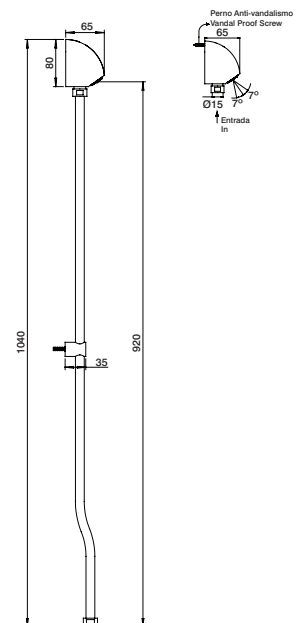

Coluna duche "S"
Shower column "S"
Columna ducha "S"
Colonne douche "S"

GKT0912N	75,90 €