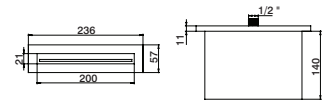

Chuveiro cascata mural

Wall waterfall
Cascada Mural
Cascade murale

H0I0152 56x26cm 314,90 €