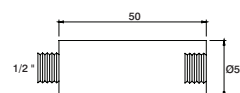

5 cm extension f/ GEE8010N  
Alargadera 5 cm p/ GEE8010N  
Extension 5 cm p/ GEE8010N

GEE8091	35,00 €
---------	---------

**Kit torneira lavatório painel**

Panel basin tap set  
Kit grifo lavabo panel  
Kit robinet lavabo panneau