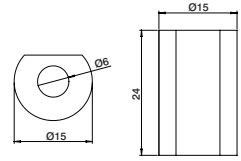

kit fixação pladur mist. encastrar THERMO T1/T2/T3

Fixing kits to plasterboard walls mixers THERMO T1/T2/T3
Kits fijación paredes de cartón-yeso mezcladores THERMO T1/T2/T3
Kits fixation aux murs en plaques plâtre mitigeurs THERMO T1/T2/T3

GDT5104 6,80 €