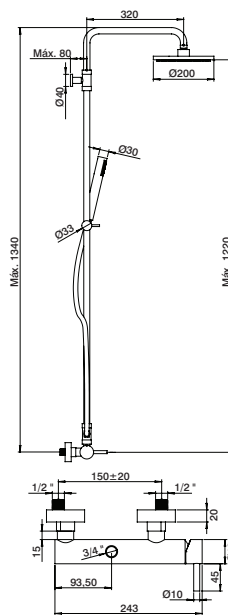

Misturadora duche rampa integrada
Shower mixer with sliding bar
Monomando de ducha con barra integrada
Mitigeur douche avec barre intégré
GCT7902RI 189,40 €