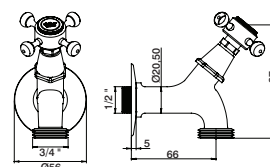

Torneira serviço mural

Wall tap
Grifo mural
Robinet murale

GLT1025	1/2"x3/4"	29,60 €
GLT1025DR		48,90 €
GLT1025BC		41,70 €
GLT1025LE		46,80 €