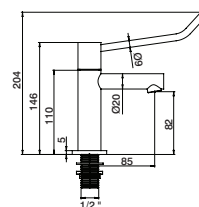

Misturadora lavatório

Basin mixer
Mezclador lavabo
Mitigeur lavabo

GVT5903 74,40 €