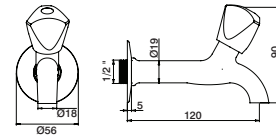

Torneira serviço mural

Wall tap
Grifo mural
Robinet murale

GLT0522 1/2" 17,10 €

GO.T0047