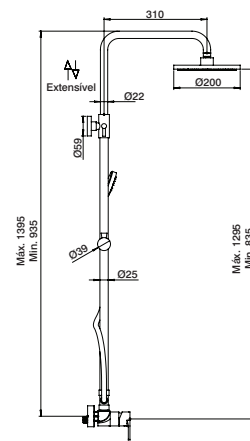

Misturadora duche c/ inversor integrado + coluna extensível

Simple shower mixer with diverter + extensible column
Monomando ducha c/ derivador + columna extensible
Mitigeur douche avec inverseur + colonne extensible

GCT0502BEXT	Ø20	206,60 €
GCT0502BEXTPR		290,10 €

GOT1488 10 l/m 6 l/m

Misturadora duche encastrar argolas

Shower mixer
Monomando de ducha
Mitigeur de douche

GCT0509EP	S1 → (1 Saída)	51,20 €
GCT0509EPPR		74,60 €

GOT0042