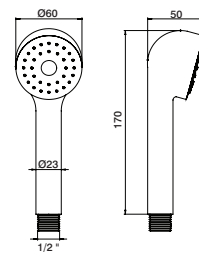

Chuveiro mão GOLF

Hand shower GOLF
Mango ducha GOLF
Douchette GOLF

GHT0002	Ø6cm	3,50 €