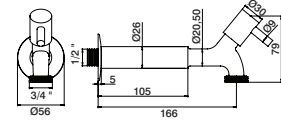

Torneira serviço mural longa

Long wall tap
Grifo mural largo
Robinet murale longue

GCT7027L 40,30 €

Torneira esquadria grande caudal

Angle tap large flow
Grifo escuadro gran caudal
Robinet e'querre grand débit

GCT7031ESQ 1/2"x1/2" 20,40 €

Torneira esquadria

Angle tap
Grifo escuadro
Robinet e'querre

GCT7030 1/2"x3/8" 8,00 €

Torneira esquadria

Angle tap
Grifo escuadro
Robinet e'querre

GCT7031 1/2"x1/2" 8,00 €