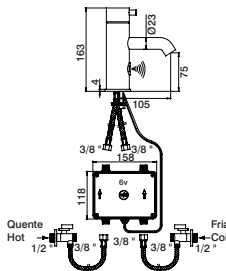

Misturadora lavatório

Basin mixer
Mezclador lavabo
Mélangeur lavabo

GEE8021N	5 l/m	6v	254,40 €
GEE8021NTR	5 l/m	220v	279,90 €
GEE8021NL2	1,9 l/m	6v	257,60 €
GEE8021NTRL2	1,9 l/m	220v	283,10 €