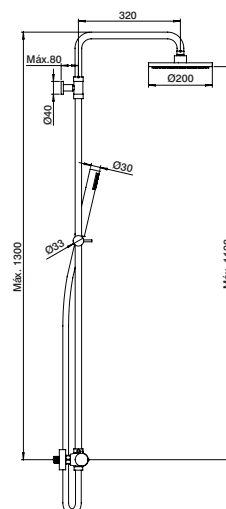

Misturadora duche c/ inverter integrado p/ columna

Simple shower mixer w/ diverter for column
Monomando ducha con derivador p/ columna
Mitigeur douche avec inverseur pour colonne

GCT3502SSN		112,40 €

Misturadora duche encastrar

Concealed shower mixer
Monomando ducha empostrar
Mitigeur douche encastrer

GCT3509	S1 → (1 Saída)	63,20 €