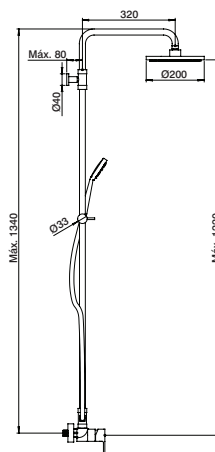

Misturadora duche encastrar

Concealed shower mixer
Monomando ducha empotrar
Mitigeur douche encastrer

GCT0509	S1 → (1 Saída)	56,10 €
GCT0509PR		74,60 €