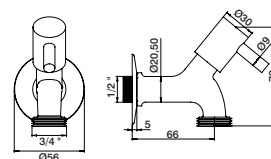

GCT7026 29,00 €

**Torneira serviço mural longa**

Long wall tap  
Grifo mural largo  
Robinet murale longue

GCT7026L 43,20 €

**Torneira serviço mural**

Wall tap  
Grifo mural  
Robinet murale

GCT7027 25,80 €