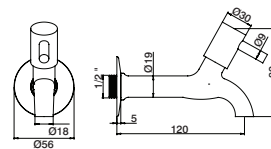

GCT7026 29,00 €

**Torneira serviço mural longa**

Long wall tap  
Grifo mural largo  
Robinet murale longue

GCT7026L 43,20 €

**Torneira serviço mural**

Wall tap  
Grifo mural  
Robinet murale

GCT7027 25,80 €