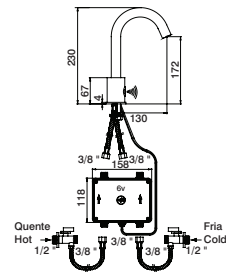

Misturadora lavatório bica tubo

Basin mixer
Mezclador lavabo
Mélangeur lavabo

GEE8022N	5 l/m	6v	251,20 €
GEE8022NTR	5 l/m	220v	276,70 €
GEE8022NL2	1,9 l/m	6v	254,40 €
GEE8022NTRL2	1,9 l/m	220v	279,90 €

EN 15091