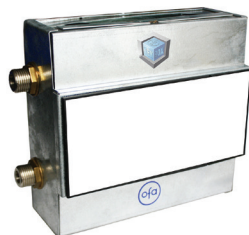

A caixa de pré-instalação e visita TEK BOX permite a montagem de torneiras, quer nas tradicionais paredes em alvenaria, como nas modernas soluções de paredes em estrutura metálica revestidas a gesso cartonado (pladur), com a vantagem de livre acesso ao seu interior.

A TEK BOX é fornecida c/ ligações, que permitem efetuar os testes hidráulicos sem a necessidade da montagem da torneira ou de qualquer tamponamento e está preparada para ser utilizada c/qualquer tipo de canalização.

The pre-installation box and visit TEK BOX allows mounting concealed taps, whether in traditional masonry walls as solution in modern plaster boards walls, with the advantage of free access to its interior.

The TEK BOX is provided w/ flexible connectors which enable the hydraulic testing without to need mounting the tap or any plug and it is ready to be used w/ any plumbing pipe system.

La caja de pre-instalación y visita TEK BOX permite el montaje de los grifos, ya sea em las paredes tradicionales o en soluciones modernas de paredes de cártón-yeso tipo pladur, con la ventaja de libre acceso a su interior.

La TEK BOX se suministra con conexiones flexibles que permiten la prueba hidráulica sin la necesidad de montar el grifo o de taponar las tomas y está adaptada para acoplar cualquier tipo ed tubería.

La boîte de pré-installation et visit TEK BOX permet de monter des robinets à l'intérieur des murs en maçonnerie traditionnelle comme dans les mur en plaques de plâtre, avec l'avantage du libre accès à son intérieur.

La boîte TEK BOX est founi avec flexible speciales que permettent le contrôle hydraulique sans la nécessité de la montage du robinet ou quelque bouchon.