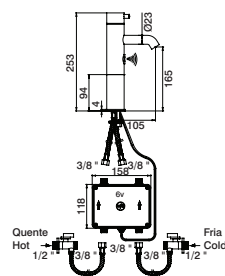

EN 15091

GOT0358 GOT0514L5 5 l/m GOT0514L2 1,9 l/m