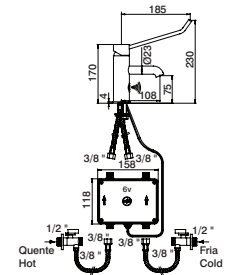

Misturadora lavatório hospitalar baixa

Medical basin mixer
Mezclador médica lavabo
Mélangeur hôpitalaux lavabo

GEE5903N	5 l/m	6v	270,30 €
GEE5903NTR	5 l/m	220v	295,80 €

EN 15091