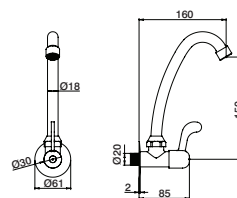

Torneira banca parede

Wall kitchen tap
Grifo fregadero mural
Robinet cuisine mural

GVT9833 23,70 €

Torneira lavatório

Basin pillar tap
Grifo lavabo
Robinet lavabo

GVT5820 47,00 €