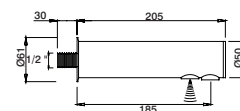

Torneira lavatório encastrar monobloco

Concealed basin tap
Grifo lavabo empotrar
Robinet lavabo encastrar

GEE8011N	5 l/m | 6v	254,40 €
GEE8011NTR	5 l/m | 220v	286,30 €
GEE8011NL2	1,9 l/m | 6v	257,60 €
GEE8011NTRL2	1,9 l/m | 220v	289,50 €

EN 15091

Torneira lavatório mural compacta

Compact wall basin tap
Grifo lavabo mural compacta
Robinet lavabo mur compact

GEE8010N	5 l/m | 6v	228,30 €
GEE8010NL2	1,9 l/m | 6v	231,50 €

EN 15091

Aumento 5 cm p/ GEE8010N

5 cm extension f/ GEE8010N
Alargadera 5 cm p/ GEE8010N
Extension 5 cm p/ GEE8010N

GEE8091	35,00 €

Kit torneira lavatório painel

Panel basin tap set
Kit grifo lavabo panel
Kit robinet lavabo panneau

GEE8068N	6v	146,90 €
GEE8068NTR	220v	172,40 €

EN 15091