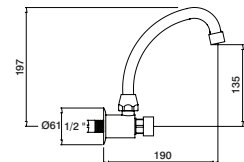

Torneira parede bica alta

High spout wall tap
Grifo mural caño superior
Robinet mural bec haut

GKT0025 45,20 €

Torneira lavatório painel

Panel basin tap
Grifo panel
Robinet à panneau

GKT0026N 32,60 €
GKT0026NTR 37,70 €