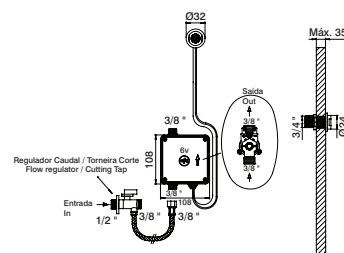

Kit torneira lavatório painel

Panel basin tap set
Kit grifo lavabo panel
Kit robinet lavabo panneau

GEE8068N	6v	146,90 €
GEE8068NTR	220v	172,40 €