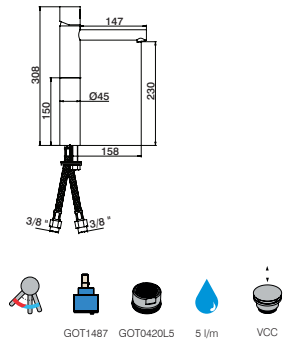

Misturadora lavatório alta

High basin mixer
Monomando lavabo alta
Mitigeur lavabo haute

GCT3505S		110,70 €
GCT3505	VCC	118,40 €