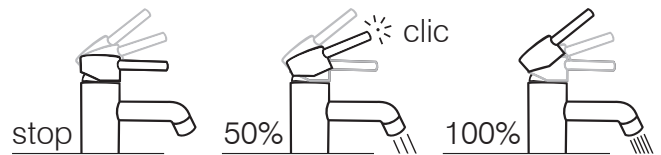

stillo

Funcionamento

“Abertura em Frio com Duplo Patamar”:

Com manípulo na posição central disponibiliza apenas água fria (cartucho standard fornece água misturada).

Funciona em dois patamares, com resistência de um “clic” entre os patamares de fluxo reduzido(4,5Lts) e fluxo total (8 Lts).

“Cold Opening with Double Level Flow Rate”

With center position handle provides only cold water (standard cartridge provides mixed water). It works in two flow rate levels, with resistance of a “clic” between the reduced (4,5Lts) and total (8 Lts) flows.

“Apertura en Frio con Doble Nivel”

Con la maneta en posición central solo proporciona agua fría (el cartucho estándar proporciona agua mezclada). Funciona en dos niveles, con resistencia de un “clic” entre los niveles de flujo reducido (4,5Lts) y flujo total (8 Lts).

“Ouverture à Froid avec Double Niveau”

Quand le poignée est en position centrale ne fournit que l'eau froide (la cartouche standard fournit de l'eau mélangée). Il fonctionne à deux niveaux, avec une résistance d'un “clic” entre les niveaux de débits réduit (4,5Lts) et total (8 Lts).

Vantagens

“Economia simultânea de energia e água”

Como a maioria dos utilizadores abre o manípulo na posição central, evita-se o consumo de água quente desnecessária.

A resistência do “clic”, permite opção de abertura em fluxo reduzido, com economia de 50% no consumo de água.

“Saving simultaneously energy and water”

As most users open the handle in central positions, unnecessary hot water is avoided. The “clic” resistance allows the option of reduced flow opening, with 50% saving in water consumption.

“Ahorro simultáneo de energía y agua.”

Como la mayoría de los usuarios abren el asa en la posición central, se evita el agua caliente innecesaria. La resistencia al “clic” permite la opción de apertura de flujo reducida, con un ahorro del 50% en el consumo de agua.

“Économie simultanée d'énergie et d'eau”

Comme la plupart des utilisateurs ouvrent la poignée en position centrale, l'eau chaude inutile est évitée. La résistance au «clic» permet l'option d'une ouverture à débit réduit avec une économie d'eau de 50%.