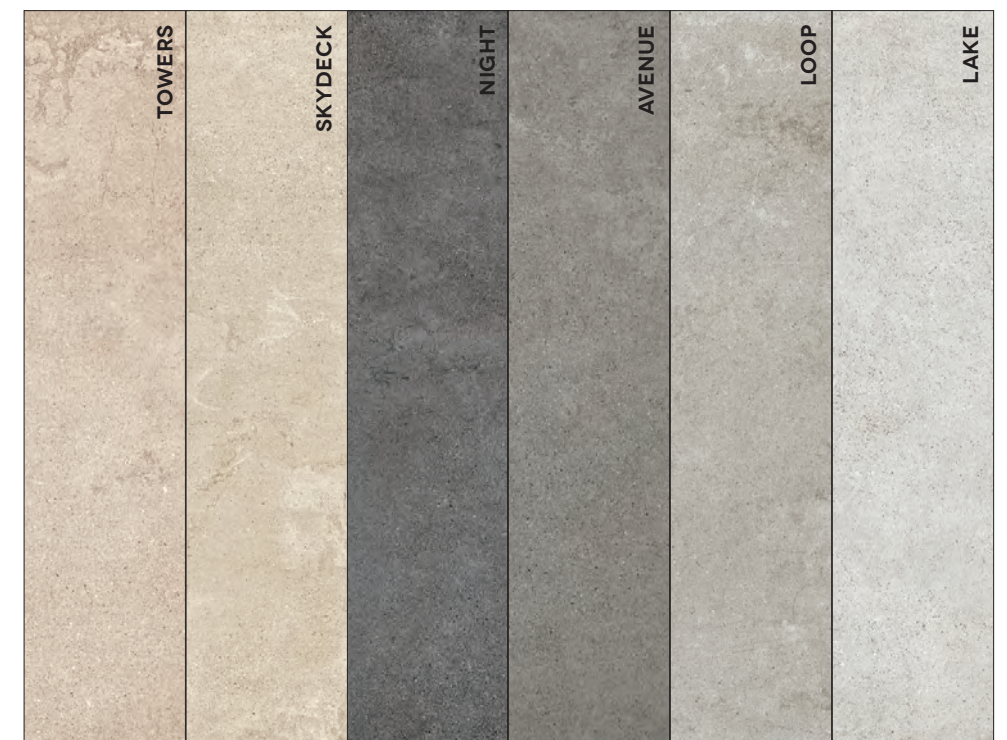

CHICAGO

SURFACES, FORMATS & COLORS

The Chicago collection was taken from nature, characterised by warm earth tones, is presented here in five different formats for multiple usages whether in small or larger spaces.

It has a natural finish with a smooth surface, however, a slight non-slip feature was not forgotten.

A coleção Chicago foi retirada da natureza, caracterizada pelos tons terra aconchegantes, é apresentada aqui em cinco formatos distintos para múltiplas utilizações seja em espaços pequenos ou de maior amplitude.

Apresenta um acabamento natural e uma superfície macia, sem no entanto esquecer as características antiderrapantes.

CHICAGO

FORMATS

PORCELAIN TILES
GRÈS CÉRAMÉ
GRÈS PORCELÂNICO

V2
SLIGHT VARIATION
LEGERE VARIATION

MEDIUM/HIGH TRAFFIC
TRAFIC MODERE À INTENSE

WALL & FLOOR
MURS ET SOLS

SURFACES

MATT [R10A]

COLORS