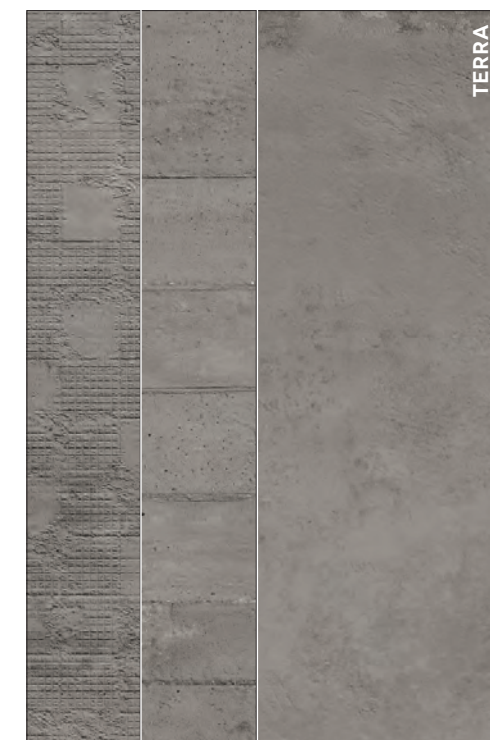

PATIO PARK

SURFACES, FORMATS & COLORS

Patio Park is an essential collection for outdoor areas, made of 20mm thick porcelain stoneware, this collection has unparalleled mechanical and non-slip characteristics.

It's characterized by a unique color and its 3 distinct surfaces. It also has a 10.5mm solution for interiors on one of the surfaces.

Patio Park é uma coleção essencial para áreas exteriores, fabricado em grés porcelânico de 20mm de espessura, esta coleção tem características mecânicas e antiderrapantes inigualáveis.

É caracterizada pela sua cor única e as suas 3 distintas superfícies. Tem ainda uma solução em 10,5mm para interiores numa das superfícies.

PATIO PARK

FORMATS

PORCELAIN TILES
GRÉS CÉRAMÉ
GRÉS PORCELÂNICO

20,0mm

597X597mm

V2
SLIGHT VARIATION
LEGERE VARIATION

MEDIUM/HIGH TRAFFIC
TRAFIC MODERE A INTENSE

FLOOR
SOL

SURFACES

SPATULATED [ANTI-SLIP R12C]

FORMWORK [ANTI-SLIP R12C]

RIPPED-OUT [ANTI-SLIP R12C]

COLORS