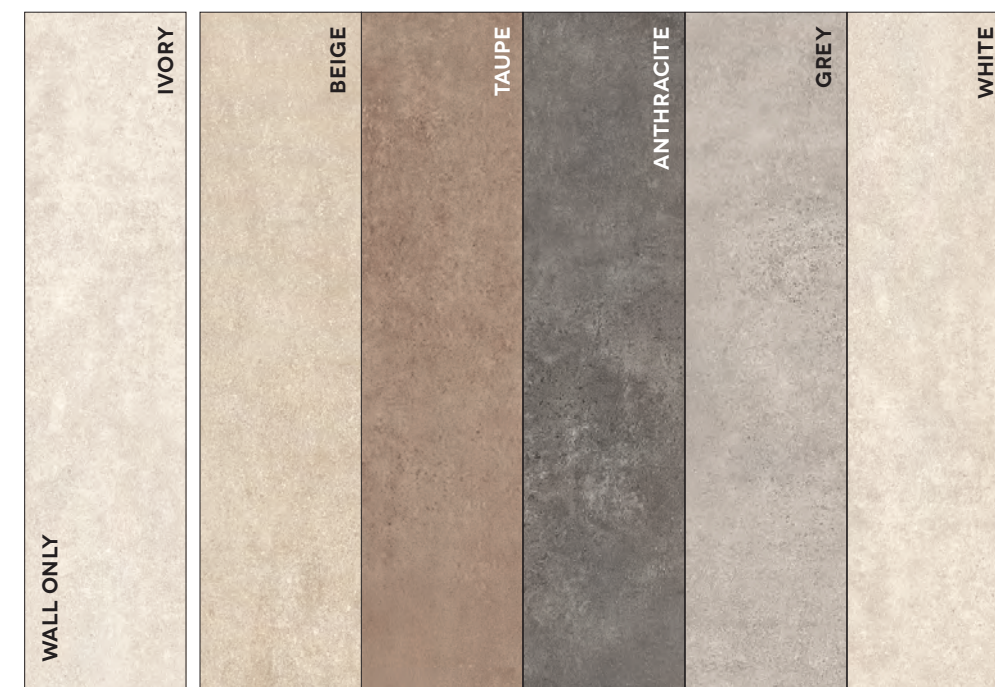

GREY 890x890mm

BEIGE 890x890mm

WHITE 890x890mm

COLORS