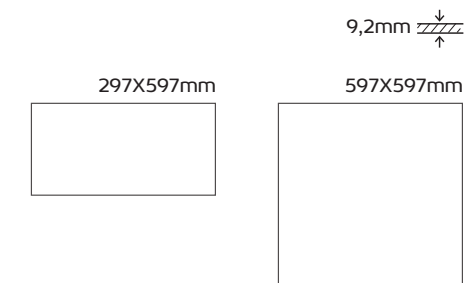

TORCHIS

FORMATS

PORCELAIN TILES
GRÈS CÉRAMÉ
GRÈS PORCELÁNICO