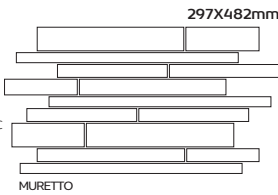

MURETTO

POLISHED | POLI | POLIDO

PP25346 DAY
PP25354 MOON
PP25349 ASH
PP25353 DAWN
PP25348 VULCANIC
PP25352 MOSS
PP25350 RUST
PP25347 NIGHT

MATT | MATE

P25346 DAY
P25354 MOON
P25349 ASH
P25353 DAWN
P25348 VULCANIC
P25352 MOSS
P25350 RUST
P25347 NIGHT