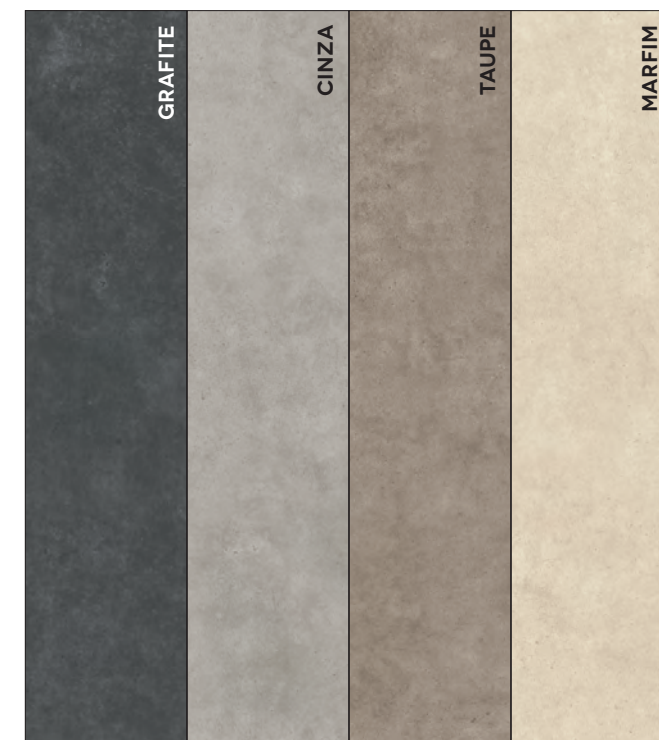

SURFACE

COLORS