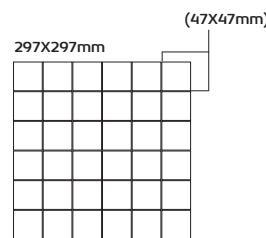

MATT | MATE [R10B]
M17556
M17556RT

MATT | MATE [R10B]
M6756
M6756RT

SKIRTING BOARD ROUNDED EDGE | PLINTHE AVEC BORD ARRONDI | RODAPÉ CORTADO

95X297mm

MATT | MATE
RM3556
RM3556RT

95X597mm

MATT | MATE
RM9656
RM9656RT

P50444 PANDORA
P50456 HYDRA
P50445 PHOBOS
P50446 SKATHI
P50447 TETYS