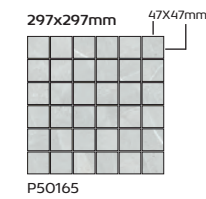

SANDSTONE

PORCELAIN TILES | GRÈS CÉRAME | GRÉS PORCELÂNICO

MATT | MATE - M120194RT

MATT | MATE - M123194RT

MATT | MATE - M120192RT

MATT | MATE - M123192RT

MATT | MATE - M120193RT

MATT | MATE - M123193RT

WALL CONCEPT
TWIN COLOR

SANDSTONE

PORCELAIN TILES | GRÈS CÉRAME | GRÉS PORCELÂNICO

FLOOR CONCEPT
SINGLE COLOR

SKIRTING BOARD ROUNDED EDGE
PLINTHE AVEC BORD ARRONDI | RODAPÉ CORTADO

95x597x9,2mm
MATT | MATE - RM9867RT

75x890x10,5mm
MATT | MATE - RM89167RT

P50167

MATT | MATE - M17167RT

MATT | MATE - M89167RT

SKIRTING BOARD ROUNDED EDGE
PLINTHE AVEC BORD ARRONDI | RODAPÉ CORTADO

95x597x9,2mm
MATT | MATE - RM9865RT

75x890x10,5mm
MATT | MATE - RM89165RT

P50165

MATT | MATE - M17165RT

MATT | MATE - M89165RT

SKIRTING BOARD ROUNDED EDGE
PLINTHE AVEC BORD ARRONDI | RODAPÉ CORTADO

95x597x9,2mm
MATT | MATE - RM9866RT

75x890x10,5mm
MATT | MATE - RM89166RT

P50166

MATT | MATE - M17166RT

MATT | MATE - M89166RT

SANDSTONE	FORMAT	FINISHING	PIECES/BOX	SQM/BOX	BOXES/PALLET	SQM/PALLET	WEIGHT/SQM	WEIGHT/BOX	WEIGHT/PALLET
	FORMAT	FINITEUR	PIECES/BOITE	M²/BOITE	BOITES/PALETTE	M²/PALETTE	POIDS/M²	POIDS/BOITE	POIDS/PALETTE
	597x597x9,2mm	Matt	3	1,07m²	40	42,80m²	21,30Kg/m²	22,8Kg	937Kg
	890x890x10,5mm	Matt	1	0,79m²	35	27,65m²	24,5Kg/m²	19,4Kg	704Kg
	297x1190x10,5mm	Matt	2	0,71m²	56	39,76m²	24,5Kg/m²	17,4Kg	999Kg
597x1190x10,5mm	Matt	1	0,71m²	48	34,08m²	24,5Kg/m²	17,4Kg	860Kg	
SKIRTING BOARD | PLINTHE AVEC BORD ARRONDI | RODAPÉ CORTADO	95x597x9,2mm	Matt	20	---	48	960 Units	1,20Kg/Unit	23,9Kg	1170Kg
SKIRTING BOARD | PLINTHE AVEC BORD ARRONDI | RODAPÉ CORTADO	75x890x10,5mm	Matt	13	---	48	624 Units	1,63Kg/Unit	21,2Kg	1043Kg
MESH (47x47)	297x297x9,2mm	Matt	10	---	45	450 Units	1,68Kg/Unit	16,8Kg	781Kg