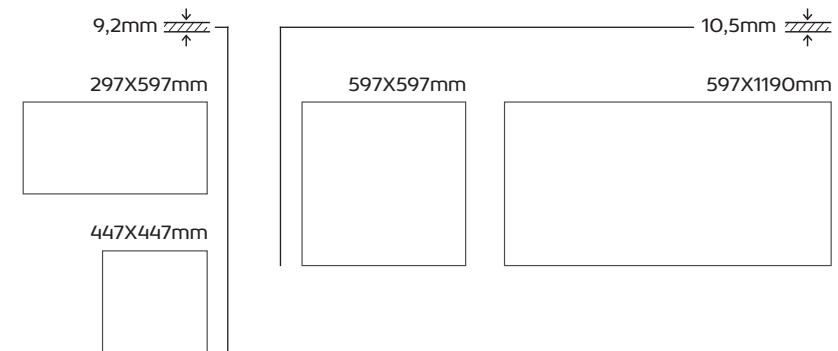

MONTECARLO

FORMATS

PORCELAIN TILES
GRÉS CÉRAME
GRÉS PORCELÁNICO