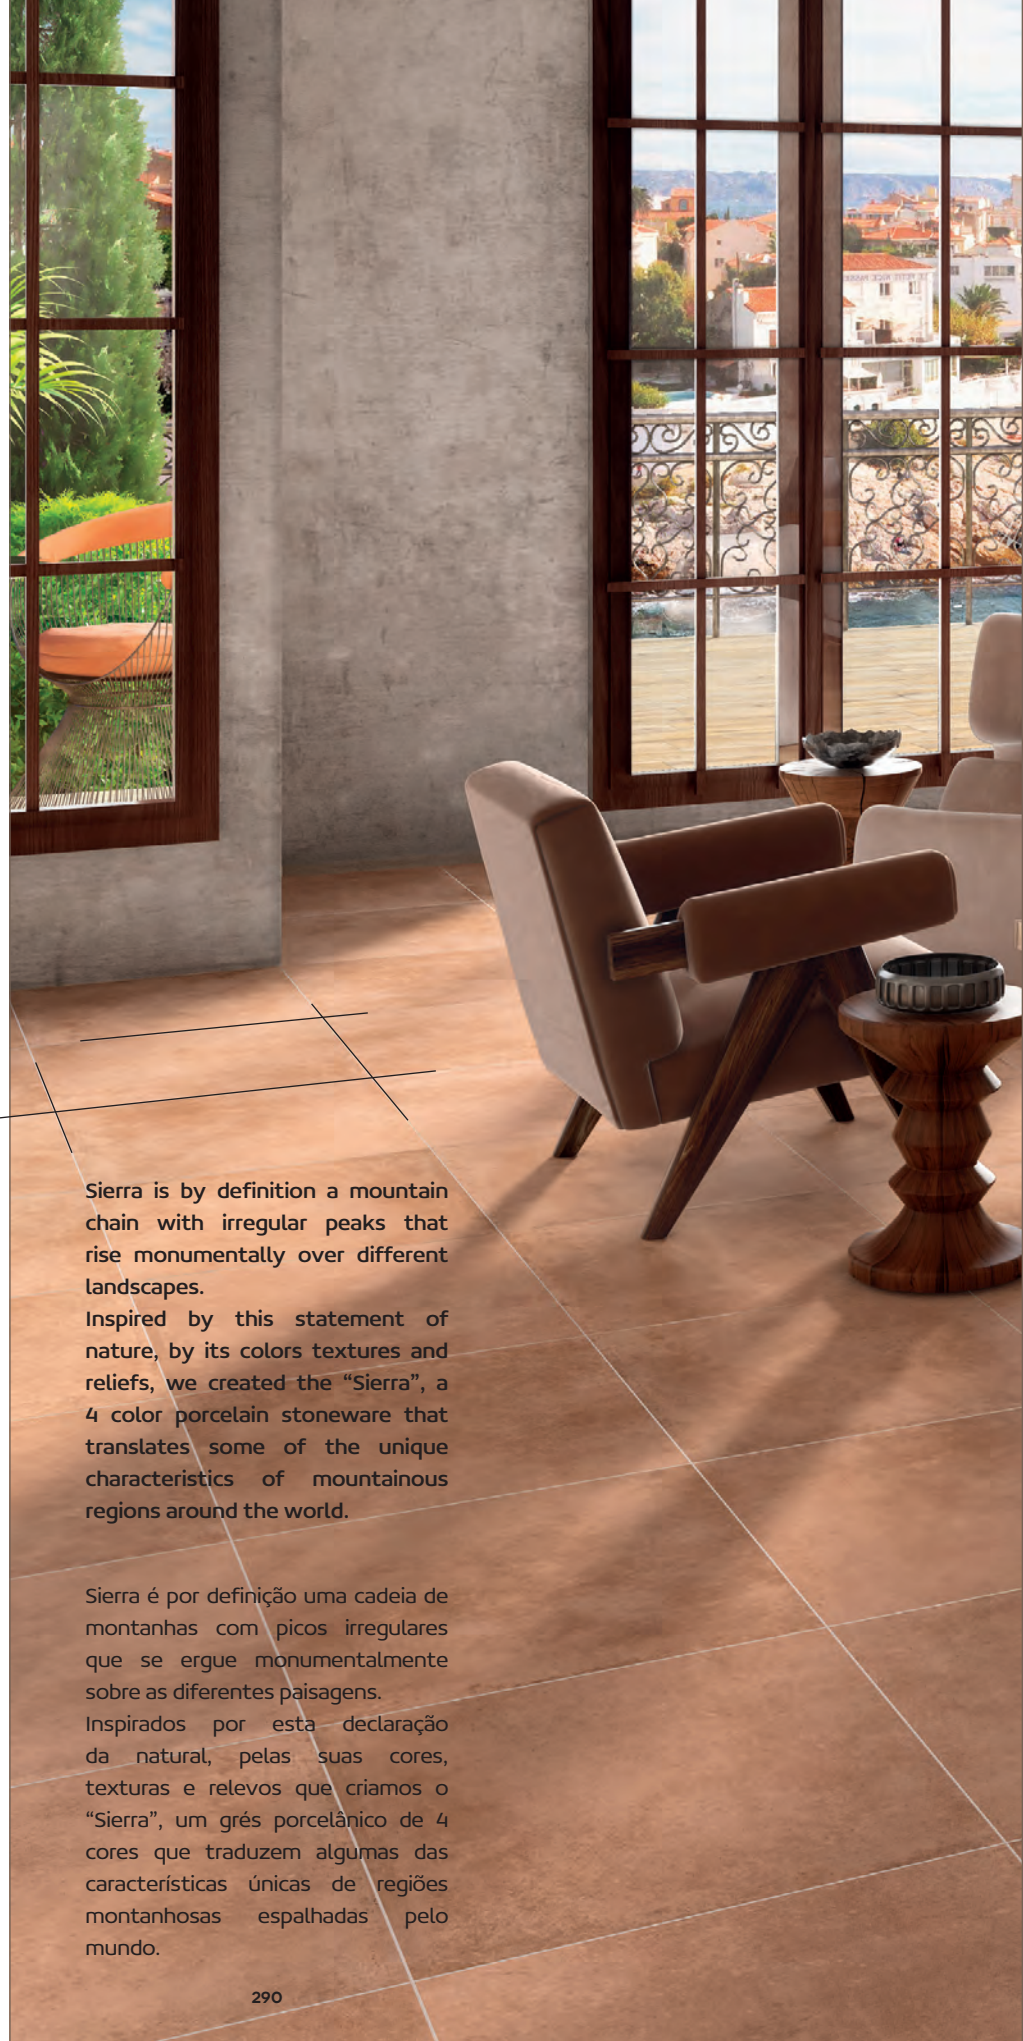

SIERRA

SURFACES, FORMATS & COLORS