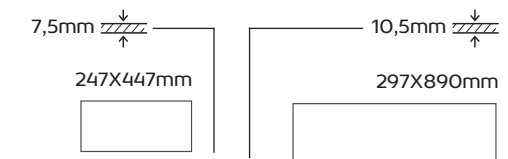

CLOUD

SURFACES, FORMATS & COLORS

Thinking of balance of a product is assigning it a clear function and present-day surroundings do need it.

Cloud embodies the Habitat vision of space and contemporary aesthetics, combining well-balanced colours and details in a smooth surface that defines the soul of this collection. Suitable to create large and comfortable interior spaces, this timeless collection is available in a wide range of formats, colours and unique details, creating harmony environments for everyday lifestyle.

Pensar no equilíbrio de um produto é atribuir-lhe uma função clara e os ambientes actuais precisam dele.

Cloud representa a visão de Habitat, do espaço e da estética contemporânea, combinando cores e detalhes bem equilibrados numa superfície macia que define a alma desta coleção. Adequada para criar espaços interiores grandes e confortáveis, é uma coleção intemporal e está disponível numa vasta gama de formatos, cores e detalhes particulares, criando ambientes harmoniosos ao estilo de vida quotidiano.

CLOUD

FORMATS

CERAMIC WALL TILES IN WHITE BODY
REVÊTEMENT DES MURS EN PÂTE BLANCHE
REVESTIMENTO EM PASTA BRANCA