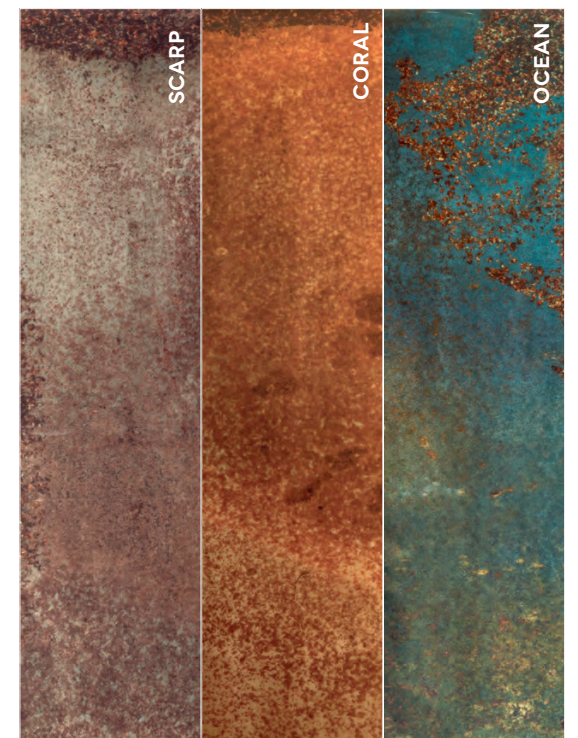

REEF

SURFACES, FORMATS & COLORS

Reef is our bond with the ocean, a commitment to a living sanctuary with vibrant colors and millions of shades through the action of an ecosystem of its own. Reef is like oxygen in every Habitat, more than necessary it is mandatory.

Reef é o nosso laço com o oceano, um compromisso com um santuário vivo cheio de cores e tons vibrantes pela acção de um ecossistema muito próprio. Reef é como o oxigénio em cada Habitat, mais do que necessário é obrigatório.

REEF

FORMATS

CERAMIC WALL TILES IN WHITE BODY
REVÊTEMENT DES MURS EN PÂTE BLANCHE
REVESTIMENTO EM PASTA BRANCA

7,5mm

97X297mm

V3
MODERATE VARIATION
VARIATION MODEREE

WALLS
MURS

SURFACE

GLOSSY

COLORS