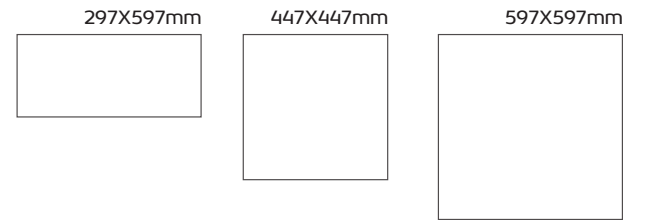

AVEIRO

FORMATS

PORCELAIN TILES
GRÈS CÉRAMÉ
GRÈS PORCELÂNICO

9,2mm