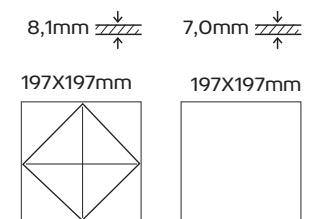

PRISMA

SURFACES, FORMATS & COLORS

Prisma is one of those collections designed with passion, a little nostalgia, and a touch of magic. It's a vintage-inspired, bas-relief wall tile with ten colors carefully selected. The bas-relief tiles have wonderful shinings details only visible at certain angles, we like to call it the magical angle that turns what is beautiful into something fantastic.

Prisma é uma daquelas coleções desenhadas com paixão, um pouco de nostalgia e um toque de magia. É um revestimento de inspiração vintage, em baixo relevo e com uma paleta de dez cores cuidadosamente escolhida. As peças de baixo relevo têm deliciosos detalhes brilhantes apenas visíveis em determinados ângulos, nós chamamos-lhe o ângulo mágico - que transforma o que é belo em algo absolutamente fantástico.

PRISMA

FORMATS

CERAMIC WALL TILES IN WHITE BODY
REVÊTEMENT DES MURS EN PÂTE BLANCHE
REVESTIMENTO EM PASTA BRANCA

SURFACES

- MATT
- MATT-RELIEF

COLORS