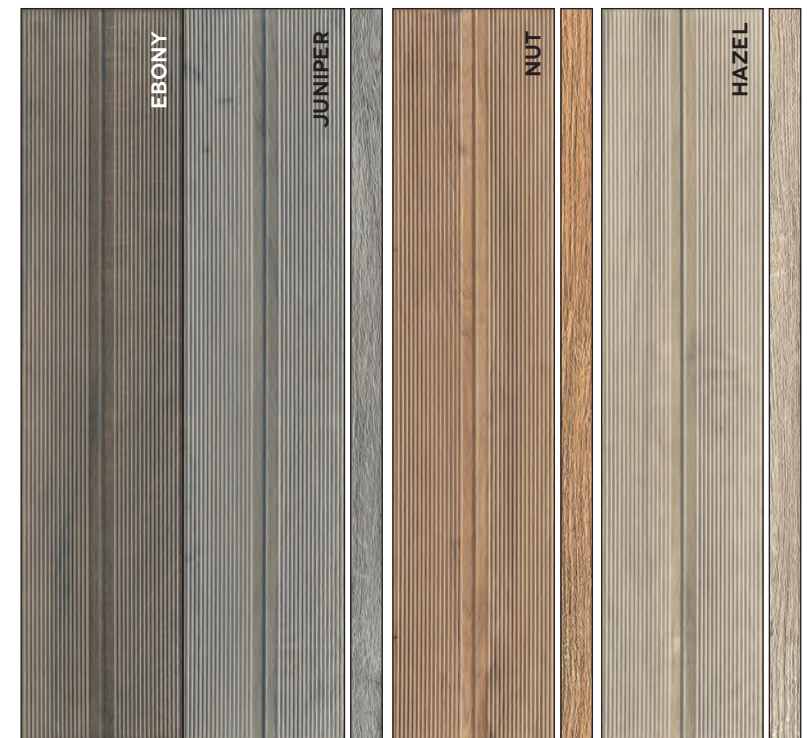

SURFACE

 ANTI-SLIP [R11C]

COLORS

COOLWOOD & DEEPWOOD MATCHING COLORS

DECK

PORCELAIN TILES | GRÈS CÉRAME | GRÉS PORCELÂNICO

ANTI-SLIP - R11C

DECK
EBONY