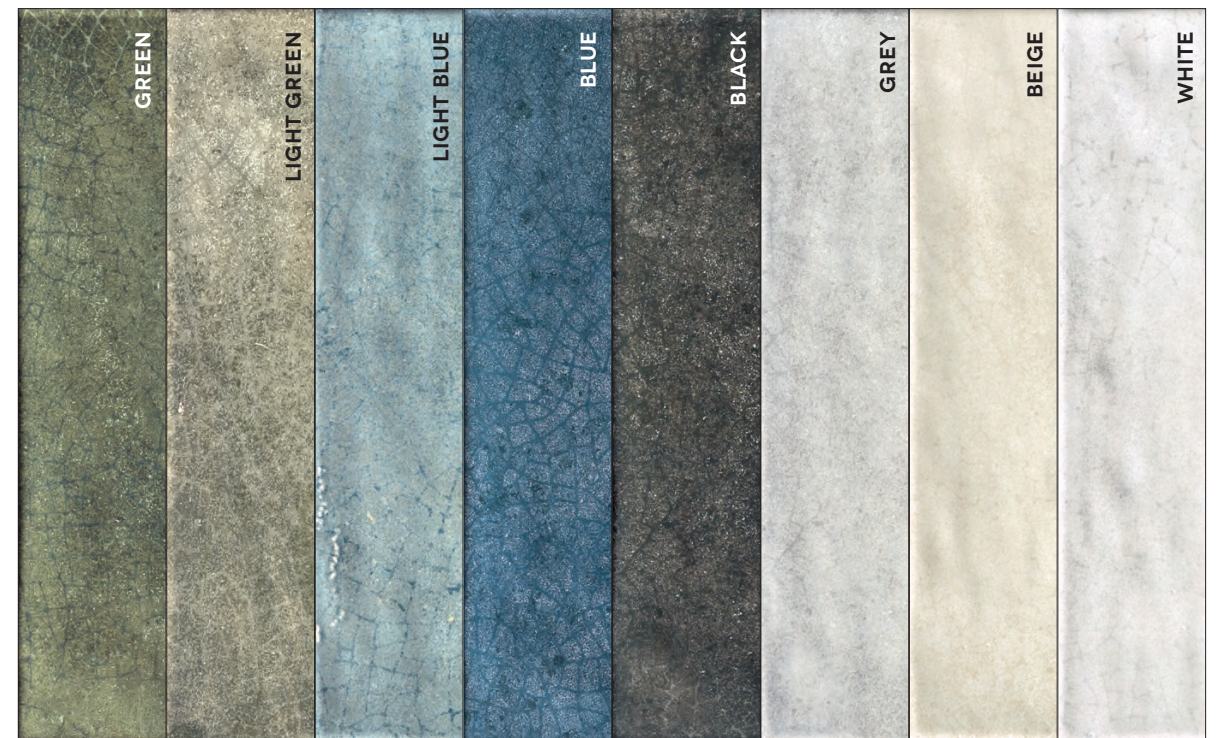

SURFACE

GLOSSY