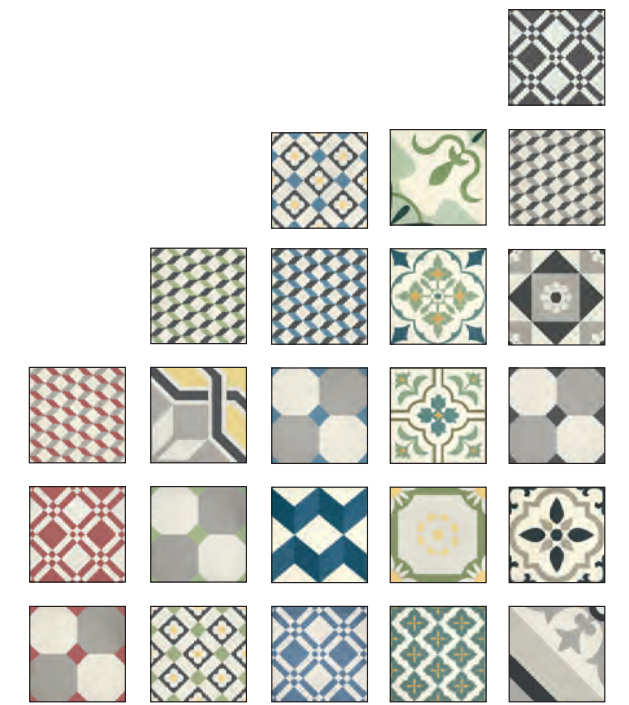

HIDRÁULICO

SURFACES, FORMATS & COLORS

STORYT

SURFACES, FORMATS & COLORS

Hydraulic ceramic tiles were once called encaustic tiles but originally were called inlaid tiles during the medieval period. By that time, the surface was unglazed and finished with different colors of clay. Inspired in those days with the latest modern technology, we reinvented this old trend to a new one, reviving the old days in new spaces.

A cerâmica hidráulica já foi chamada de ladrilho e originalmente chamada de cerâmica incrustada durante o período medieval, até então a superfície não era esmaltada, mas acabada com diferentes cores de argilas. Inspirados nesses tempos, reinventamos esta velha tendência numa nova, revivendo os velhos tempos em novos espaços.

HIDRÁULICO & STORYT COLLECTIONS

FORMATS

PORCELAIN TILES
GRÈS CÉRAME
GRÈS PORCELÂNICO

8,3mm

197X197mm

V3
MODERATE VARIATION
VARIATION MODÉRÉE

RETROMIX

V2
SLIGHT VARIATION
LÉGÈRE VARIATION

HIDRÁULICO
&
STORYT

MEDIUM TRAFFIC
TRAFIC MODÉRÉ

STORYT

MEDIUM TRAFFIC
TRAFIC MODÉRÉ

HIDRÁULICO
&
RETROMIX

WALL & FLOOR
MURS ET SOLS

SURFACES

MATT

STORYT

RETRO
MIX

HIDRÁULICO

COLORS