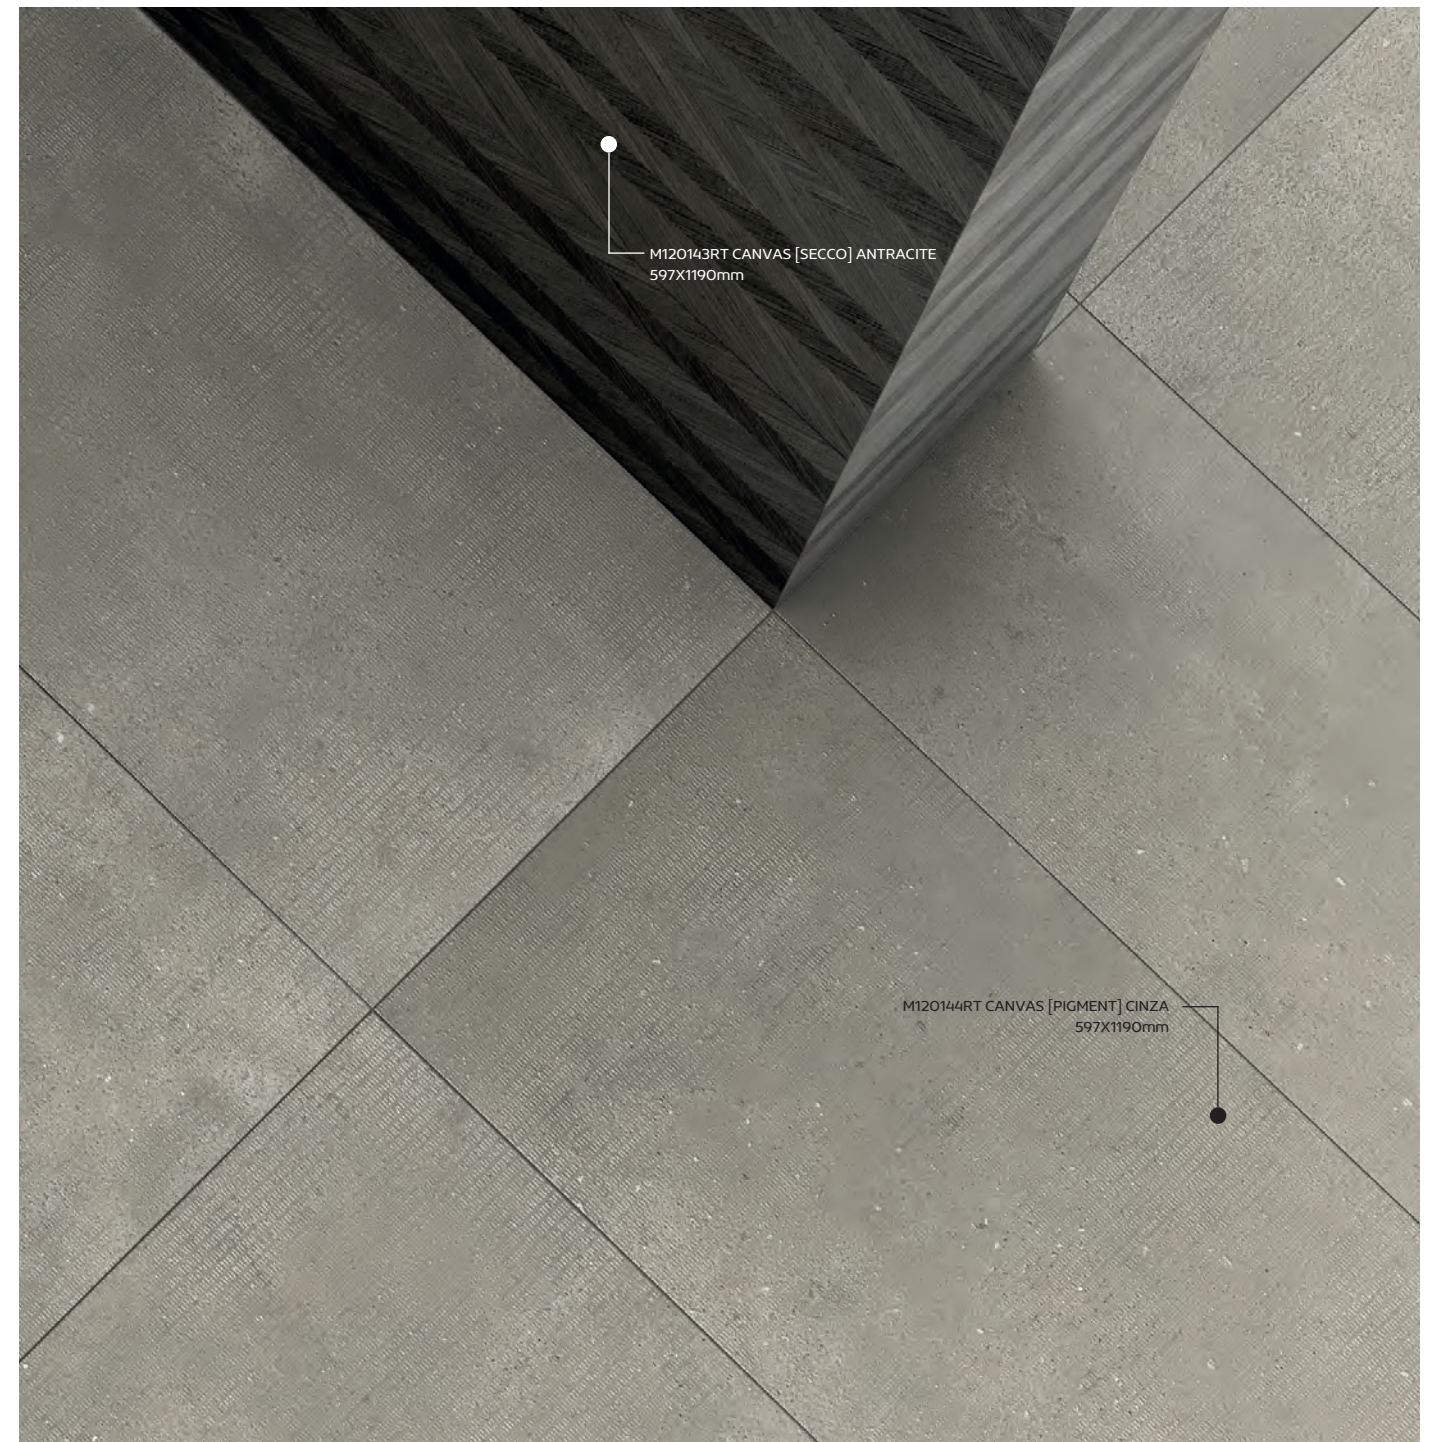

M120143RT CANVAS [SECCO] ANTRACITE
597X1190mm

M120144RT CANVAS [PIGMENT] CINZA
597X1190mm

CANVAS PACKING & WEIGHTS EMBALLAGE ET POIDS EMBALAGENS & PESOS	FORMAT	FINISHING	PIECES/BOX	SQM/BOX	BOXES/PALLET	SQM/PALLET	WEIGHT/SQM	WEIGHT/BOX	WEIGHT/PALLET
	FORMAT	FINITEUR	PIÈCES/BOITE	M²/BOITE	BOITES/PALETTE	M²/PALETTE	POIDS/M²	POIDS/BOITE	POIDS/PALETTE
	297X597x9,2mm	Matt	5	0,89m²	60	53,40m²	21,65Kg/m²	19,3Kg	1177Kg
	(RT) 297X597x9,2mm	Matt	6	1,06m²	48	50,88m²	21,10Kg/m²	22,4Kg	1095Kg
	597x597x9,2mm	Matt	3	1,07m²	36	38,52m²	23,30Kg/m²	24,9Kg	899Kg
	(RT) 597x597x9,2mm	Matt	3	1,07m²	36	38,52m²	22,80Kg/m²	24,4Kg	899Kg
	597x1190x10,5mm	Matt	1	0,71m²	48	34,08m²	24,50Kg/m²	17,4Kg	856Kg
	890x890x10,5mm	Matt	1	0,79m²	35	27,65m²	24,50Kg/m²	19,4Kg	698Kg
SKIRTING BOARD | PLINTHE AVEC BORD ARRONDI | RODAPÉ CORTADO	95x597x9,2mm	Matt	20	---	48	960 Units	1,20Kg/Unit	23,9Kg	1170Kg
SKIRTING BOARD | PLINTHE AVEC BORD ARRONDI | RODAPÉ CORTADO	(RT) 95x597x9,2mm	Matt	20	---	53	960 Units	1,20Kg/Unit	21,5Kg	1170Kg
SKIRTING BOARD | PLINTHE AVEC BORD ARRONDI | RODAPÉ CORTADO	75x890x9,2mm	Matt	13	---	48	624 Units	1,63Kg/Unit	21,2Kg	1039Kg
MESH	297X297x9,2mm	Matt	9	---	30	270 Units	1,83Kg/Unit	16,5Kg	515Kg
DECOR	297X297x9,2mm	Matt	6	---	---	---	1,89Kg/Unit	11,9Kg	---
DECOR	220X270x9,2mm	Matt	9	---	30	270 Units	1,20Kg/Unit	10,8Kg	344Kg
HEXAGON	255X295x9,2mm	Matt	6	---	---	---	1,71Kg/Unit	10,3Kg	---