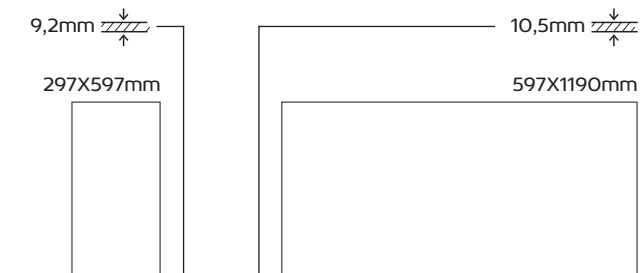

HEKLA COLLECTION

FORMATS

PORCELAIN TILES
GRÈS CÉRAMÉ
GRÈS PORCELÂNICO