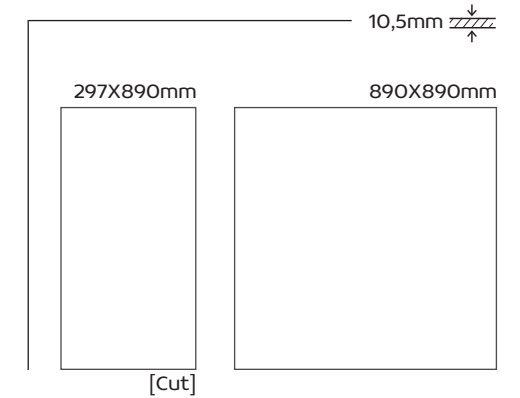

OXYD COLLECTION

FORMATS

PORCELAIN TILES
GRÉS CÉRAMÉ
GRÉS PORCELÁNICO