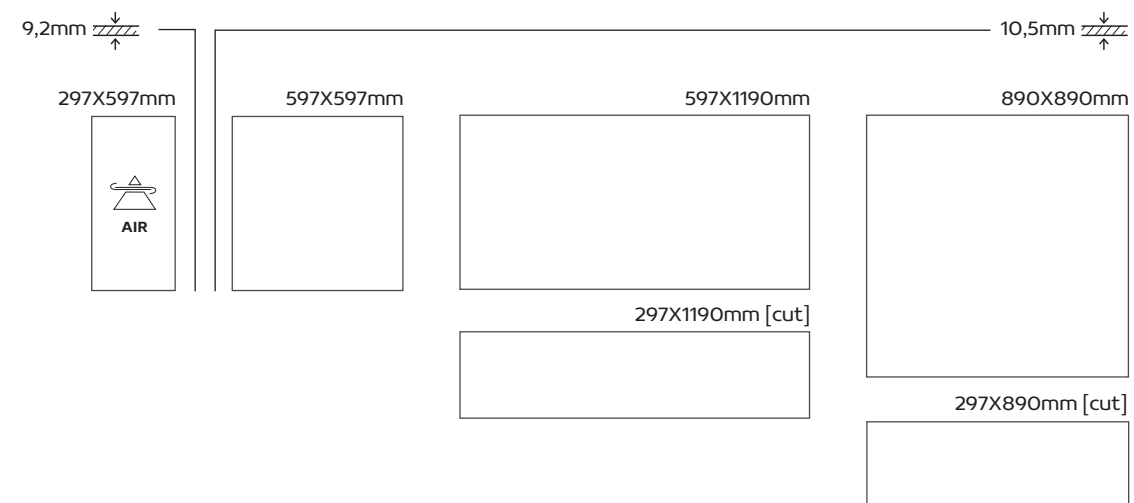

TERRA COLLECTION

FORMATS

PORCELAIN TILES
GRÈS CÉRAMÉ
GRÉS PORCELÂNICO