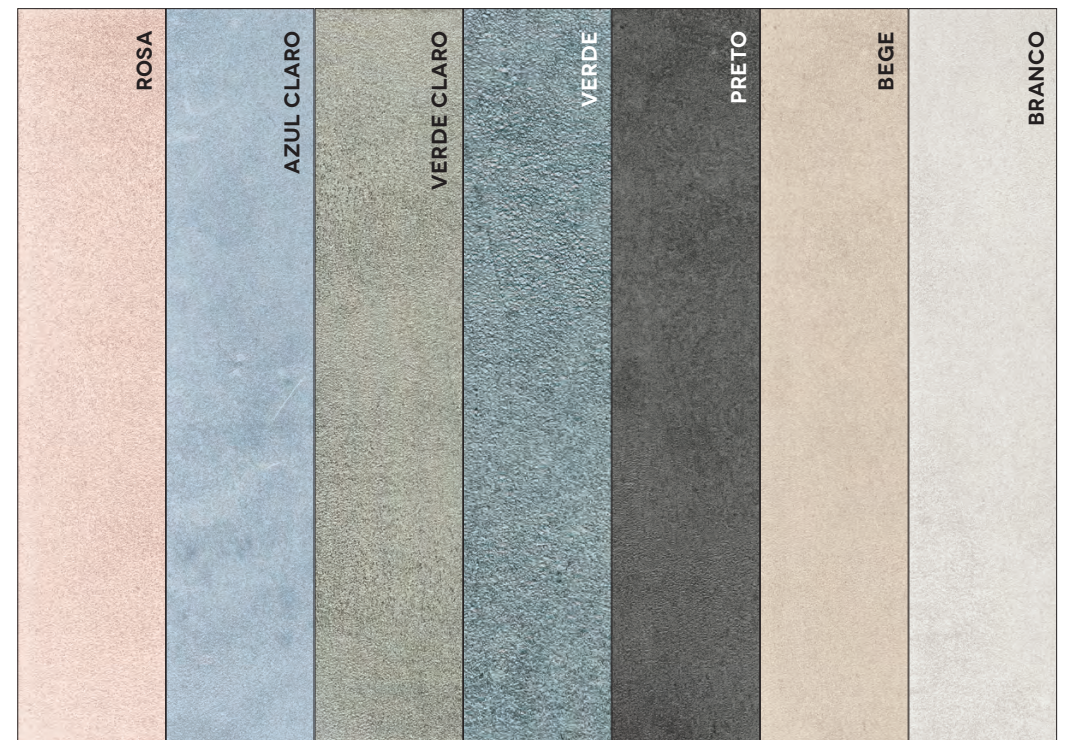

ALBA

SURFACES, FORMATS & COLORS

Like poetry, Alba is a recital of happiness, a welcome morning on a warm day, with seven soft colors taken from the farmland and four unique motifs in a color match to be combined.

Alba was taken from dreams and harvested from the fields because the essential is invisible to the eye.

Tal como a poesia, Alba é um recital de felicidade, uma manhã de boas-vindas num dia quente, com sete cores suaves retiradas da terra cultivada e os seus quatro motivos únicos num jogo de cores a combinar. Alba foi tirada dos sonhos e colhida dos campos porque o essencial é invisível ao olho.

ALBA

FORMATS

CERAMIC WALL TILES IN WHITE BODY
REVÊTEMENT DES MURS EN PÂTE BLANCHE
REVESTIMENTO EM PASTA BRANCA

7,5mm

97X297mm

V3
MODERATE VARIATION
VARIATION MODERÉE

WALLS
MURS

SURFACE

MATT

COLORS