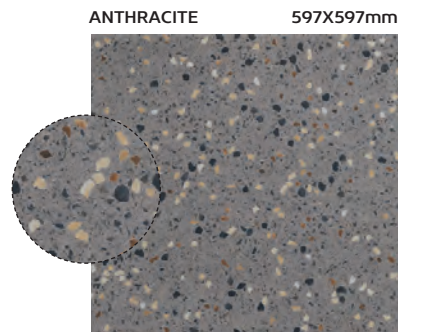

SKIRTING BOARD ROUNDED EDGE
PLINTHE AVEC BORD ARRONDI
RODAPÉ CORTADO

95x597x10,5mm
MATT | MATE - RM9802
MATT | MATE - RM9802RT
HONED | MACIO - RMM9802RT

MATT | MATE - M16813 - M16813RT | [R10A]
HONED | MACIO - MM16813RT

SKIRTING BOARD ROUNDED EDGE
PLINTHE AVEC BORD ARRONDI
RODAPÉ CORTADO

95x597x10,5mm
MATT | MATE - RM9813
MATT | MATE - RM9813RT
HONED | MACIO - RMM9813RT

MATT | MATE - M16814 - M16814RT | [R10A]
HONED | MACIO - MM16814RT

SKIRTING BOARD ROUNDED EDGE
PLINTHE AVEC BORD ARRONDI
RODAPÉ CORTADO

95x597x10,5mm
MATT | MATE - RM9814
MATT | MATE - RM9814RT
HONED | MACIO - RMM9814RT

MATT | MATE - M16805 - M16805RT | [R10A]
HONED | MACIO - MM16805RT