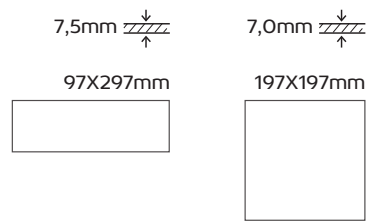

JUICY

SURFACES, FORMATS & COLORS

Creating the Juicy collection was like taking a field trip or spending the day at an amusement park, it's a carefree, cheerful collection that turns every environment into a playground. We stay surrendered to color, graphic motifs, we mix colors, we laugh, in the middle, we cry and in this mix of emotions, we create one of the most beautiful collections of joy and well-being.

Criar a coleção Juicy foi como dar um passeio no campo ou passar o dia num parque de diversões, é uma coleção despreocupada, alegre, que transforma cada ambiente num recreio. Ficamos rendidos à cor, aos motivos gráficos, nós misturamos as cores, sorrimos, choramos pelo meio e neste misto de emoções criamos uma das mais belas coleções de alegria e bem-estar.

JUICY

FORMATS

CERAMIC WALL TILES IN WHITE BODY
REVÊTEMENT DES MURS EN PÂTE BLANCHE
REVESTIMENTO EM PASTA BRANCA

V2
SLIGHT VARIATION
LÉGERE VARIATION

WALLS
MURS

SURFACE

COLORS