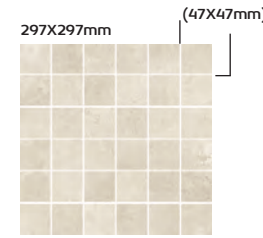

447X447mm

MATT | MATE
M14733RT
M14733

LAPPATO
ML14733RT
[R11C]
AD14733

297X297mm

BRANCO
P50333

(47X47mm)

297X597mm

BEGE
MD6727