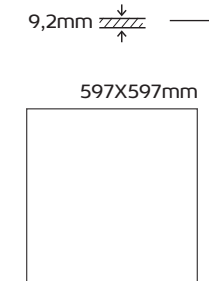

OXYD COLLECTION

FORMATS

PORCELAIN TILES
GRÉS CÉRAMÉ
GRÉS PORCELÁNICO