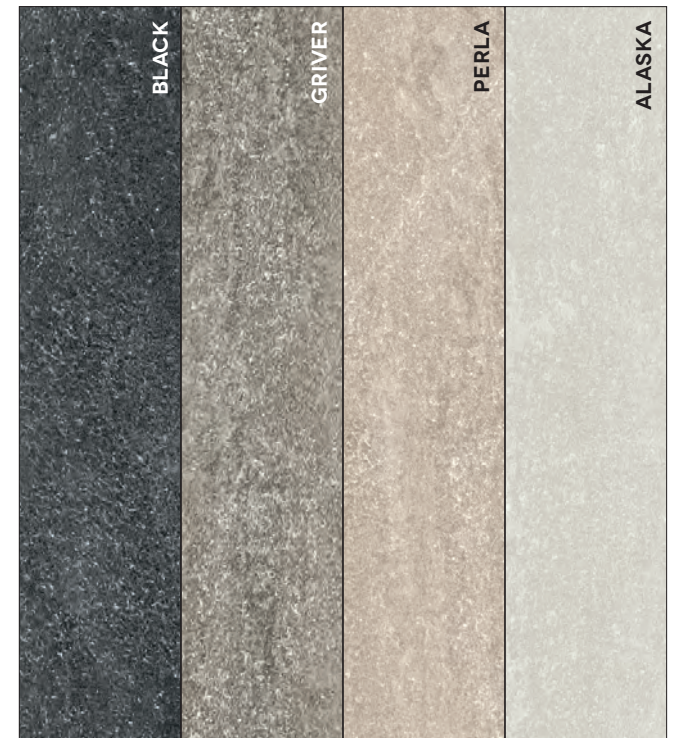

QUARTZITE

SURFACES, FORMATS & COLORS

Quartzite is a hard, metamorphic rock which originally was a pure quartz sandstone. We gathered the finest clays with the most innovative technology and we created a fine porcelain stoneware with the best anti-slip features to improve the natural attributes of this stone. We are driven by nature, by improving it we are improving its sustainability.

Quartzito é uma rocha dura e metamórfica que originalmente era de arenito de quartzo puro. Nós reunimos as melhores argilas com a mais inovadora tecnologia e criamos um grés porcelânico de excelência com as melhores características antiderrapantes, melhorando os atributos nativos desta pedra. Somos movidos por natureza, melhorá-la é contribuir para a sua sustentabilidade.

QUARTZITE

FORMATS

PORCELAIN TILES
GRÉS CÉRAME
GRÉS PORCELÁNICO

9,2mm

297X597mm

V2
SLIGHT VARIATION
LÉGERE VARIATION

MEDIUM/HIGH TRAFFIC
TRAFIC MODÉRÉ À INTENSE

WALL & FLOOR
MURS ET SOLS

SURFACE

ANTI-SLIP [R11C]

COLORS