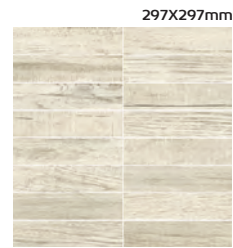

MATT | MATE [R10A]
P36122

SKIRTING BOARD ROUNDED EDGE
PLINTHE AVEC BORD ARRONDI
RODAPÉ CORTADO

70X897mm