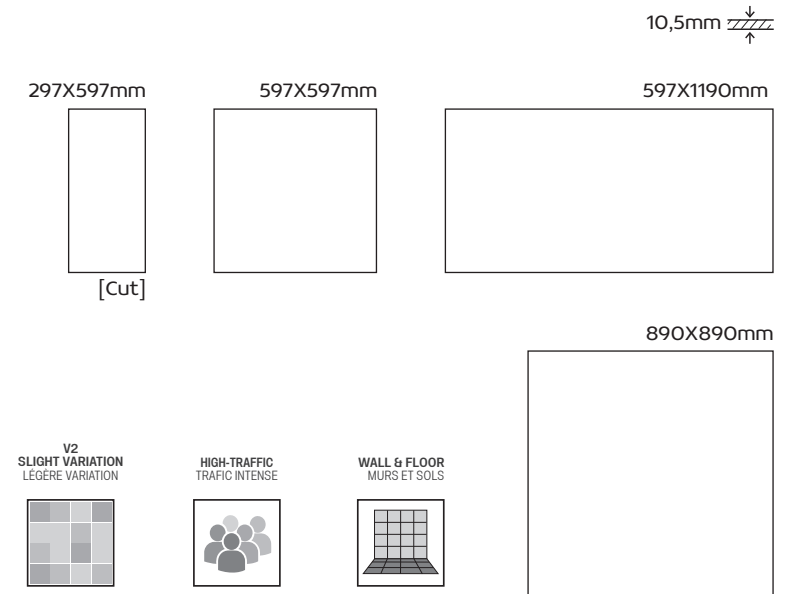

CONCRETE

SURFACES, FORMATS & COLORS

The Concrete Collection reflects the true spirit of the Portland Cement, with excellent technical performances, this unglazed double loaded porcelain stoneware has high technical qualities and enduring specs. Concrete was especially developed for high traffic areas.

A Coleção Concrete traduz o verdadeiro espírito visual do Cimento de Portland, com um excelente desempenho técnico, é um grés porcelânico não esmaltado produzido em dupla carga com elevada qualidade técnica e durabilidade. Concrete foi especialmente pensado para áreas de alto tráfego.

CONCRETE COLLECTION

FORMATS

HOMOGENEOUS PORCELAIN TECHNICAL TILES, DOUBLE LOADED
GRÉS CÉRAME VITRIFIÉ TECHNIQUE, DOUBLE CHARGEMENT
GRÉS PORCELÂNICO TÉCNICO, DUPLO CARRREGAMENTO

SURFACES

- MATT [R10A]
- NATURE [R10A]
- BUSH-HAMMERED [R11]

COLORS