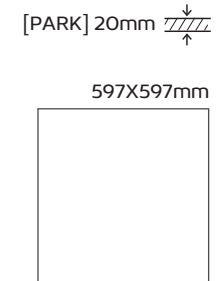

OXYD COLLECTION

FORMATS

PORCELAIN TILES
GRÉS CÉRAMÉ
GRÉS PORCELÁNICO