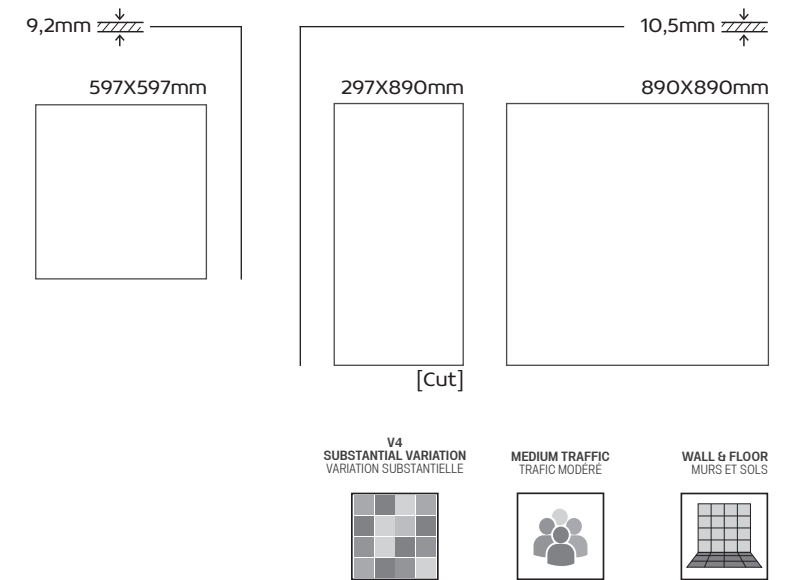

METALLIK COLLECTION

FORMATS

PORCELAIN TILES
GRÉS CÉRAME
GRÉS PORCELÁNICO