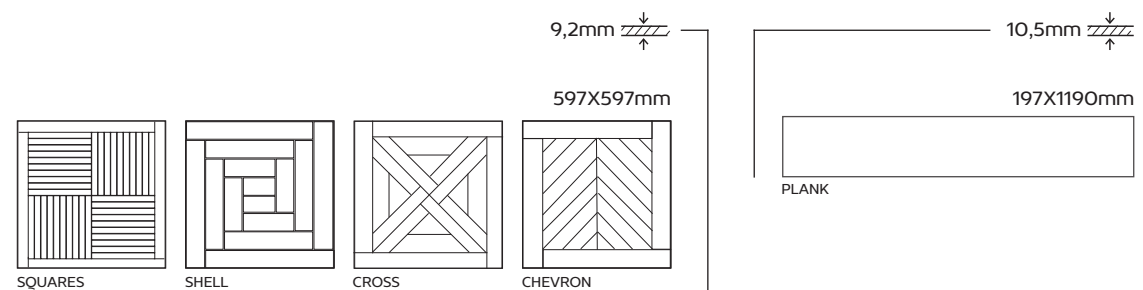

PARQUET COLLECTION

FORMATS

PORCELAIN TILES
GRÈS CÉRAME
GRÈS PORCELÂNICO