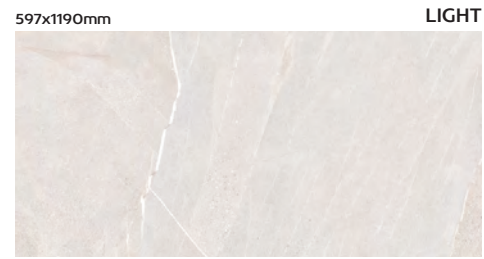

SANDSTONE

PORCELAIN TILES | GRÈS CÉRAME | GRÉS PORCELÂNICO

LIGHT

MATT | MATE - M120194RT