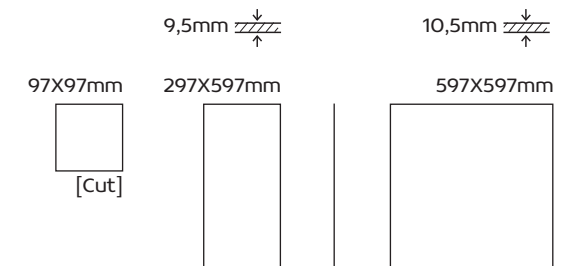

ZEUS

SURFACES, FORMATS & COLORS

Zeus is an exclusive double-loaded collection, with a unique design, and a singular colour mix. With three available finishings it has extraordinary technical performances which makes this collection suitable for the most demanding requirements.

Zeus é uma coleção exclusiva de dupla carga, com um design único e uma mistura de cores singular. Com três acabamentos disponíveis apresenta desempenhos técnicos extraordinários que tornam essa coleção adequada para os requisitos mais exigentes.

ZEUS COLLECTION

FORMATS

HOMOGENEOUS PORCELAIN TECHNICAL TILES, DOUBLE LOADED
GRÈS CÉRAME VITRIFIÉ TECHNIQUE, DOUBLE CHARGEMENT
GRÈS PORCELÂNICO TÉCNICO, DUPLO CARRREGAMENTO

SURFACES

- POLISHED
- MATT [R9A]
- BUSH-HAMMERED [R11C]

COLORS