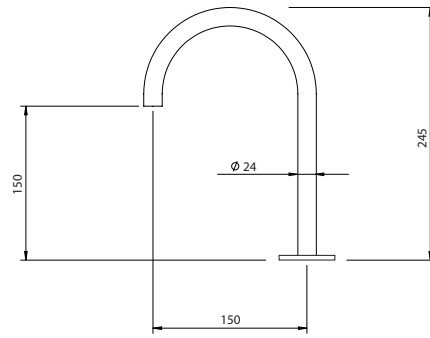

DECK MOUNTED BATH SPOUT U

Bica Banheira Bancada U

		FINISHES Acabamentos						
		G6			G5			
316.0046.U		BIX	WG	GM	AT	CH	BCu	PG
	300 €							600 €