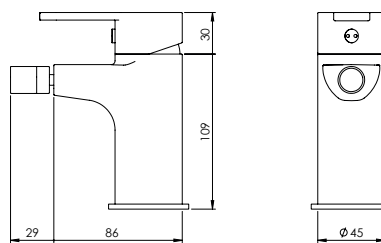

SINGLE LEVER BIDET TAP GRUS

Monocomando Bidé Grus

FINISHES Acabamentos		
BLK.0016	G1 PC	G2 BM
	95 €	136 €