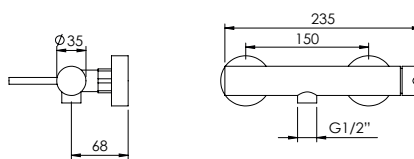

SINGLE LEVER SHOWER MIXER

Monocomando Duche

BLK.0034

FINISHES
Acabamentos

G1

PC

96 €