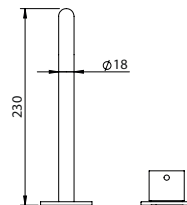

KITCHEN SINGLE LEVER 2 HOLES H SPOUT

Monocomando Cozinha 2 Furos Bica H

		FINISHES Acabamentos																		
KTC.0004.H	G1	G2				G3			G4		G5									
	PC	PB	PN	PCu	PA	BM	BN	WM	BBS	BS	WS	BCuV	OC	OB	WG	GM	AT	CH	BCu	PG
	315 €	394 €				450 €			473 €		630 €