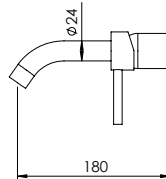

RECESSED SINGLE LEVER BASIN MIXER LIT

Monocomando Lavatório Encastrar LIT