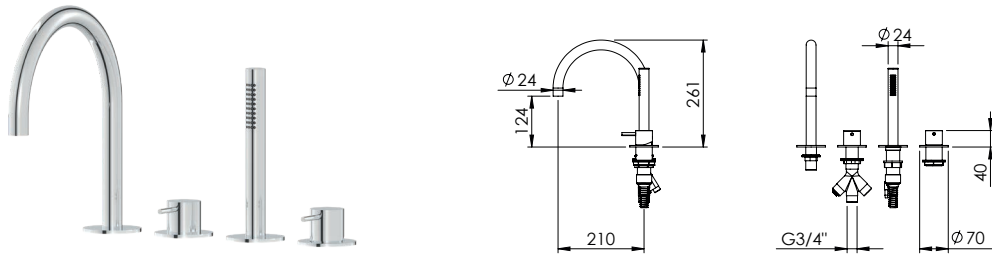

4 HOLE DECK-MOUNTED SINGLE LEVER BATH 2 OUTLETS W/ HAND SHOWER AND U DECK SPOUT

Monocomando Banheira 2 Saídas Bancada 4 Furos C/ Chuveiro de Mão e Bica Bancada U

		FINISHES Acabamentos																		
C35.0032.U	G1	G2				G3			G4		G5									
	PC	PB	PN	PCu	PA	BM	BN	WM	BBS	BS	WS	BCuV	OC	OB	WG	GM	AT	CH	BCu	PG
	838 €	1048 €				1197 €			1257 €		1676 €