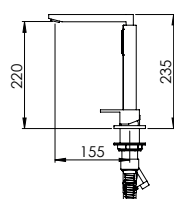

DECK MOUNTED SINGLE LEVER BATH 4 HOLES W/ SPOUT AND 2 OUTLETS

Monocomando Banheira Bancada 4 Furos C/ Bica 2 Saídas

		FINISHES Acabamentos																		
QUA.0024	G1	G2		G3			G4		G5											
	PC	PB	PN	PCu	PA	BM	BN	WM	BBS	BS	WS	BCuV	OC	OB	WG	GM	AT	CH	BCu	PG
	1078 €	1348 €		1540 €			1617 €		2156 €