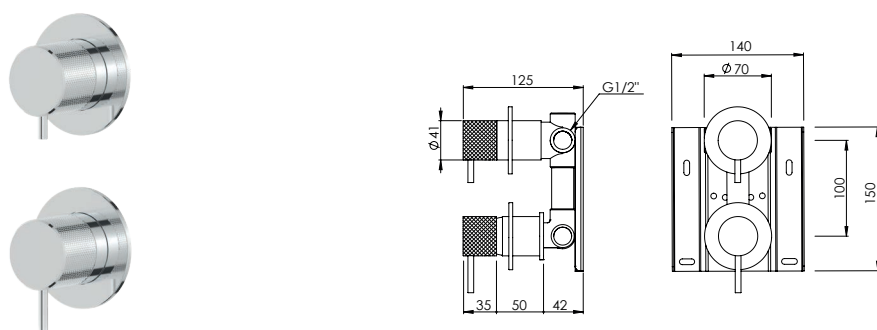

CONCEALED SINGLE LEVER 3 OUTLETS

Monocomando Duche Encastrar 3 Saídas

INTERNAL PART Parte Interna	EXTERNAL PART Parte Externa	FINISHES Acabamentos																			
		G1		G2				G3			G4		G5								
X35.0021.PIT 187 €	X35.0021.PEX	PC	PB	PN	PCu	PA	BM	BN	WM	BBS	BS	WS	BCuV	OC	OB	WG	GM	AT	CH	BCu	PG
X35.0021.BOX 221 €		189 €	236 €				270 €			284 €		378 €