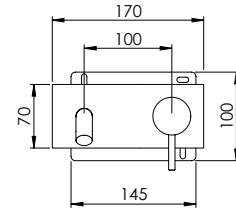

HORIZONTAL CONCEALED 2 HOLE SINGLE LEVER CURVE SPOUT 45° EUR

Monocomando Lavatório Encastrar Horizontal Bica Curva 45° 2 Furos EUR

FINISHES Acabamentos	
PIT INTERNAL PART Parte Interna	PEX EXTERNAL PART Parte Externa
316.0066.PIT 143 € 316.0066.INOX.PIT 341 €	316.0066.PEX 343 €
<table border="0"> <tr> <td>G6</td> <td>G5</td> </tr> <tr> <td>BIX</td> <td>WG GM AT CH BCu PG</td> </tr> <tr> <td>343 €</td> <td>686 €</td> </tr> </table>