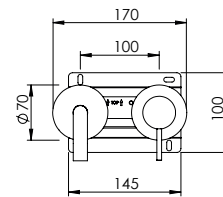

HORIZONTAL CONCEALED 2 HOLE SINGLE LEVER CURVE SPOUT 90°

Monocomando Lavatório Encastrar Horizontal Bica Curva 90° 2 Furos