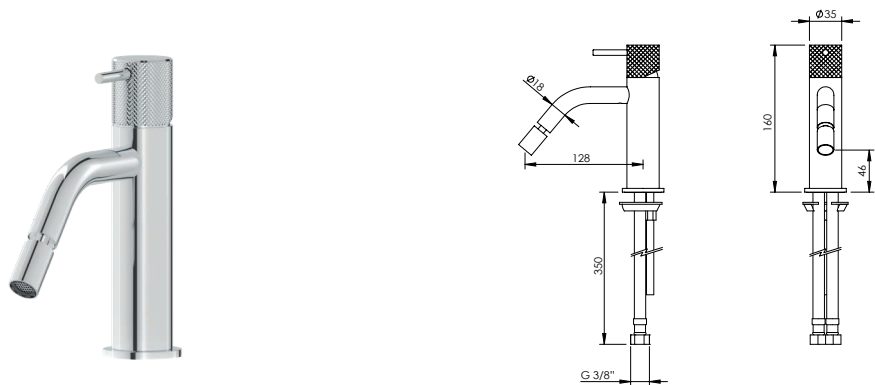

CURVE SPOUT SINGLE LEVER BIDET TAP

Monocomando Bidé Bica Curva

X35.0011	FINISHES Acabamentos																			
	G1		G2				G3			G4		G5								
	PC	PB	PN	PCu	PA	BM	BN	WM	BBS	BS	WS	BCuV	OC	OB	WG	GM	AT	CH	BCu	PG
	185 €	231 €				264 €			278 €		370 €									