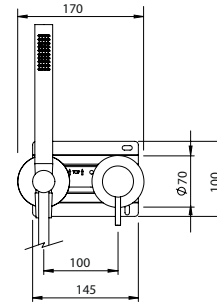

CONCEALED SINGLE LEVER SHOWER

Monocomando Duche Encastrar

		FINISHES Acabamentos																				
PIT INTERNAL PART Parte Interna	PEX EXTERNAL PART Parte Externa	G1		G2				G3		G4		G5										
X35.0022.PIT	X35.0022.PEX	PC	PB	PN	PCu	PA	BM	BN	WM	BBS	BS	WS	BcuV	OC	OB	WG	GM	AT	CH	BCu	PG	
143 €		248 €	310 €				354 €		372 €		496 €