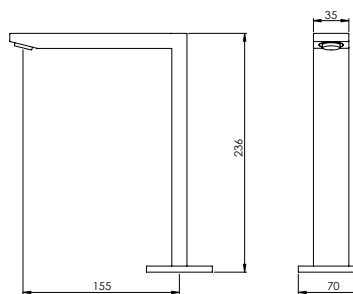

DECK MOUNTED SPOUT

Bica Bancada

QUA.0009		FINISHES Acabamentos																		
G1		G2				G3			G4		G5									
PC		PB	PN	PCu	PA	BM	BN	WM	BBS	BS	WS	BCuV	OC	OB	WG	GM	AT	CH	BCu	PG
388 €		485 €				554 €			582 €		776 €									