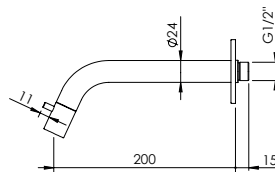

CONCEALED SPOUT 1 WATER

Bica Parede 1 Água

		FINISHES Acabamentos																		
C35.0050	G1	G2					G3			G4		G5								
	PC	PB	PN	PCu	PA	BM	BN	WM	BBS	BS	WS	BCuV	OC	OB	WG	GM	AT	CH	BCu	PG
	115 €	144 €					164 €			173 €		230 €