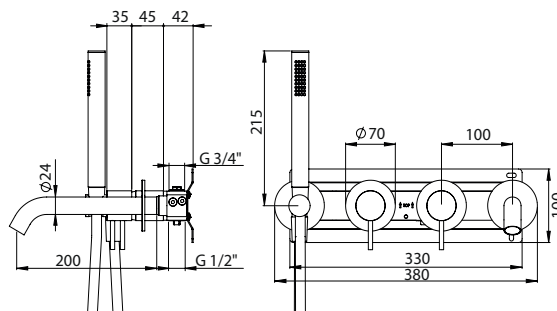

HORIZONTAL CONCEALED SINGLE LEVER 3 OUTLETS W/ HAND SHOWER AND CURVE BATH SPOUT EC

Monocomando Banheira Encastrar Horizontal 3 Saídas C/ Chuveiro de Mão e Bica De Banheira EC

PIT
INTERNAL PART
Parte Interna

C35.0028.PIT
481 €

PEX
EXTERNAL PART
Parte Externa

C35.0028.PEX

FINISHES
Acabamentos

G1	G2	G3	G4	G5
PC	PB PN PCu PA BM BN WM	BBS BS WS	BcuV OC OB	WG GM AT CH BCu PG
367 €	459 €	524 €	551 €	734 €