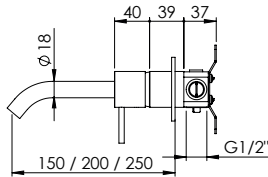

HORIZONTAL CONCEALED 2 HOLE SINGLE LEVER CURVE SPOUT 45° EUR

Monocomando Lavatório Encastrar Horizontal Bica Curva 45° 2 Furos EUR

FINISHES Acabamentos	
PIT INTERNAL PART Parte Interna	PEX EXTERNAL PART Parte Externa
316.0066.PIT 143 € 316.0066.INOX.PIT 341 €	316.0066.PEX 343 €
<table border="0"> <tr> <td>G6</td> <td>G5</td> </tr> <tr> <td>BIX</td> <td>WG GM AT CH BCu PG</td> </tr> <tr> <td>343 €</td> <td>686 €</td> </tr> </table>