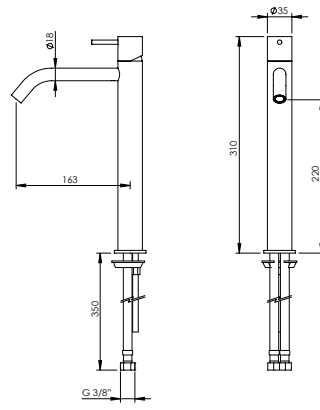

CURVE SPOUT SINGLE LEVER BASIN HIGH TAP

Monocomando Lavatório Alto Bica Curva

		FINISHES Acabamentos																			
		G1		G2				G3			G4		G5								
C35.0004	257 €	PC	PB	PN	PCu	PA	BM	BN	WM	BBS	BS	WS	BCuV	OC	OB	WG	GM	AT	CH	BCu	PG