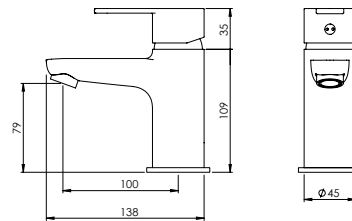

SINGLE LEVER BASIN TAP GRUS

Monocomando Lavatório Grus

FINISHES Acabamentos	
G1 PC	G2 BM
85 €	121 €

BLK.0014