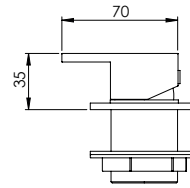

DECK MOUNTED HANDLE

Comando Bancada

		FINISHES Acabamentos																			
QUA.0005	G1	PC	PB	PN	PCu	PA	BM	BN	WM	BBS	BS	WS	BCuV	OC	OB	WG	GM	AT	CH	BCu	PG
		262 €	328 €					374 €			393 €		524 €								

DECK MOUNTED MIXER H/C