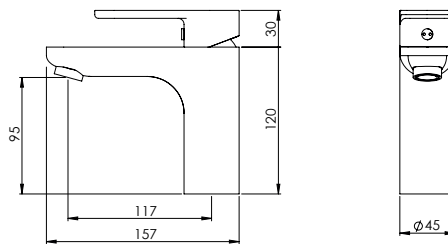

SINGLE LEVER BASIN TAP LYRA

Monocomando Lavatório Lyra

FINISHES Acabamentos		
	G1	G2
	PC	BM
BLK.0001	107 €	153 €