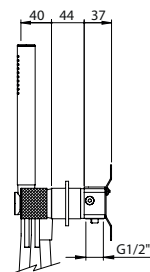

HORIZONTAL CONCEALED SINGLE LEVER SHOWER 3 OUTLETS W/ HAND SHOWER

Monocomando Duche Encastrar Horizontal 3 Saídas C/ Chuveiro de Mão

		FINISHES Acabamentos																				
PIT INTERNAL PART Parte Interna	PEX EXTERNAL PART Parte Externa	G1		G2				G3		G4		G5										
X35.0024.PIT	X35.0024.PEX	PC	PB	PN	PCu	PA	BM	BN	WM	BBS	BS	WS	BcuV	OC	OB	WG	GM	AT	CH	BCu	PG	
263 €		319 €	399 €				456 €		479 €		638 €