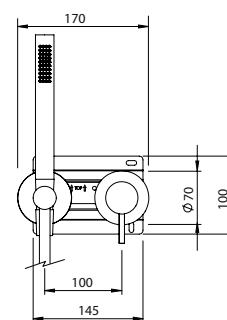

CONCEALED SINGLE LEVER SHOWER

Monocomando Duche Encastrar

PIT INTERNAL PART Parte Interna Y35.0022.PIT 143 €	PEX EXTERNAL PART Parte Externa Y35.0022.PEX 248 €	FINISHES Acabamentos					
		G1 PC	G2 PB PN PCu PA BM BN WM	G3 BBS BS WS	G4 BCuV OC OB	G5 WG GM AT CH BCu PG	310 € 354 € 372 € 496 €