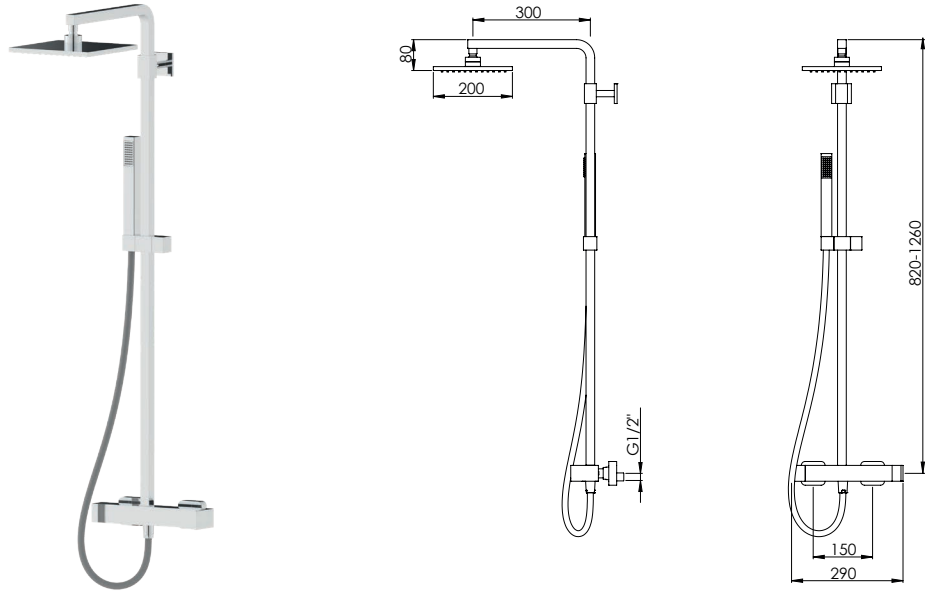

ADJUSTABLE ARM SHOWER COLUMN W/ HAND SHOWER

Coluna Duche Ajustável C/ Chuveiro de Mão

		FINISHES Acabamentos																		
QUA.0013	G1	G2		G3		G4		G5												
	PC	PB	PN	PCu	PA	BM	BN	WM	BBS	BS	WS	BCuV	OC	OB	WG	GM	AT	CH	BCu	PG
	958 €	1198 €		1369 €		1437 €		1916 €