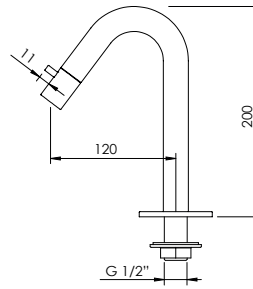

DECK MOUNTED SPOUT 1 WATER

Bica Bancada 1 Água

		FINISHES Acabamentos																		
C35.0052	G1	G2					G3			G4		G5								
	PC	PB	PN	PCu	PA	BM	BN	WM	BBS	BS	WS	BCuV	OC	OB	WG	GM	AT	CH	BCu	PG
	100 €	125 €					143 €			150 €		200 €