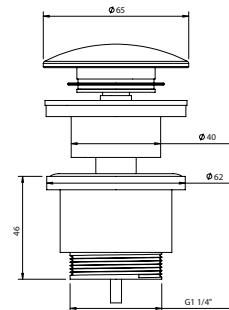

CLIC CLAC WASTE VALVE SHORT

Válvula Clic Clac Short

316

FINISHES
Acabamentos

	G6	G5
316.0055	157 €	314 €