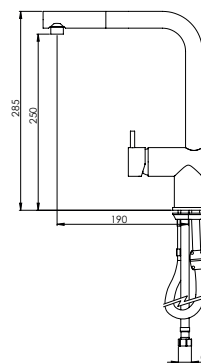

KITCHEN SINGLE LEVER L SPOUT

Monocomando Cozinha Bica L

		FINISHES Acabamentos	
KTC.0009	G1	G2	
	PC	BM	
	272 €	340 €