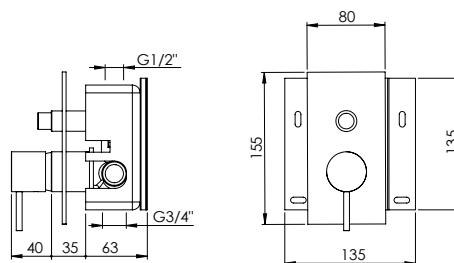

CONCEALED SINGLE LEVER 2 OUTLETS W/ BUTTON EUR

Monocomando Duche Encastrar 2 Saídas C/ Botão EUR

PIT INTERNAL PART Parte Interna	PEX EXTERNAL PART Parte Externa	FINISHES Acabamentos				
		G1	G2	G3	G4	G5
C35.0047.PIT 151 €	C35.0047.PEX	PC	PB PN PCu PA BM BN WM	BBS BS WS	BCuV OC OB	WG GM AT CH BCu PG
C35.0047.BOX 166 €		131 €	164 €	187 €	197 €	262 €