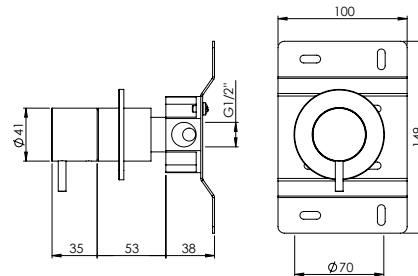

COLECTOR

Colector

		FINISHES Acabamentos	
PIT INTERNAL PART Parte Interna	PEX EXTERNAL PART Parte Externa	G6 BIX	G5 WG GM AT CH BCu PG
316.0043.PIT 200 €	316.0043.PEX	186 €	372 €