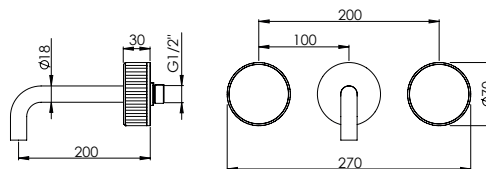

HORIZONTAL CONCEALED 3 HOLE MIXER 90° SPOUT

Misturadora Lavatório Encastrar 3 Furos Bica 90°

PIT INTERNAL PART Parte Interna	PEX EXTERNAL PART Parte Externa	FINISHES Acabamentos				
		G1	G2	G3	G4	G5
YRR.0003.PIT 185 €	YRR.0003.PEX	PC	PB PN PCu PA BM BN WM	BBS BS WS	BcuV OC OB	WG GM AT CH BCu PG
		443 €	554 €	633 €	665 €	886 €