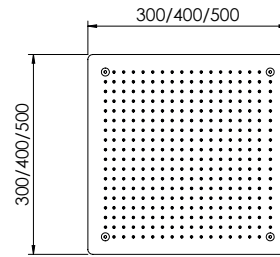

RECESSED SHOWERHEAD

Chuveiro Embutir

	FINISHES Acabamentos	
	G1	G2
	PC	BM WM
CHV.0015.300	439 €	476 €
CHV.0015.400	560 €	631 €
CHV.0015.500	791 €