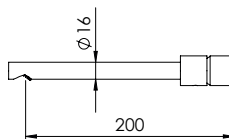

SINGLE LEVER FLUSH MOUNTED WASHBASIN 2 HOLES

Monocomando Lavatório Encastar 2 Furos