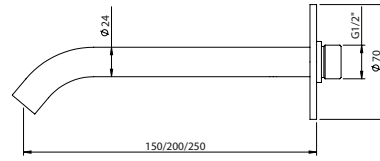

BATH WALL MOUNTED CURVE SPOUT 45°

Bica Curva Banheira Encastrar 45°

316

FINISHES Acabamentos	
G6 BIX	G5 WG GM AT CH BCu PG
316.0048 176 €	352 €