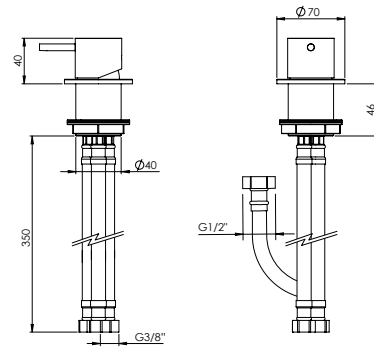

DECK MOUNTED HANDLE
Monocomando Bancada

FINISHES Acabamentos	
G6	G5
BIX	WG GM AT CH BCu PG
316.0012	287 €
	574 €