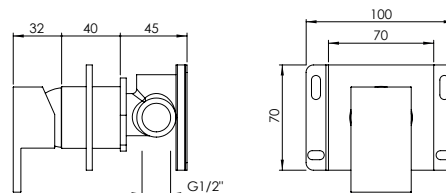

CONCEALED SINGLE LEVER 1 OUTLET

Monocomando Encastrar 1 Saída

		FINISHES Acabamentos																				
PIT INTERNAL PART Parte Interna QUA.0007.PIT 105 €	PEX EXTERNAL PART Parte Externa QUA.0007.PEX	G1	PC	PB	PN	PCu	PA	BM	BN	WM	BBS	BS	WS	BCuV	OC	OB	WG	GM	AT	CH	BCu	PG
			92 €	115 €					131 €			138 €		184 €