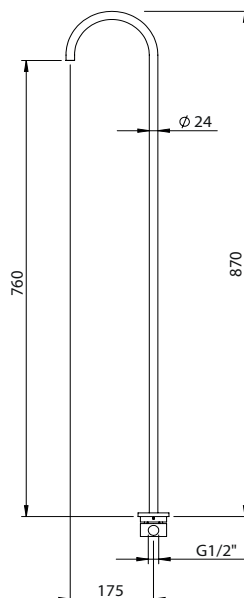

FREESTANDING BATH SPOUT U

Bica Banheira Chão U

PIT INTERNAL PART Parte Interna	PEX EXTERNAL PART Parte Externa	FINISHES Acabamentos				
		G1	G2	G3	G4	G5
BIC.0008.PIT 100 €	BIC.0008.U.PEX	PC	PB PN PCu PA BM BN WM	BBS BS WS	BcuV OC OB	WG GM AT CH BCu PG
		229 €	286 €	327 €	344 €	458 €