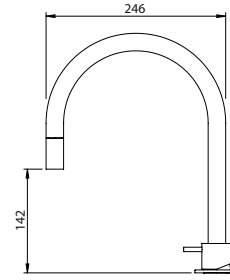

KITCHEN SINGLE LEVER 2 HOLES U SWIVEL SPOUT

Monocomando Cozinha 2 Furos Bica U Extensível

		FINISHES Acabamentos																		
KTC.0005.U	G1	G2			G3			G4		G5										
	PC	PB	PN	PCu	PA	BM	BN	WM	BBS	BS	WS	BCuV	OC	OB	WG	GM	AT	CH	BCu	PG
	457 €	571 €			653 €			686 €		914 €