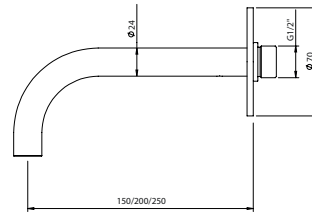

BATH WALL-MOUNTED CURVE SPOUT 90°

Bica Curva Banheira Encastrar 90°

316

FINISHES Acabamentos	
G6 BIX	G5 WG GM AT CH BCu PG
316.0049 176 €	352 €