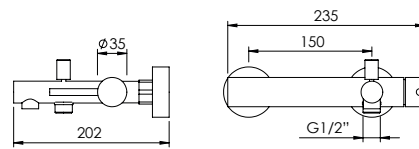

SINGLE LEVER BATHTUB MIXER

Monocomando Banheira

+

+

FINISHES
Acabamentos

G1
PC

BLK.0033 103 €