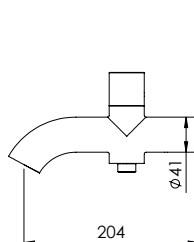

SINGLE LEVER BATHTUB MIXER

Monocomando Encastrar Banheira