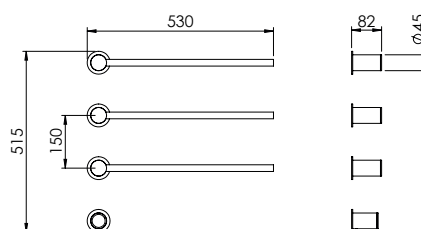

ELECTRIC TOWEL RAIL

Toalheiro Elétrico

		FINISHES Acabamentos									
A35.0009	G1	G2		G3		G5					
	PC	BM	WM	BS	WS	WG	GM	AT	CH	BCu	PG
	1271 €	1589 €		1816 €		2542 €