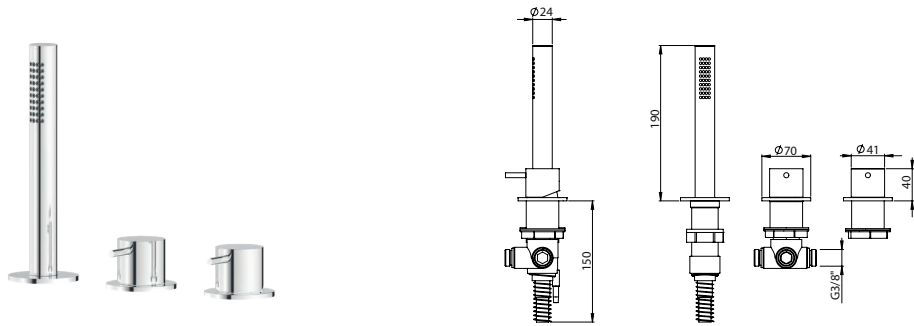

3 HOLE DECK-MOUNTED SINGLE LEVER BATH 3 OUTLETS W/ HAND SHOWER

Monocomando Banheira Bancada 3 Saídas C/ Chuveiro de Mão

		FINISHES Acabamentos																		
C35.0033	G1	G2				G3			G4		G5									
	PC	PB	PN	PCu	PA	BM	BN	WM	BBS	BS	WS	BCuV	OC	OB	WG	GM	AT	CH	BCu	PG
	743 €	929 €				1061 €			1115 €		1486 €