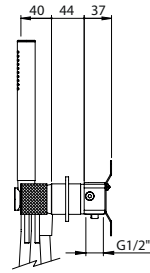

HORIZONTAL CONCEALED SINGLE LEVER SHOWER 2 OUTLETS W/ HAND SHOWER

Monocomando Duche Encastrar Horizontal 2 Saídas C/ Chuveiro de Mão

		FINISHES Acabamentos																				
PIT INTERNAL PART Parte Interna	PEX EXTERNAL PART Parte Externa	G1		G2				G3		G4		G5										
X35.0023.PIT	X35.0023.PEX	PC	PB	PN	PCu	PA	BM	BN	WM	BBS	BS	WS	BcuV	OC	OB	WG	GM	AT	CH	BCu	PG	
238 €		319 €	399 €				456 €		479 €		638 €