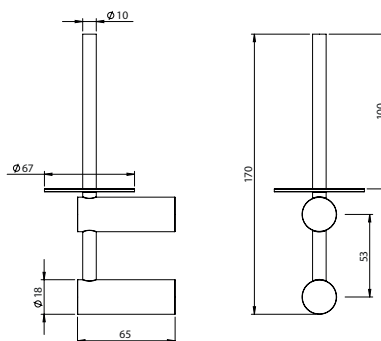

RESERVE TOILET ROLL HOLDER

Porta Rolo Reserva

		FINISHES Acabamentos																		
A35.0007	G1	G2			G3			G4			G5									
	PC	PB	PN	PCu	PA	BM	BN	WM	BBS	BS	WS	BCuV	OC	OB	WG	GM	AT	CH	BCu	PG
	72 €	90 €			103 €			108 €			144 €