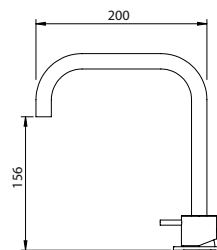

KITCHEN SINGLE LEVER 2 HOLES H SPOUT

Monocomando Cozinha 2 Furos Bica H

		FINISHES Acabamentos																		
KTC.0004.H	G1	G2				G3			G4		G5									
	PC	PB	PN	PCu	PA	BM	BN	WM	BBS	BS	WS	BCuV	OC	OB	WG	GM	AT	CH	BCu	PG
	315 €	394 €				450 €			473 €		630 €