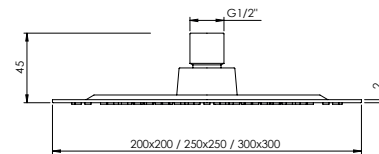

SLIM SHOWER HEAD

Prato Duche Slim

		FINISHES Acabamentos	
QUA.0030.200	G1	PC	BM
	55 €	70 €	
	QUA.0030.250	80 €	108 €
	QUA.0030.300	105 €	149 €