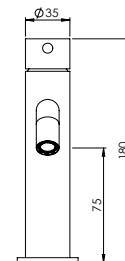

SINGLE LEVER BASIN MIXER WITH CURVED SPOUT LIT

Monocomando Lavatório Bica Curva LIT

FINISHES
Acabamentos

G1

pc

BLK.0026

61 €