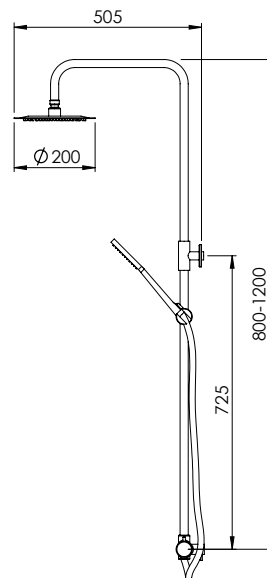

LIT SHOWER COLUMN

Coluna Duche LIT

FINISHES
Acabamentos

G1

PC

BLK.0031

310 €