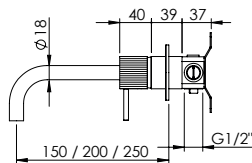

HORIZONTAL CONCEALED 2 HOLE SINGLE LEVER CURVE SPOUT 90°

Monocomando Lavatório Encastrar Horizontal Bica Curva 90° 2 Furos