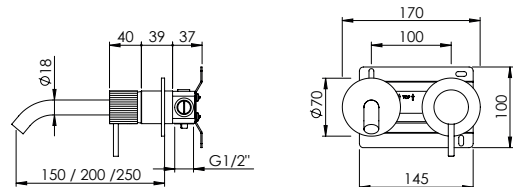

HORIZONTAL CONCEALED 2 HOLE SINGLE LEVER CURVE SPOUT 45°

Monocomando Lavatório Encastrar Horizontal Bica Curva 45° 2 Furos

PIT INTERNAL PART Parte Interna	PEX EXTERNAL PART Parte Externa	FINISHES Acabamentos				
		G1	G2	G3	G4	G5
Y35.0009.PIT 143 €	Y35.0009.150.PEX Y35.0009.200.PEX Y35.0009.250.PEX	PC	PB PN PCu PA BM BN WM	BBS BS WS	BcuV OC OB	WG GM AT CH BCu PG
		162 €	203 €	231 €	243 €	324 €