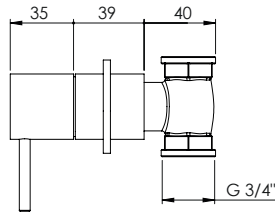

3/4" SHUT-OFF TAP

Torneira Passagem 3/4"

		FINISHES Acabamentos																			
PIT INTERNAL PART Parte Interna	PEX EXTERNAL PART Parte Externa	G1	G2					G3	G4	G5											
		PC	PB	PN	PCu	PA	BM	BN	WM	BBS	BS	WS	BcuV	OC	OB	WG	GM	AT	CH	BCu	PG
COM.0008.PIT	COM.0008.PEX	72 €	90 €					103 €	108 €	144 €