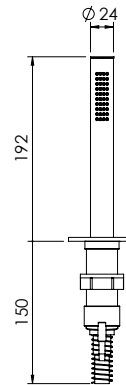

DECK-MOUNTED BATHTUB HANDSHOWER

Chuveiro Banheira Bancada

	FINISHES Acabamentos																			
	G1	G2					G3	G4	G5											
	PC	PB	PN	PCu	PA	BM	BN	WM	BBS	BS	WS	BCuV	OC	OB	WG	GM	AT	CH	BCu	PG
CHV.0016	401 €	501 €					573 €	602 €	802 €