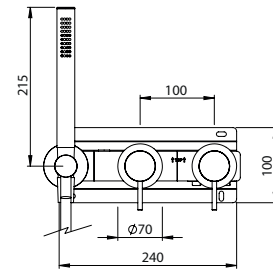

HORIZONTAL CONCEALED SINGLE LEVER SHOWER 2 OUTLETS W/ HAND SHOWER

Monocomando Duche Encastrar Horizontal 2 Saídas C/ Chuveiro de Mão

		FINISHES Acabamentos																				
PIT INTERNAL PART Parte Interna	PEX EXTERNAL PART Parte Externa	G1		G2				G3		G4		G5										
X35.0023.PIT	X35.0023.PEX	PC	PB	PN	PCu	PA	BM	BN	WM	BBS	BS	WS	BcuV	OC	OB	WG	GM	AT	CH	BCu	PG	
238 €		319 €	399 €				456 €		479 €		638 €