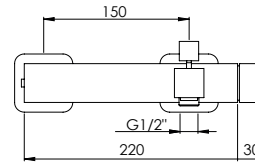

SINGLE LEVER BATH TAP

Monocomando Banheira

		FINISHES Acabamentos																		
QUA.0012	G1	G2					G3			G4		G5								
	PC	PB	PN	PCu	PA	BM	BN	WM	BBS	BS	WS	BCuV	OC	OB	WG	GM	AT	CH	BCu	PG
	640 €	800 €					914 €			960 €		1280 €