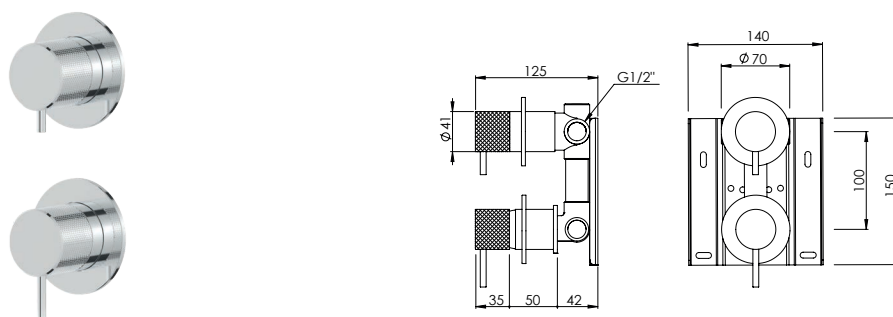

CONCEALED SINGLE LEVER 2 OUTLETS

Monocomando Duche Encastrar 2 Saídas

INTERNAL PART Parte Interna	EXTERNAL PART Parte Externa	FINISHES Acabamentos																			
		G1		G2				G3			G4		G5								
X35.0020.PIT 187 €	X35.0020.PEX	PC	PB	PN	PCu	PA	BM	BN	WM	BBS	BS	WS	BCuV	OC	OB	WG	GM	AT	CH	BCu	PG
X35.0020.BOX 221 €		189 €	236 €				270 €			284 €		378 €