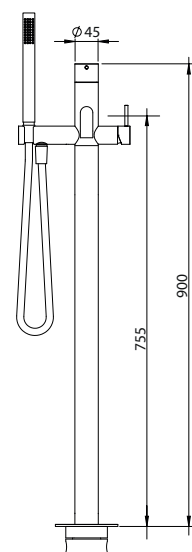

FREESTANDING SINGLE LEVER BATH CROSS CURVE SPOUT

Monocomando Banheira Chão Cruz Bica Curva

		FINISHES Acabamentos	
PIT INTERNAL PART Parte Interna	PEX EXTERNAL PART Parte Externa	G6 BIX	G5 WG GM AT CH BCu PG
316.0032.PIT 100 €	316.0032.PEX	1681 €	3362 €