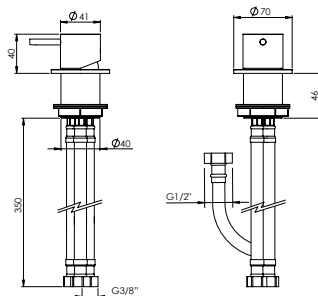

DECK-MOUNTED HANDLE

Monocomando Bancada

Compatible with any water outlet
Compatível com qualquer saída de água

		FINISHES Acabamentos																		
COM.0001	G1	G2					G3			G4		G5								
	PC	PB	PN	PCu	PA	BM	BN	WM	BBS	BS	WS	BCuV	OC	OB	WG	GM	AT	CH	BCu	PG
	176 €	220 €					251 €			264 €		352 €