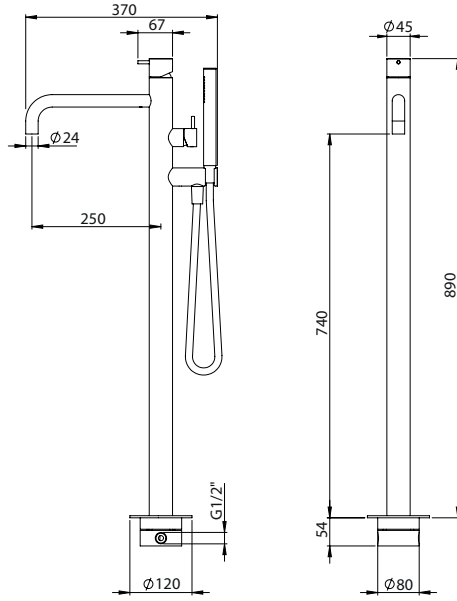

FREESTANDING SINGLE LEVER BATH LINE CURVE SPOUT

Monocomando Banheira Chão Line Bica Curva

		FINISHES Acabamentos																			
PIT INTERNAL PART Parte Interna C35.0030.PIT 100 €	PEX EXTERNAL PART Parte Externa C35.0030.PEX	G1		G2				G3			G4		G5								
		PC	PB	PN	PCu	PA	BM	BN	WM	BBS	BS	WS	Bcu	OC	OB	WG	GM	AT	CH	BCu	PG
		972 €	1215 €				1389 €			1458 €		1944 €