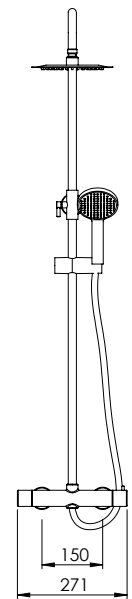

LIT SHOWER COLUMN

Coluna Duche LIT

FINISHES
Acabamentos

G1

PC

BLK.0031

310 €