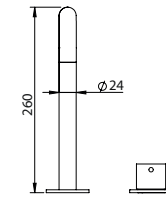

KITCHEN SINGLE LEVER 2 HOLES H SWIVEL SPOUT

Monocomando Cozinha 2 Furos Bica H Extensível

		FINISHES Acabamentos																		
KTC.0005.H	G1	G2			G3			G4		G5										
	PC	PB	PN	PCu	PA	BM	BN	WM	BBS	BS	WS	BCuV	OC	OB	WG	GM	AT	CH	BCu	PG
	457 €	571 €			653 €			686 €		914 €