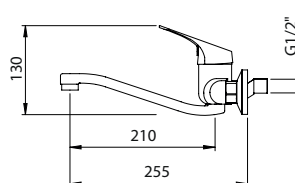

KITCHEN SINGLE LEVER ECO U SPOUT

Monocomando Cozinha Eco Bica U

FINISHES
Acabamentos

	G1 PC	G2 BM
KTC.0010	126 €	158 €

CONCEALED KITCHEN SINGLE LEVER ECO

Monocomando Cozinha Parede Eco

FINISHES
Acabamentos

	G1 PC
KTC.0011	95 €