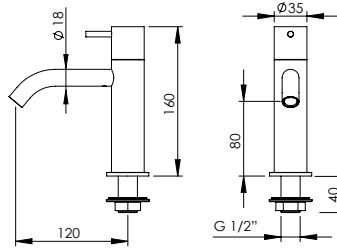

CURVE SPOUT SINGLE LEVER BASIN TAP 1 WATER

Monocomando Lavatório Bica Curva 1 Água

		FINISHES Acabamentos																		
C35.0002	G1	G2					G3			G4		G5								
	PC	PB	PN	PCu	PA	BM	BN	WM	BBS	BS	WS	BCuV	OC	OB	WG	GM	AT	CH	BCu	PG
	155 €	194 €					221 €			233 €		310 €