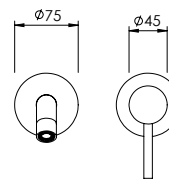

RECESSED SINGLE LEVER BASIN MIXER LIT

Monocomando Lavatório Encastrar LIT