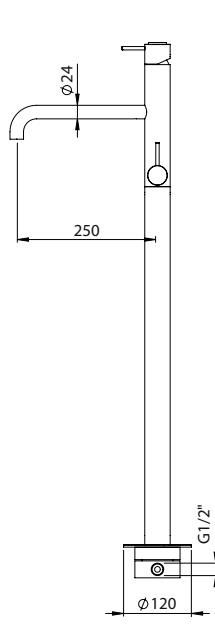

G1	G2	G3	G4	G5
PC	PB PN PCu PA BM BN WM	BBS BS WS	BcuV OC OB	WG GM AT CH BCu PG
367 €	459 €	524 €	551 €	734 €

FREESTANDING SINGLE LEVER BATH CROSS CURVE SPOUT

Monocomando Banheira Chão Cruz Bica Curva

		FINISHES Acabamentos																	
PIT INTERNAL PART Parte Interna C35.0029.PIT 100 €	PEX EXTERNAL PART Parte Externa C35.0029.PEX	G1			G2						G3			G4			G5		
		PC	PB	PN	PCu	PA	BM	BN	WM	BBS	BS	WS	bcuV	OC	OB	WG	GM	AT	CH
		972 €			1215 €						1389 €			1458 €			1944 €		