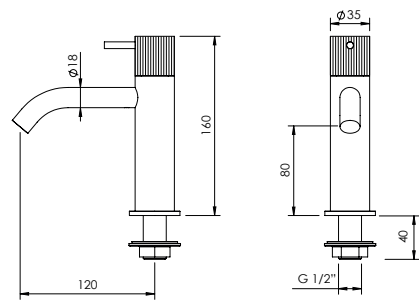

CURVE SPOUT SINGLE LEVER BASIN TAP 1 WATER

Monocomando Lavatório Bica Curva 1 Água

		FINISHES Acabamentos																			
		G1			G2			G3			G4			G5							
Y35.0002	171 €	PC	PB	PN	PCu	PA	BM	BN	WM	BBS	BS	WS	BCuV	OC	OB	WG	GM	AT	CH	BCu	PG
		214 €			244 €			257 €			342 €