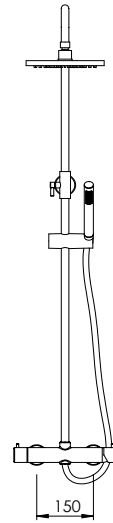

ADJUSTABLE ARM SHOWER COLUMN W/ SIDE INVERTER

Coluna Duche Braço Ajustável C/ Inversor Lateral

- **316**

FINISHES Acabamentos	
G6 BIX	G5 WG GM AT CH BCu PG
316.0021	1336 € 2672 €