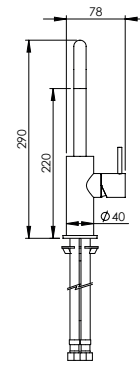

VERTICAL SINGLE LEVER BASIN SWIVEL TAP H

Monocomando Lavatório Vertical Giratório H

		FINISHES Acabamentos																		
C35.0005.H	G1	G2					G3			G4		G5								
	PC	PB	PN	PCu	PA	BM	BN	WM	BBS	BS	WS	BCuV	OC	OB	WG	GM	AT	CH	BCu	PG
	199 €	249 €					284 €			299 €		398 €