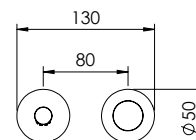

SINGLE LEVER FLUSH MOUNTED WASHBASIN 2 HOLES

Monocomando Lavatório Encastar 2 Furos