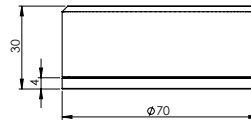

DECK MOUNTED PROGRESSIVE SINGLE LEVER

Monocomando Progressivo Bancada

		FINISHES Acabamentos																			
GRR.0002		G1		G2				G3		G4		G5									
		PC	PB	PN	PCu	PA	BM	BN	WM	BBS	BS	WS	BCuV	OC	OB	WG	GM	AT	CH	BCu	PG
		276 €	345 €				394 €		414 €		552 €