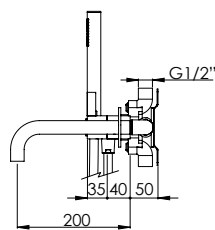

BATH THERMOSTATIC MIXER 2 OUTLETS W/ HAND SHOWER AND BATH SPOUT

Monocomando Banheira Termostático 2 Saídas C/ Chuveiro de Mão e Bica de Banheira

		FINISHES Acabamentos																			
PIT INTERNAL PART Parte Interna Z35.0039.PIT 571 €	PEX EXTERNAL PART Parte Externa Z35.0039.PEX	G1		G2					G3		G4		G5								
		PC	PB	PN	PCu	PA	BM	BN	WM	BBS	BS	WS	BcuV	OC	OB	WG	GM	AT	CH	BCu	PG
		524 €		655 €					749 €		786 €		1048 €