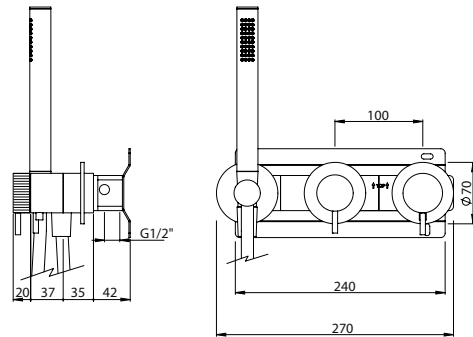

THERMOSTATIC MIXER 3 OUTLETS W/ HAND SHOWER

Monocomando Termostático 3 Saídas C/ Chuveiro de Mão

PIT INTERNAL PART Parte Interna Y35.0038.PIT 445 €	PEX EXTERNAL PART Parte Externa Y35.0038.PEX 395 €	FINISHES Acabamentos					
		G1 PC	G2 PB PN PCu PA BM BN WM	G3 BBS BS WS	G4 BCuV OC OB	G5 WG GM AT CH BCu PG	494 € 564 € 593 € 790 €