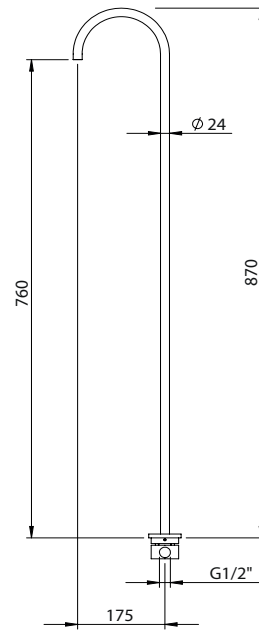

FREESTANDING BATH SPOUT U

Bica Banheira ao Chão U

		FINISHES Acabamentos							
PIT INTERNAL PART Parte Interna	PEX EXTERNAL PART Parte Externa	G6			G5				
		BIX	WG	GM	AT	CH	BCu	PG	
316.0047.PIT 100 €	316.0047.U.PEX							571 €	1142 €