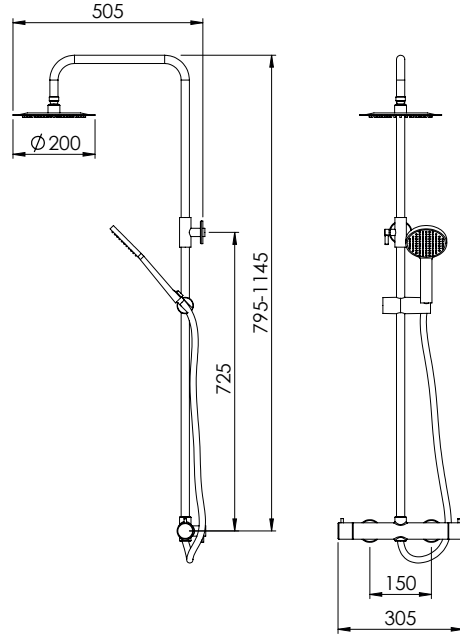

LIT THERMOSTATIC SHOWER COLUMN

Coluna Duche Termo LIT

FINISHES
Acabamentos

G1
PC

BLK.0032 368 €