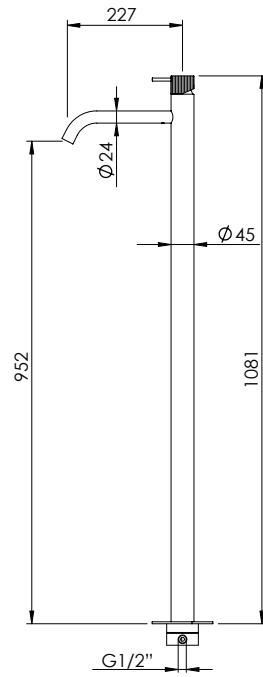

FREESTANDING SINGLE LEVER BASIN CURVE SPOUT

Monocomando Lavatório Chão Bica Curva

PIT INTERNAL PART Parte Interna	PEX EXTERNAL PART Parte Externa	FINISHES Acabamentos				
		G1	G2	G3	G4	G5
Y35.0008.PIT 100 €	Y35.0008.PEX	PC	PB PN PCu PA BM BN WM	BBS BS WS	BcuV OC OB	WG GM AT CH BCu PG
		610 €	763 €	871 €	915 €	1220 €