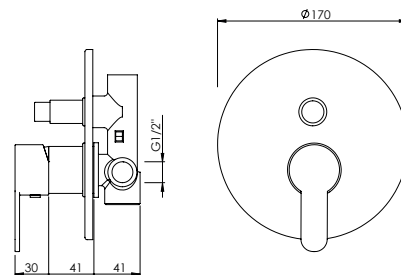

CONCEALED SINGLE LEVER SHOWER 2 OUTLETS W/ BUTTON GRUS

Monocomando Duche Encastrar 2 Saídas C/ Botão Grus

FINISHES Acabamentos		
	G1	G2
	PC	BM
BLK.0020	171 €	244 €