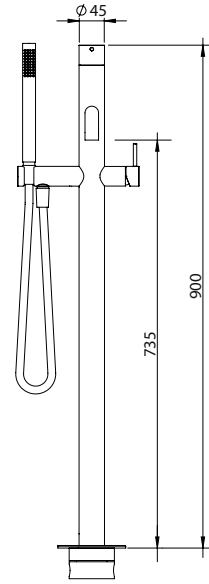

G1	G2	G3	G4	G5
PC	PB PN PCu PA BM BN WM	BBS BS WS	BcuV OC OB	WG GM AT CH BCu PG
367 €	459 €	524 €	551 €	734 €

FREESTANDING SINGLE LEVER BATH CROSS CURVE SPOUT

Monocomando Banheira Chão Cruz Bica Curva

		FINISHES Acabamentos																	
PIT INTERNAL PART Parte Interna C35.0029.PIT 100 €	PEX EXTERNAL PART Parte Externa C35.0029.PEX	G1			G2						G3			G4			G5		
		PC	PB	PN	PCu	PA	BM	BN	WM	BBS	BS	WS	bcuV	OC	OB	WG	GM	AT	CH
		972 €			1215 €						1389 €			1458 €			1944 €		