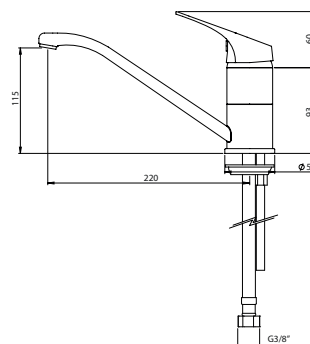

KITCHEN SINGLE LEVER ECO

Monocomando Cozinha Eco

FINISHES
Acabamentos

	G1 PC
KTC.0012	75 €