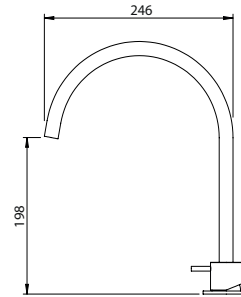

KITCHEN SINGLE LEVER 2 HOLES U SPOUT

Monocomando Cozinha 2 Furos Bica U

		FINISHES Acabamentos																		
KTC.0004.U	G1	G2				G3			G4		G5									
	PC	PB	PN	PCu	PA	BM	BN	WM	BBS	BS	WS	BCuV	OC	OB	WG	GM	AT	CH	BCu	PG
	315 €	394 €				450 €			473 €		630 €