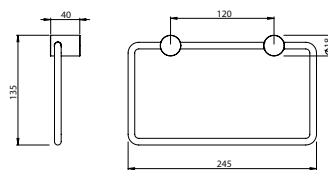

RECTANGULAR TOWEL RACK

Toalheiro Retangular

A35.0004	FINISHES Acabamentos																			
	G1	G2					G3	G4	G5											
	PC	PB	PN	PCu	PA	EM	BN	WM	BBS	BS	WS	BCuV	OC	OB	WG	GM	AT	CH	BCu	PG
	83 €	104 €					119 €	125 €	166 €