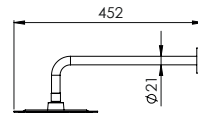

LIT SHOWER SET WITH BUTTON

Set Duche Botão LIT

FINISHES
Acabamentos

G1

PC

BLK.0030

328 €

LIT SHOWER COLUMN