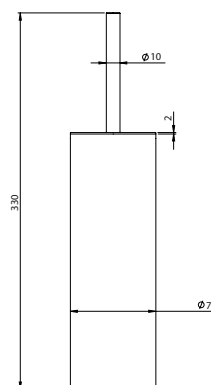

WALL-MOUNTED TOILET BRUSH HOLDER

Porta Piaçaba Parede

		FINISHES Acabamentos																		
A35.0008	G1	G2			G3			G4			G5									
	PC	PB	PN	PCu	PA	BM	BN	WM	BBS	BS	WS	BCuV	OC	OB	WG	GM	AT	CH	BCu	PG
	180 €	225 €			257 €			270 €			360 €