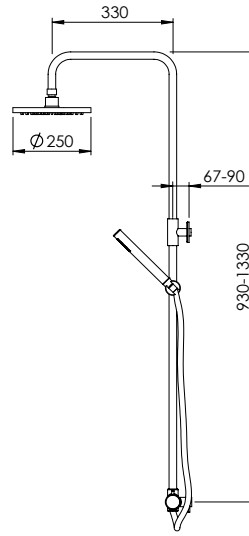

ADJUSTABLE ARM SHOWER COLUMN W/ SIDE INVERTER

Coluna Duche Braço Ajustável C/ Inversor Lateral

- **316**

FINISHES Acabamentos	
G6 BIX	G5 WG GM AT CH BCu PG
316.0021	1336 € 2672 €