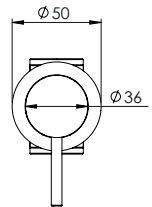

1/2" SHUT-OFF TAP

Torneira Passagem 1/2

		FINISHES Acabamentos																			
PIT INTERNAL PART Parte Interna	PEX EXTERNAL PART Parte Externa	G1	G2					G3	G4	G5											
		PC	PB	PN	PCu	PA	BM	BN	WM	BBS	BS	WS	BcuV	OC	OB	WG	GM	AT	CH	BCu	PG
COM.0009.PIT	COM.0009.PEX	72 €	90 €					103 €	108 €	144 €