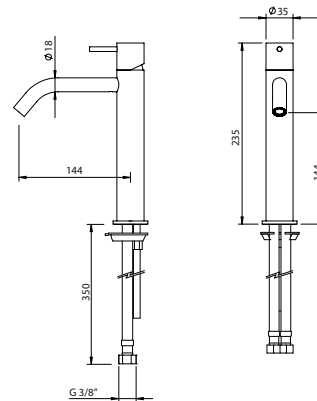

CURVE SPOUT SINGLE LEVER BASIN MEDIUM TAP

Monocomando Lavatório Médio Bica Curva

		FINISHES Acabamentos																		
C35.0003	G1	G2					G3			G4		G5								
	PC	PB	PN	PCu	PA	BM	BN	WM	BBS	BS	WS	BCuV	OC	OB	WG	GM	AT	CH	BCu	PG
	212 €	265 €					303 €			318 €		424 €