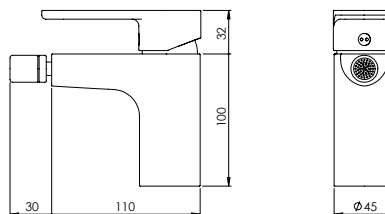

SINGLE LEVER BIDET TAP LYRA

Monocomando Bidé Lyra

FINISHES Acabamentos		
	G1	G2
	PC	BM
BLK.0003	107 €	153 €