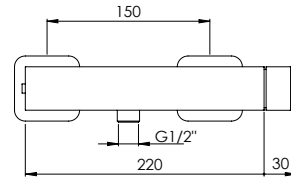

SINGLE LEVER SHOWER TAP

Monocomando Duche

		FINISHES Acabamentos																		
QUA.0011	G1	G2					G3			G4		G5								
	PC	PB	PN	PCu	PA	BM	BN	WM	BBS	BS	WS	BCuV	OC	OB	WG	GM	AT	CH	BCu	PG
	416 €	520 €					594 €			624 €		832 €