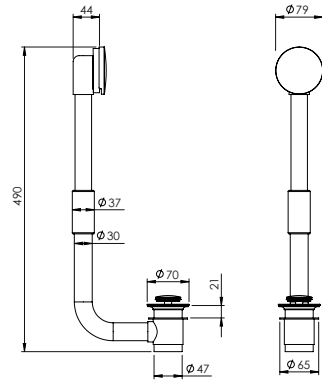

CLICK CLACK BATHTUB WASTE VALVE WITH OVERFLOW

Válvula Click Clack Banheira Overflow

VAL.0003	FINISHES Acabamentos										
	G1	G2		G3		G5					
	PC	BM	WM	BS	WS	WG	GM	AT	CH	BCu	PG
	93 €	116 €		133 €		186 €