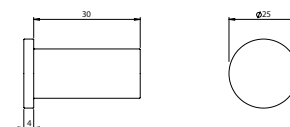

HANGER

Cabide

A35.0005	FINISHES Acabamentos																			
	G1	G2					G3	G4	G5											
	PC	PB	PN	PCu	PA	EM	BN	WM	BBS	BS	WS	BCuV	OC	OB	WG	GM	AT	CH	BCu	PG
	28 €	35 €					40 €	42 €	56 €