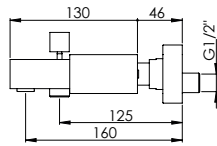

SINGLE LEVER BATH TAP

Monocomando Banheira

		FINISHES Acabamentos																		
QUA.0012	G1	G2					G3			G4		G5								
	PC	PB	PN	PCu	PA	BM	BN	WM	BBS	BS	WS	BCuV	OC	OB	WG	GM	AT	CH	BCu	PG
	640 €	800 €					914 €			960 €		1280 €