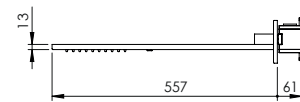

WALL MOUNTED SHOWER WITH CASCADE

Chuveiro Parede C/ Cascata

		FINISHES Acabamentos									
CHV.0014	G1	G2		G3		G5					
	PC	EM	WM	BS	WS	WG	GM	AT	CH	BCu	PG
	1122 €	1403 €		1603 €		2244 €