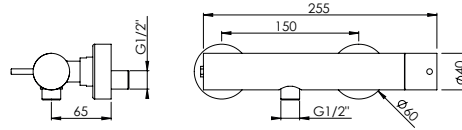

SINGLE LEVER SHOWER TAP

Monocomando Duche

		FINISHES Acabamentos																		
C35.0017	G1	G2					G3			G4		G5								
	PC	PB	PN	PCu	PA	BM	BN	WM	BBS	BS	WS	BCuV	OC	OB	WG	GM	AT	CH	BCu	PG
	227 €	284 €					324 €			341 €		454 €