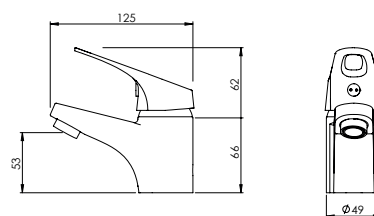

SINGLE LEVER BASIN TAP VATO

Monocomando Lavatório Vato

FINISHES Acabamentos	
BLK.0023	G1 PC
	73 €