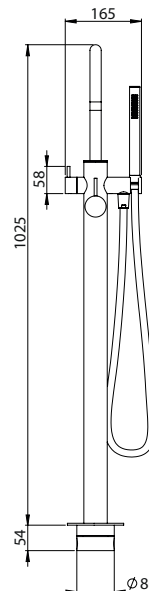

FREESTANDING SINGLE LEVER BATH SPOUT U

Monocomando Banheira Chão Bica U

		FINISHES Acabamentos	
PIT INTERNAL PART Parte Interna	PEX EXTERNAL PART Parte Externa	G6 BIX	G5 WG GM AT CH BCu PG
316.0034.PIT 100 €	316.0034.PEX	1997 €	3994 €