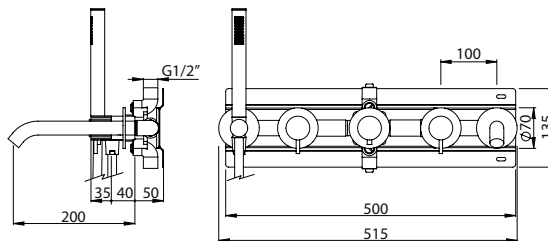

BATH THERMOSTATIC MIXER 2 OUTLETS W/ HAND SHOWER AND BATH SPOUT
Monocomando Banheira Termostático 2 Saídas C/ Chuveiro de Mão e Bica de Banheira

		FINISHES Acabamentos																			
PIT INTERNAL PART Parte Interna Y35.0039.PIT 571 €	PEX EXTERNAL PART Parte Externa Y35.0039.PEX	G1		G2					G3			G4		G5							
		PC	PB	PN	PCu	PA	BM	BN	WM	BBS	BS	WS	Bcu	OC	OB	WG	GM	AT	CH	BCu	PG
		553 €	691 €					790 €			830 €		1106 €