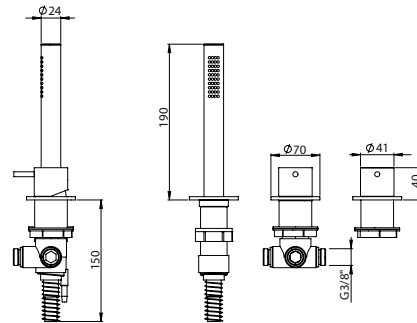

3 HOLE DECK-MOUNTED SINGLE LEVER BATH 3 OUTLETS W/ HAND SHOWER

Monocomando Banheira Bancada 3 Saídas C/ Chuveiro De Mão

FINISHES Acabamentos	
G6	G5
BIX	WG GM AT CH BCu PG
316.0031	971 € 1942 €