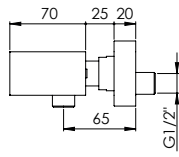

SINGLE LEVER SHOWER TAP

Monocomando Duche

		FINISHES Acabamentos																		
QUA.0011	G1	G2					G3			G4		G5								
	PC	PB	PN	PCu	PA	BM	BN	WM	BBS	BS	WS	BCuV	OC	OB	WG	GM	AT	CH	BCu	PG
	416 €	520 €					594 €			624 €		832 €