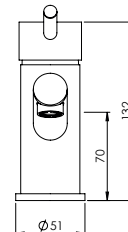

SINGLE LEVER BASIN MIXER WITH STRAIGHT SPOUT

Monocomando Lavatório Bica Reta

FINISHES
Acabamentos

G1

pc

BLK.0025

93 €