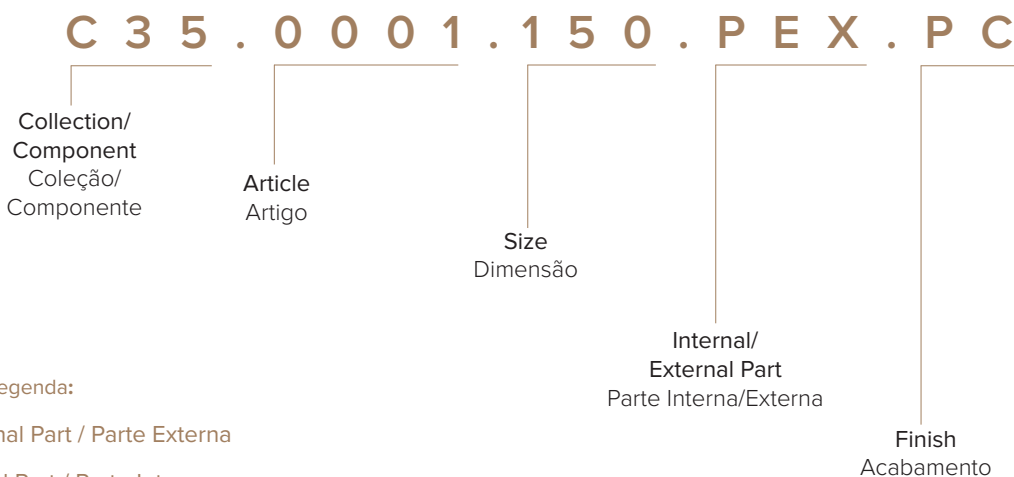

PRODUCT ID CODE CÓDIGO DE IDENTIFICAÇÃO DO PRODUTO

CAPTION Legenda:

PEX External Part / Parte Externa

PIT Internal Part / Parte Interna

BOX Internal Part W/ Box / Parte Interna C/ Caixa