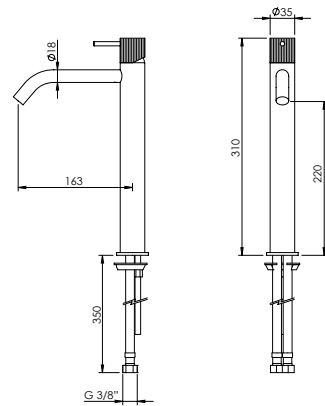

CURVE SPOUT SINGLE LEVER BASIN HIGH TAP

Monocomando Lavatório Alto Bica Curva

		FINISHES Acabamentos																			
		G1			G2			G3			G4			G5							
Y35.0004	268 €	PC	PB	PN	PCu	PA	BM	BN	WM	BBS	BS	WS	BCuV	OC	OB	WG	GM	AT	CH	BCu	PG
		335 €			383 €			402 €			536 €