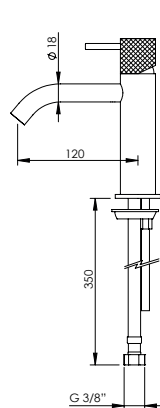

BIC.0008.U
X35.0024

X35

CURVE SPOUT SINGLE LEVER BASIN TAP

Monocomando Lavatório Bica Curva

		FINISHES Acabamentos																	
X35.0001	G1	G2					G3			G4		G5							
	PC	PB	PN	PCu	PA	BM	BN	WM	BBS	BS	WS	BCuV	OC	OB	WG	GM	AT	CH	BCu
	185 €	231 €					264 €			278 €		370 €							