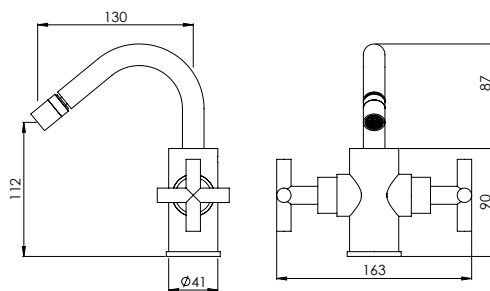

BIDET MIXER TAP

Misturadora Bidé

		FINISHES Acabamentos							
	G1	G2	G3	G5					
	PC	BM WM	BS WS	WG	GM	AT	CH	BCu	PG
CRX.0011	262 €	328 €	374 €	524 €