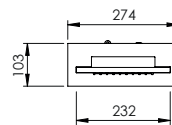

WALL MOUNTED SHOWER WITH CASCADE

Chuveiro Parede C/ Cascata

		FINISHES Acabamentos									
CHV.0014	G1	G2		G3		G5					
	PC	EM	WM	BS	WS	WG	GM	AT	CH	BCu	PG
	1122 €	1403 €		1603 €		2244 €