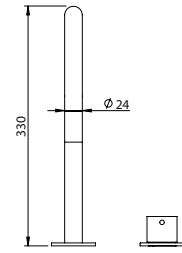

KITCHEN SINGLE LEVER 2 HOLES U SWIVEL SPOUT

Monocomando Cozinha 2 Furos Bica U Extensível

		FINISHES Acabamentos																		
KTC.0005.U	G1	G2			G3			G4		G5										
	PC	PB	PN	PCu	PA	BM	BN	WM	BBS	BS	WS	BCuV	OC	OB	WG	GM	AT	CH	BCu	PG
	457 €	571 €			653 €			686 €		914 €