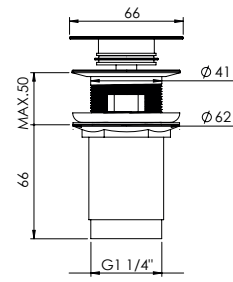

FLAT CLICK CLACK WASTE VALVE WITH OVERFLOW

Válvula Click Clack Plana Overflow

		FINISHES Acabamentos																		
VAL.0006	G1	G2					G3			G4		G5								
	PC	PB	PN	PCu	PA	BM	BN	WM	BBS	BS	WS	BCuV	OC	OB	WG	GM	AT	CH	BCu	PG
	38 €	48 €					54 €			57 €		76 €