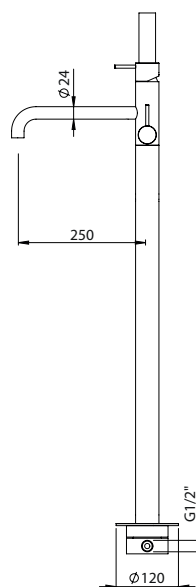

FREESTANDING SINGLE LEVER BATH CROSS CURVE SPOUT

Monocomando Banheira Chão Cruz Bica Curva

		FINISHES Acabamentos	
PIT INTERNAL PART Parte Interna	PEX EXTERNAL PART Parte Externa	G6 BIX	G5 WG GM AT CH BCu PG
316.0032.PIT 100 €	316.0032.PEX	1681 €	3362 €