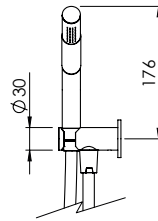

HAND SHOWER W/ HOLDER AND HAND SHOWER

Tomada de Água C/Chuveiro de Mão

		FINISHES Acabamentos																				
MSA.0005		G1		G2				G3		G4		G5										
		PC	PB	PN	PCu	PA	BM	BN	WM	BBS	BS	WS	BCuV	OC	OB	WG	GM	AT	CH	BCu	PG	
		176 €	220 €				251 €		264 €		352 €