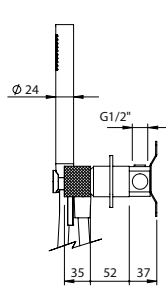

CONCEALED SINGLE LEVER SHOWER

Monocomando Duche Encastrar

		FINISHES Acabamentos																				
PIT INTERNAL PART Parte Interna	PEX EXTERNAL PART Parte Externa	G1		G2				G3		G4		G5										
X35.0022.PIT	X35.0022.PEX	PC	PB	PN	PCu	PA	BM	BN	WM	BBS	BS	WS	BcuV	OC	OB	WG	GM	AT	CH	BCu	PG	
143 €		248 €	310 €				354 €		372 €		496 €