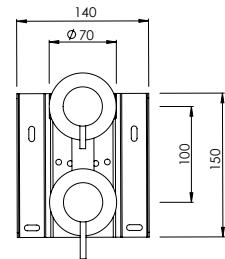

CONCEALED SINGLE LEVER 3 OUTLETS

Monocomando Duche Encastrar 3 Saídas

		FINISHES Acabamentos																					
Y35.0021.PIT 187 € Y35.0021.BOX 221 €	PIT INTERNAL PART Parte Interna	Y35.0021.PEX	PEX EXTERNAL PART Parte Externa	G1	G2			G3			G4		G5										
				PC	PB	PN	PCu	PA	BM	BN	WM	BBS	BS	WS	BCuV	OC	OB	WG	GM	AT	CH	BCu	PG
				189 €	236 €			270 €			284 €		378 €