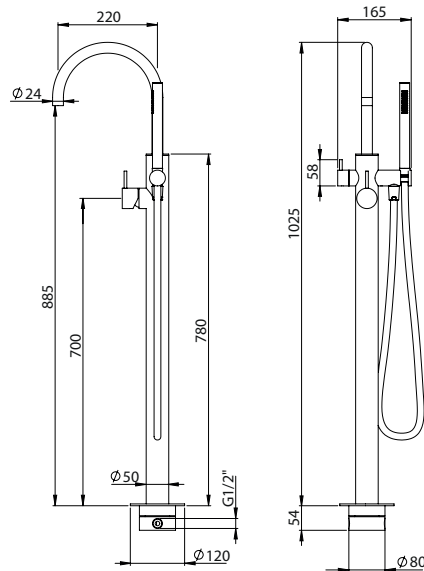

FREESTANDING SINGLE LEVER BATH U CURVE SPOUT

Monocomando Banheira Chão U Bica Curva

		FINISHES Acabamentos																			
PIT INTERNAL PART Parte Interna C35.0031.PIT 100 €	PEX EXTERNAL PART Parte Externa C35.0031.PEX	G1		G2				G3			G4		G5								
		PC	PB	PN	PCu	PA	BM	BN	WM	BBS	BS	WS	Bcu	OC	OB	WG	GM	AT	CH	BCu	PG
		1042 €	1303 €				1489 €			1563 €		2084 €