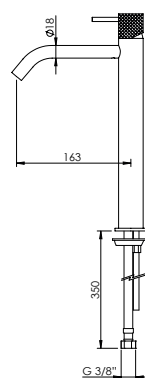

CURVE SPOUT SINGLE LEVER BASIN HIGH TAP

Monocomando Lavatório Alto Bica Curva

		FINISHES Acabamentos																		
X35.0004	G1	G2					G3			G4		G5								
	PC	PB	PN	PCu	PA	BM	BN	WM	BBS	BS	WS	BCuV	OC	OB	WG	GM	AT	CH	BCu	PG
	268 €	335 €					383 €			402 €		536 €