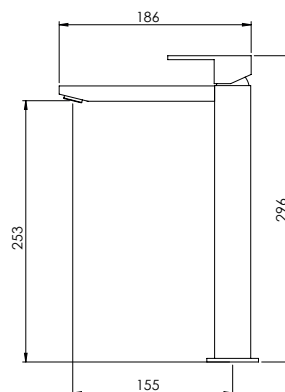

HIGH SINGLE LEVER BASIN MIXER

Monocomando Lav. Alto

		FINISHES Acabamentos																			
		G1		G2				G3			G4		G5								
		PC	PB	PN	PCu	PA	BM	BN	WM	BBS	BS	WS	BCuV	OC	OB	WG	GM	AT	CH	BCu	PG
QUA.0032	298 €