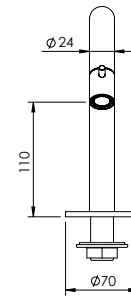

DECK MOUNTED SPOUT 1 WATER

Bica Bancada 1 Água

		FINISHES Acabamentos																		
C35.0052	G1	G2					G3			G4		G5								
	PC	PB	PN	PCu	PA	BM	BN	WM	BBS	BS	WS	BCuV	OC	OB	WG	GM	AT	CH	BCu	PG
	100 €	125 €					143 €			150 €		200 €