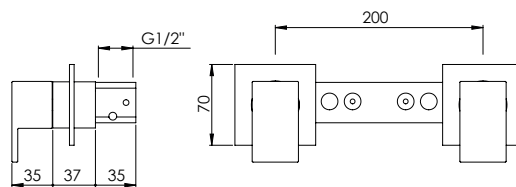

CONCEALED SINGLE LEVER MIXER 1 OUTLET

Misturadora Encastrar 1 Saída

PIT		PEX		FINISHES Acabamentos																			
INTERNAL PART Parte Interna		EXTERNAL PART Parte Externa		G1		G2				G3			G4		G5								
QUA.0008.PIT		QUA.0008.PEX		PC	PB	PN	PCu	PA	BM	BN	WM	BBS	BS	WS	BCuV	OC	OB	WG	GM	AT	CH	BCu	PG
196 €		184 €		230 €		263 €			276 €		368 €