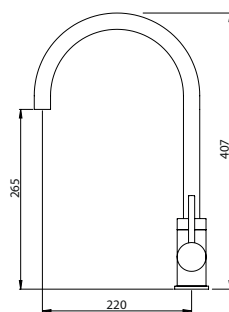

KITCHEN SINGLE LEVER ECO U SPOUT

Monocomando Cozinha Eco Bica U

FINISHES
Acabamentos

	G1 PC	G2 BM
KTC.0010	126 €	158 €