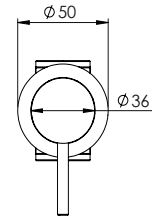

3/4" SHUT-OFF TAP

Torneira Passagem 3/4"

		FINISHES Acabamentos																			
PIT INTERNAL PART Parte Interna	PEX EXTERNAL PART Parte Externa	G1	G2					G3	G4	G5											
		PC	PB	PN	PCu	PA	BM	BN	WM	BBS	BS	WS	BcuV	OC	OB	WG	GM	AT	CH	BCu	PG
COM.0008.PIT	COM.0008.PEX	72 €	90 €					103 €	108 €	144 €