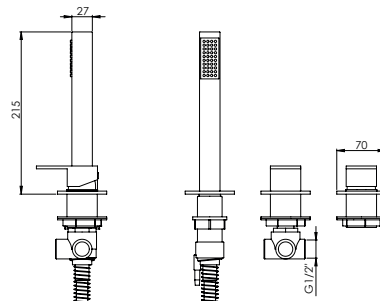

DECK MOUNTED SINGLE LEVER BATH 3 HOLES

Monocomando Banheira Bancada 3 Furos

		FINISHES Acabamentos																				
		G1		G2				G3		G4		G5										
		PC	PB	PN	PCu	PA	BM	BN	WM	BBS	BS	WS	BCuV	OC	OB	WG	GM	AT	CH	BCu	PG	
QUA.0023		790 €	988 €				1129 €		1185 €		1580 €