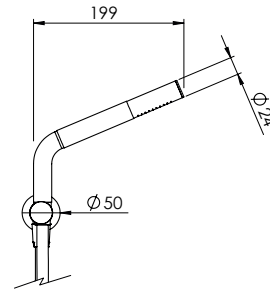

HAND SHOWER W/ HOLDER AND HAND SHOWER

Tomada de Água C/Chuveiro de Mão

		FINISHES Acabamentos																				
MSA.0005		G1		G2				G3		G4		G5										
		PC	PB	PN	PCu	PA	BM	BN	WM	BBS	BS	WS	BCuV	OC	OB	WG	GM	AT	CH	BCu	PG	
		176 €	220 €				251 €		264 €		352 €