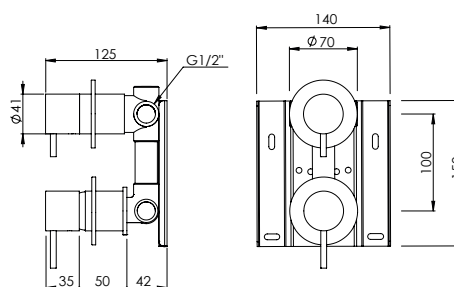

CONCEALED SINGLE LEVER 2 OUTLETS EC

Monocomando Duche Encastrar 2 Saídas EC

PIT INTERNAL PART Parte Interna	PEX EXTERNAL PART Parte Externa	FINISHES Acabamentos				
		G1	G2	G3	G4	G5
C35.0020.PIT 187 €	C35.0020.PEX	PC	PB PN PCu PA BM BN WM	BBS BS WS	BCuV OC OB	WG GM AT CH BCu PG
C35.0020.BOX 221 €		170 €	213 €	243 €	255 €	340 €