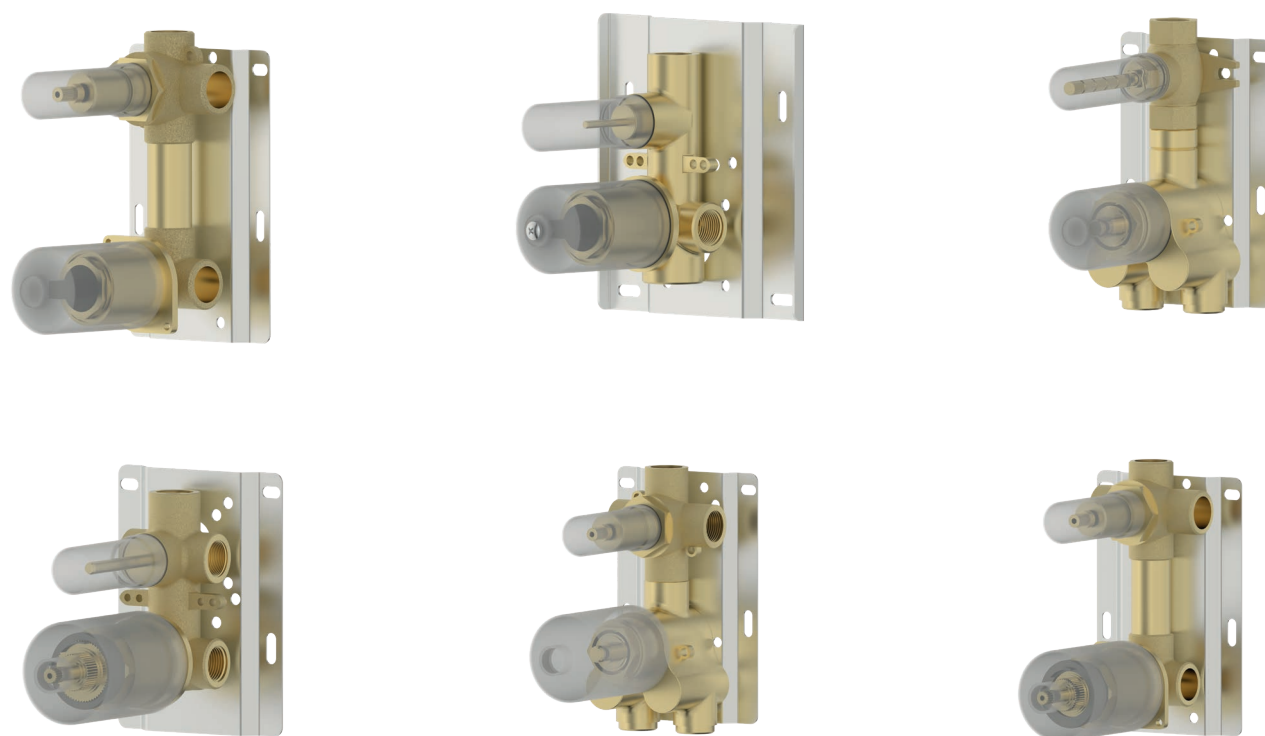

VERTICAL CONCEALED DE PAREDE VERTICAL

THERMOSTATIC TERMOSTÁTICO