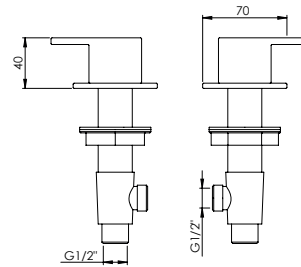

DECK MOUNTED MIXER H/C

Misturadora Bancada Q/F

		FINISHES Acabamentos																			
QUA.0006	G1	PC	PB	PN	PCu	PA	BM	BN	WM	BBS	BS	WS	BCuV	OC	OB	WG	GM	AT	CH	BCu	PG
		524 €	655 €					749 €			786 €		1048 €