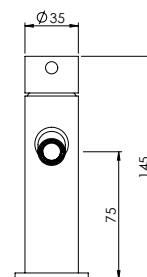

SINGLE LEVER BIDET MIXER WITH CURVED SPOUT LIT

Monocomando Bidé Bica Curva LIT