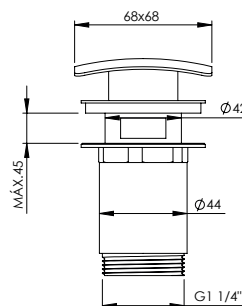

CLIC CLAC WASTE VALVE

Válvula Clic Clac

		FINISHES Acabamentos																		
QUA.0025	G1	G2		G3			G4		G5											
	PC	PB	PN	PCu	PA	BM	BN	WM	BBS	BS	WS	BCuV	OC	OB	WG	GM	AT	CH	BCu	PG
	39 €	49 €		56 €			59 €		78 €