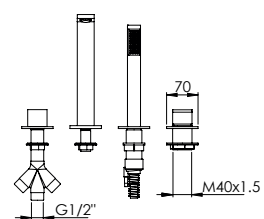

DECK MOUNTED SINGLE LEVER BATH 4 HOLES W/ SPOUT AND 2 OUTLETS

Monocomando Banheira Bancada 4 Furos C/ Bica 2 Saídas

		FINISHES Acabamentos																		
QUA.0024	G1	G2		G3			G4		G5											
	PC	PB	PN	PCu	PA	BM	BN	WM	BBS	BS	WS	BCuV	OC	OB	WG	GM	AT	CH	BCu	PG
	1078 €	1348 €		1540 €			1617 €		2156 €