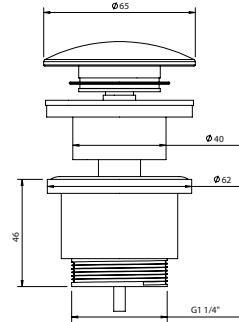

CLIC CLAC WASTE VALVE SHORT
Válvula Clic Clac Short

		FINISHES Acabamentos																		
VAL.0001	G1	G2					G3			G4		G5								
	PC	PB	PN	PCu	PA	BM	BN	WM	BBS	BS	WS	BCuV	OC	OB	WG	GM	AT	CH	BCu	PG
	35 €	44 €					50 €			53 €		70 €