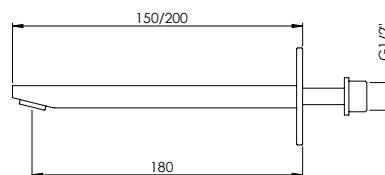

WALL MOUNTED SPOUT

Bica de Encastrar

QUA.0010		FINISHES Acabamentos																		
G1		G2				G3			G4		G5									
PC		PB	PN	PCu	PA	BM	BN	WM	BBS	BS	WS	BCuV	OC	OB	WG	GM	AT	CH	BCu	PG
102 €		128 €				146 €			153 €		204 €