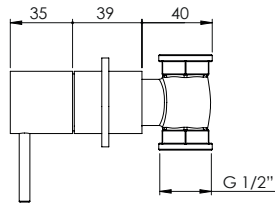

1/2" SHUT-OFF TAP

Torneira Passagem 1/2

		FINISHES Acabamentos																			
PIT INTERNAL PART Parte Interna	PEX EXTERNAL PART Parte Externa	G1	G2					G3	G4	G5											
		PC	PB	PN	PCu	PA	BM	BN	WM	BBS	BS	WS	BcuV	OC	OB	WG	GM	AT	CH	BCu	PG
COM.0009.PIT	COM.0009.PEX	72 €	90 €					103 €	108 €	144 €