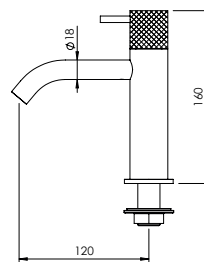

CURVE SPOUT SINGLE LEVER BASIN TAP 1 WATER

Monocomando Lavatório Bica Curva 1 Água

		FINISHES Acabamentos																		
X35.0002	G1	G2					G3			G4		G5								
	PC	PB	PN	PCu	PA	BM	BN	WM	BBS	BS	WS	BCuV	OC	OB	WG	GM	AT	CH	BCu	PG
	171 €	214 €					244 €			257 €		342 €