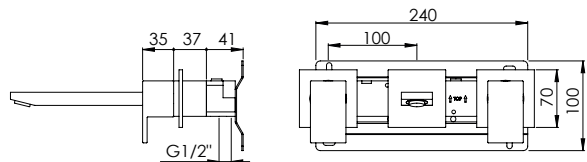

HORIZONTAL CONCEALED 3 HOLE MIXER

Misturadora Lavatório Encastrar 3 Furos

PIT INTERNAL PART Parte Interna QUA.0004.PIT 183 €	PEX EXTERNAL PART Parte Externa QUA.0004.PEX	FINISHES Acabamentos									
		G1 PC 350 €	G2 PB PN PCu PA BM BN WM 438 €	G3 BBS BS WS 500 €	G4 BCuV OC OB 525 €	G5 WG GM AT CH BCu PG 700 €