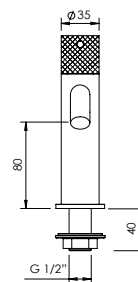

CURVE SPOUT SINGLE LEVER BASIN TAP 1 WATER

Monocomando Lavatório Bica Curva 1 Água

		FINISHES Acabamentos																		
X35.0002	G1	G2					G3			G4		G5								
	PC	PB	PN	PCu	PA	BM	BN	WM	BBS	BS	WS	BCuV	OC	OB	WG	GM	AT	CH	BCu	PG
	171 €	214 €					244 €			257 €		342 €