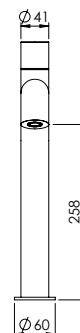

COUNTERTOP WASHBASIN MIXER

Misturadora Lavatório Bancada

KSL.0001	FINISHES Acabamentos																			
	G1		G2				G3			G4		G5								
	PC	PB	PN	PCu	PA	BM	BN	WM	BBS	BS	WS	BCuV	OC	OB	WG	GM	AT	CH	BCu	PG
	428 €		535 €				611 €			642 €		856 €