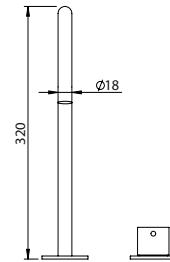

KITCHEN SINGLE LEVER 2 HOLES U SPOUT

Monocomando Cozinha 2 Furos Bica U

		FINISHES Acabamentos																		
KTC.0004.U	G1	G2				G3			G4		G5									
	PC	PB	PN	PCu	PA	BM	BN	WM	BBS	BS	WS	BCuV	OC	OB	WG	GM	AT	CH	BCu	PG
	315 €	394 €				450 €			473 €		630 €