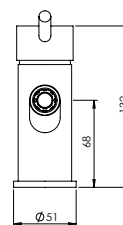

SINGLE LEVER BIDET MIXER WITH STRAIGHT SPOUT

Monocomando Bidé Bica Reta