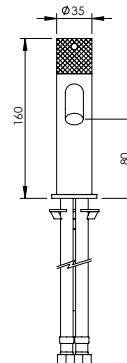

BIC.0008.U
X35.0024

X35

CURVE SPOUT SINGLE LEVER BASIN TAP

Monocomando Lavatório Bica Curva

		FINISHES Acabamentos																	
X35.0001	G1	G2					G3			G4		G5							
	PC	PB	PN	PCu	PA	BM	BN	WM	BBS	BS	WS	BCuV	OC	OB	WG	GM	AT	CH	BCu
	185 €	231 €					264 €			278 €		370 €							