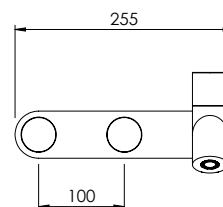

SINGLE LEVER BATHTUB MIXER

Monocomando Encastrar Banheira