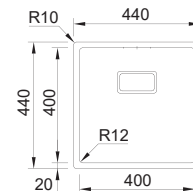

MEDIDA EXTERNA	440x440mm
MEDIDA CUBA	400x400mm
PROFUNDIDADE	200mm
MÓVEL	500mm
	<table border="0"> <tr> <td></td> <td>08N1AC10643AO</td> </tr> <tr> <td></td> <td>07N1AC10643AO</td> </tr> </table>
	<table border="0"> <tr> <td></td> <td>08N1AC10623AO</td> </tr> <tr> <td></td> <td>07N1AC10623AO</td> </tr> </table>

OPCIONAIS

1. **3** **4** **5** **7** **8** **11** **12**
   30 **33**

INCLUI

Sifão/Válvula manual FIRST 0212247S ou Sifão/Válvula manual de cesta 0212249S