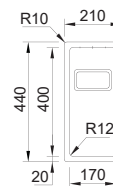

**RODI**

32 **BOX LUX 17**

MEDIDA EXTERNA	<b>210x440mm</b>				
MEDIDA CUBA	<b>170x400mm</b>				
PROFUNDIDADE	<b>170mm</b>				
MÓVEL	<b>300mm</b>				
	<table border="0"> <tr> <td></td> <td>08N1A710643AO</td> </tr> <tr> <td></td> <td>07N1A710643AO</td> </tr> </table>		08N1A710643AO		07N1A710643AO
	08N1A710643AO				
	07N1A710643AO				
	<table border="0"> <tr> <td></td> <td>08N1A710623AO</td> </tr> <tr> <td></td> <td>07N1A710623AO</td> </tr> </table>		08N1A710623AO		07N1A710623AO
	08N1A710623AO				
	07N1A710623AO				