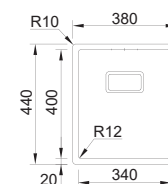

MEDIDA EXTERNA	380x440mm
MEDIDA CUBA	340x400mm
PROFUNDIDADE	200mm
MÓVEL	450mm
	<table border="0"> <tr> <td></td> <td>08N1AA10643AO</td> </tr> <tr> <td></td> <td>07N1AA10643AO</td> </tr> </table>
	<table border="0"> <tr> <td></td> <td>08N1AA10623AO</td> </tr> <tr> <td></td> <td>07N1AA10623AO</td> </tr> </table>

OPCIONAIS

1. **3** **4** **5** **7** **8** **11** **12**
   30 **33**

INCLUI

Sifão/Válvula manual FIRST 0212247S ou Sifão/Válvula manual de cesta 0212249S