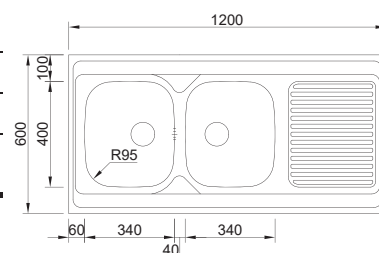

COMBINE A GAMA POUSAR COM