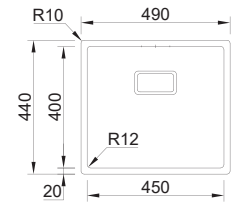

BOX LUX 45

MEDIA EXTERNA	490x440mm
MEDIDA CUBA	450x400mm
PROFUNDIDADE	200mm
MÓVEL	600mm
	08N1AD10643A0 07N1AD10643A0
	08N1AD10623A0 07N1AD10623A0

INCLUI

Sifão/Válvula manual FIRST 0212247S ou
Sifão/Válvula manual de cesta 0212249S

33

OPCIONAIS

BOX LUX 50

MEDIDA EXTERNA	540x440mm
MEDIDA CUBA	500x400mm
PROFUNDIDADE	200mm
MÓVEL	600mm
	08N1AG10643A0 07N1AG10643A0
	08N1AG10623A0 07N1AG10623A0

INCLUI

Sifão/Válvula manual FIRST 0212247S ou
Sifão/Válvula manual de cesta 0212249S

OPCIONAIS

BOX LUX 74

MEDIDA EXTERNA	780x440mm
MEDIDA CUBA	740x400mm
PROFUNDIDADE	200mm
MÓVEL	900mm
	08N1AM10643A0 07N1AM10643A0
	08N1AM10623A0 07N1AM10623A0

INCLUI

Sifão/Válvula manual FIRST 0212247S ou
Sifão/Válvula manual de cesta 0212249S

OPCIONAIS

COMBINE A GAMA BOX LUX COM

ACESSÓRIOS*
PÁGINA 102

*Não dispensa consulta dos detalhes técnicos

FIRST
DESIGN EXCLUSIVO

EMBALAGEM
INDIVIDUAL

rodi.pt