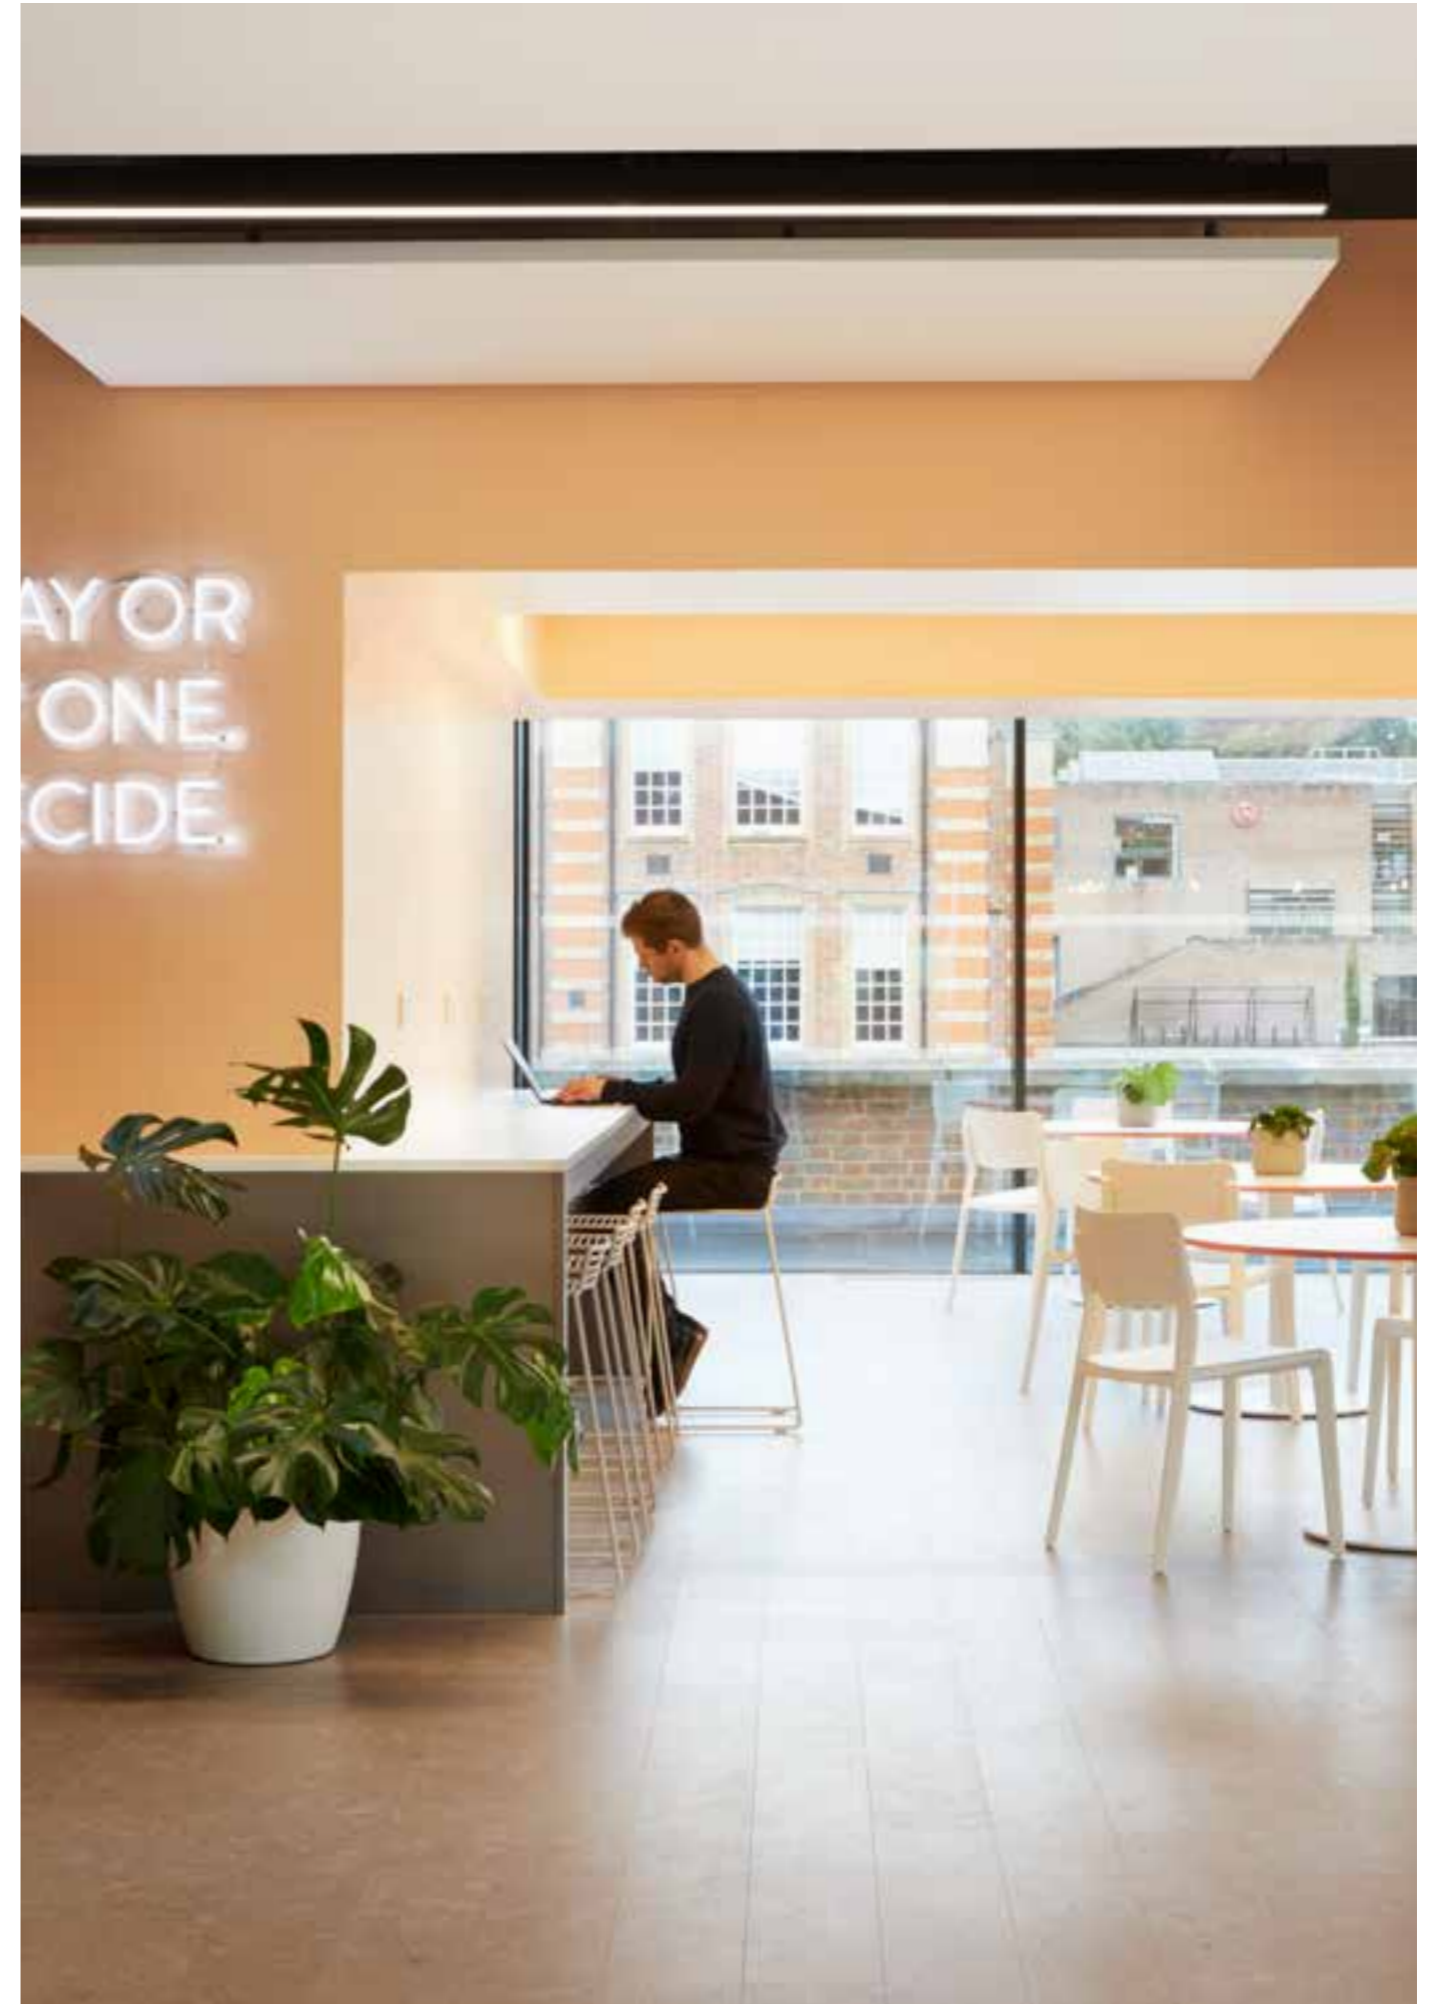

64

Palais Galliera (Chanel Exhibition) | France

- Amorim Wise Cork Inspire 700 - Identity Nightshade (customized)

Education & Museums

The Chocolate Story Museum

Silo Restaurant | United Kingdom

- Amorim Wise Cork Inspire 700 - Originals Shell