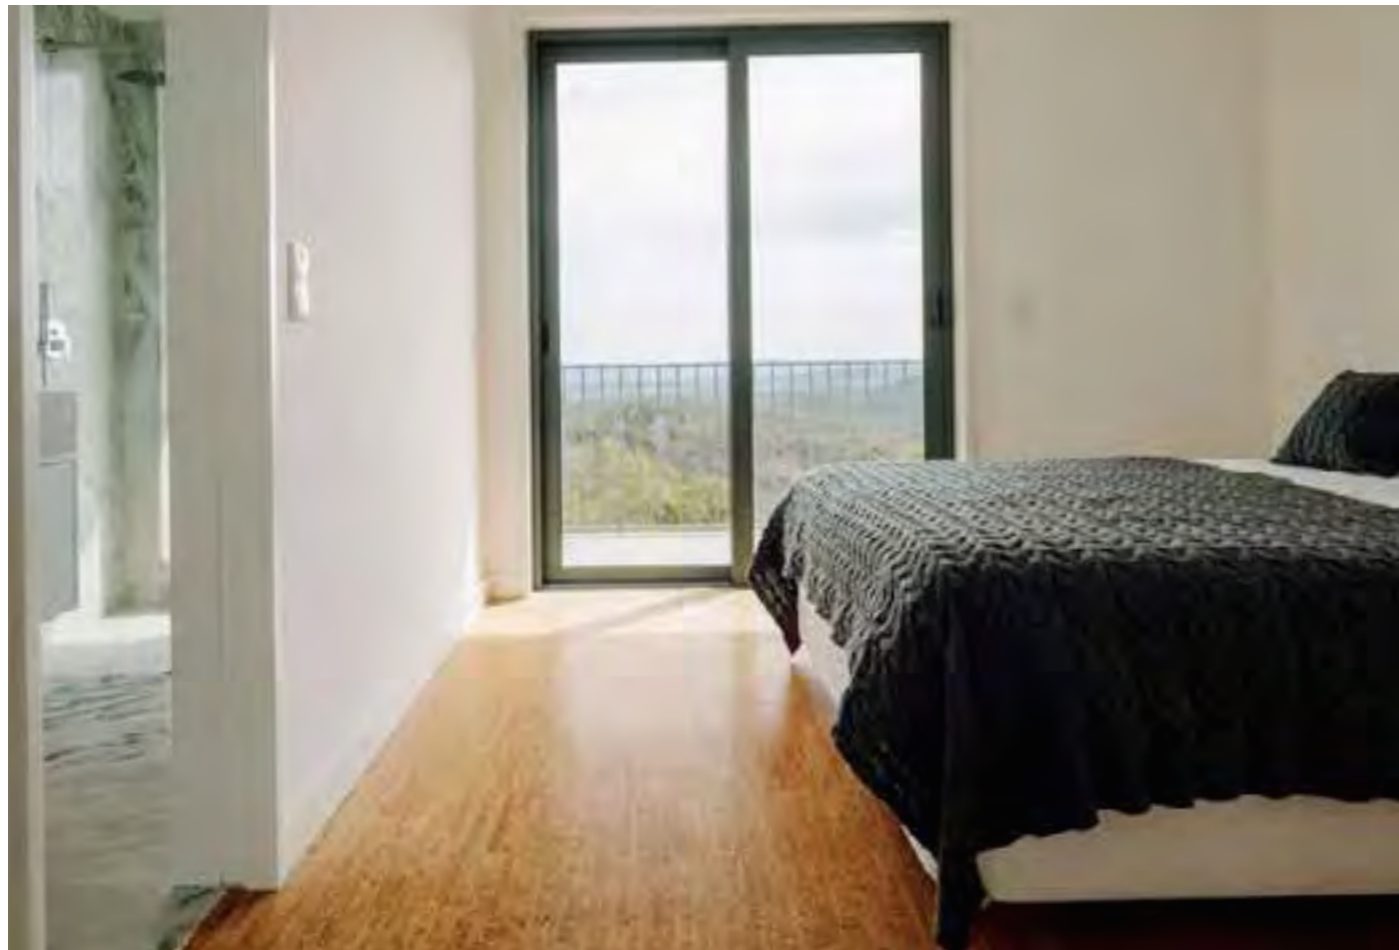

• Wicanders Wood Hydrocork - Sawn Twine Oak

100

Cassery House | Australia

• Wicanders Stone - Slate Eclipse

102

Cranley Gardens | United Kingdom

• Amorim Wise Wood Pro - Field Oak & Dark Onyx Oak

Residential