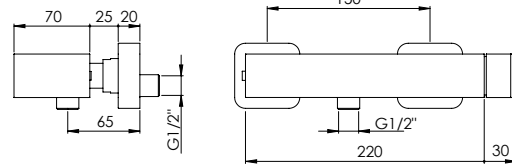

SINGLE LEVER SHOWER TAP

Monocomando Duche