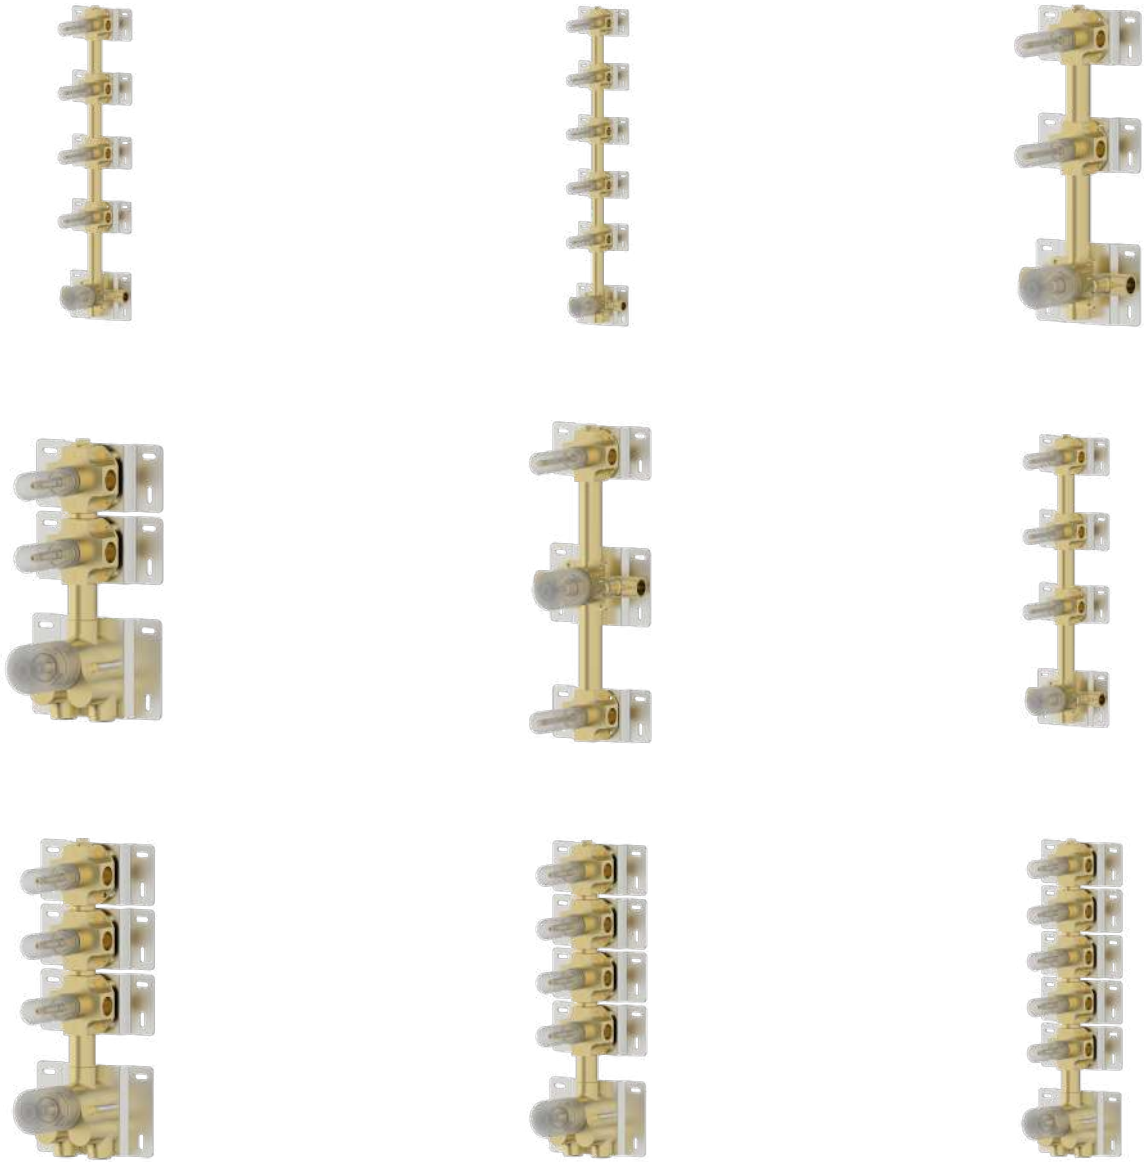

VERTICAL CONCEALED DE PAREDE VERTICAL

THERMOSTATIC TERMOSTÁTICO