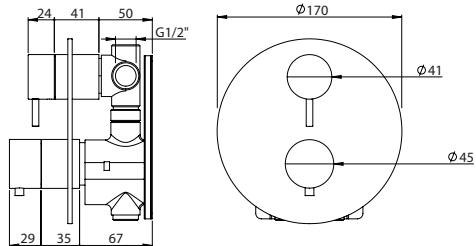

THERMOSTATIC MIXER 3 OUTLETS W/ STOP VALVE EUC

Monocomando Termostático 3 Saídas C/ Passador EUC