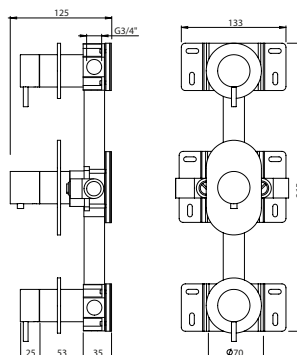

THERMOSTATIC CENTRAL MIXER 2 OUTLETS W/ STOP VALVE EC

Monocomando Termostático Central 2 Saídas C/ Passador EC