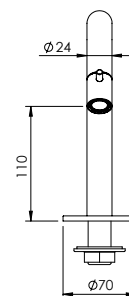

DECK-MOUNTED SPOUT 1 WATER
Bica Bancada 1 Água