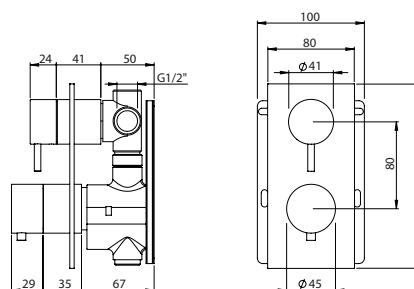

THERMOSTATIC MIXER 2 OUTLETS W/ STOP VALVE EUR

Monocomando Termostático 2 Saídas C/ Passador EUR