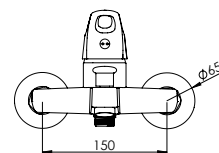

CONCEALED SINGLE LEVER BATH TAP VATO

Monocomando Banheira Vato