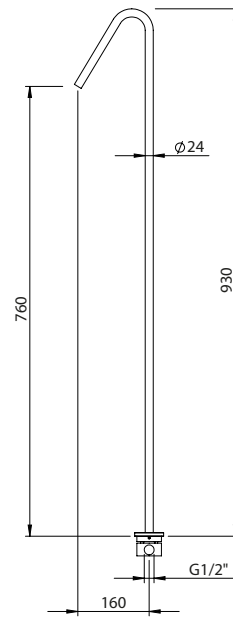

FREESTANDING BATH SPOUT V

Bica Banheira Chão V