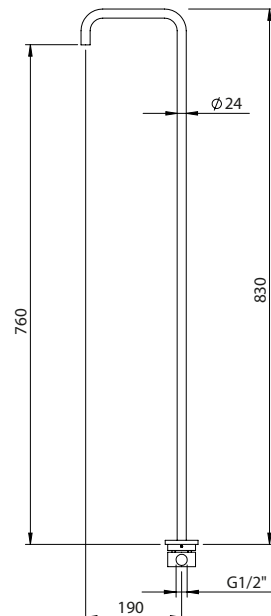

FREESTANDING BATH SPOUT H

Bica Banheira Chão H