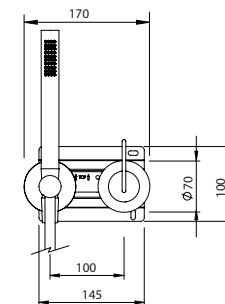

CONCEALED SINGLE LEVER SHOWER

Monocomando Duche Encastrar