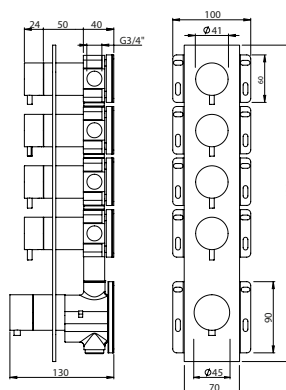

CONCEALED THERMOSTATIC MIXER SINGLE MIRROR 4 OUTLETS W/ STOP VALVE EUR

Monocomando Termostático Encastrar 4 Saídas C/ Passador EUR