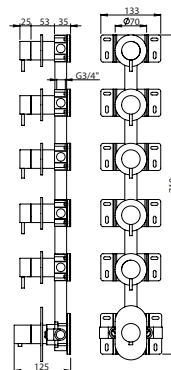

THERMOSTATIC CENTRAL MIXER 5 OUTLETS W/ STOP VALVE EC

Monocomando Termostático Central 5 Saídas C/ Passador EC