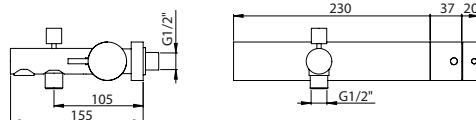

COAXIAL THERMOSTATIC BATH MIXER

Monocomando Banheira Termostático Coaxial