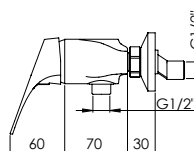

CONCEALED SINGLE LEVER SHOWER TAP VATO

Monocomando Duche Vato