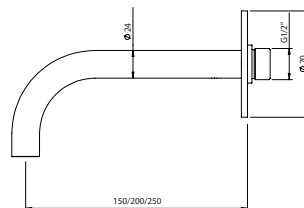

BATH WALL-MOUNTED CURVE SPOUT 90°

Bica Curva Banheira Encastrar 90°