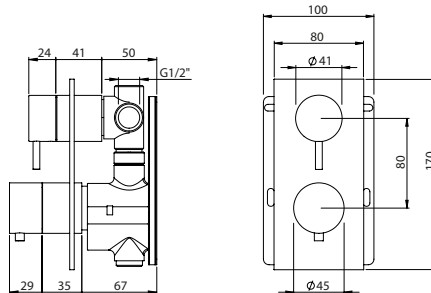

THERMOSTATIC MIXER 3 OUTLETS W/ STOP VALVE EUR

Monocomando Termostático 3 Saídas C/ Passador EUR