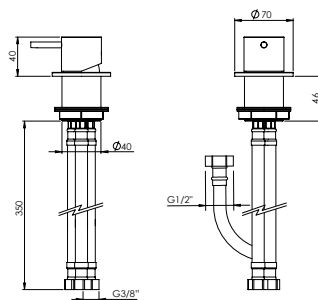

DECK-MOUNTED HANDLE

Monocomando Bancada