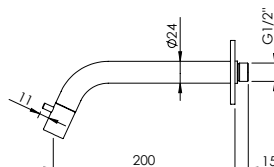

CONCEALED SPOUT 1 WATER
Bica Parede 1 Água