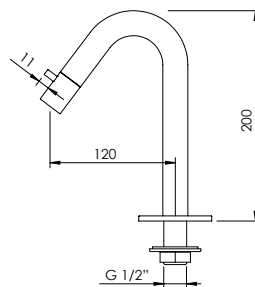

DECK-MOUNTED SPOUT 1 WATER
Bica Bancada 1 Água