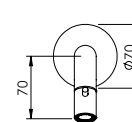

CONCEALED SPOUT 1 WATER
Bica Parede 1 Água