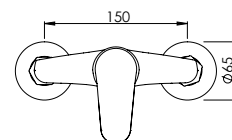

CONCEALED SINGLE LEVER SHOWER TAP VATO

Monocomando Duche Vato