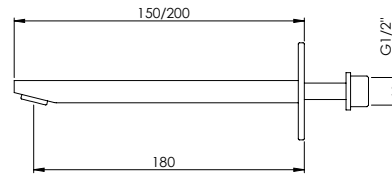

WALL-MOUNTED SPOUT

Bica de Encastrar