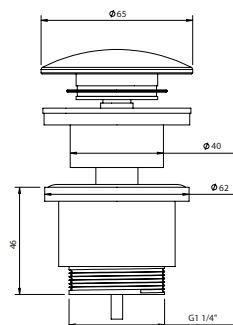

CLIC CLAC WASTE VALVE SHORT

Válvula Clic Clac Short