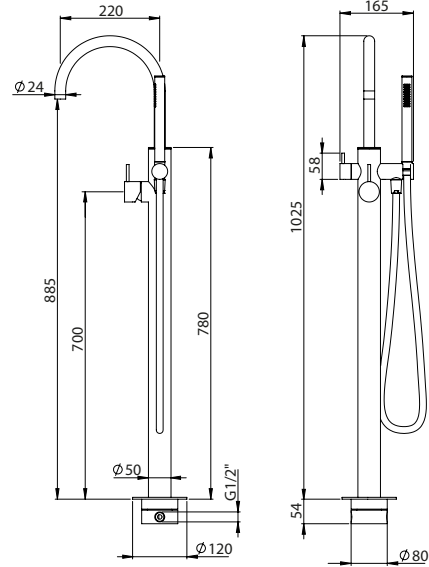

FREESTANDING SINGLE LEVER BATH U CURVE SPOUT

Monocomando Banheira Chão U Bica Curva