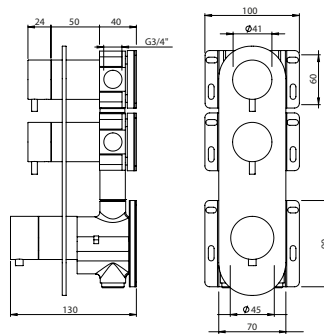

CONCEALED THERMOSTATIC MIXER SINGLE MIRROR 2 OUTLETS W/ STOP VALVE EUO

Monocomando Termostático Encastrar 2 Saídas C/ Passador EUO