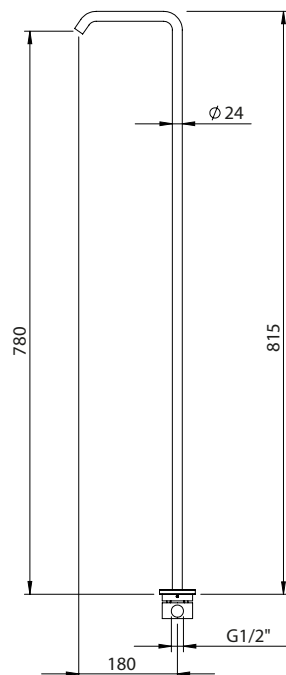

FREESTANDING BATH SPOUT Y

Bica Banheira Chão Y