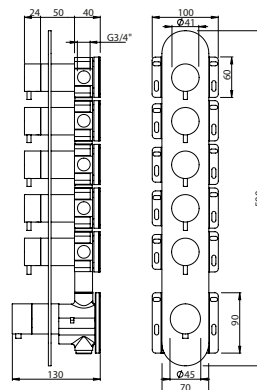

CONCEALED THERMOSTATIC MIXER SINGLE MIRROR 5 OUTLETS W/ STOP VALVE EUO

Monocomando Termostático Encastrar 5 Saídas C/ Passador EUO