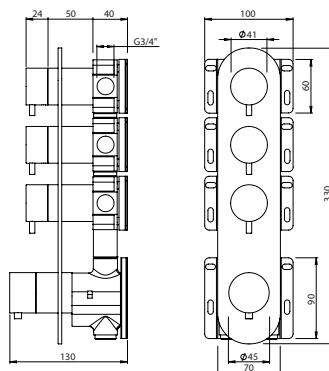

CONCEALED THERMOSTATIC MIXER SINGLE MIRROR 3 OUTLETS W/ STOP VALVE EUO

Monocomando Termostático Encastrar 3 Saídas C/ Passador EUO