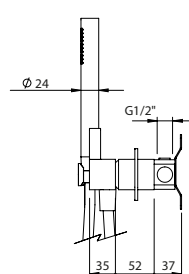

CONCEALED SINGLE LEVER SHOWER

Monocomando Duche Encastrar