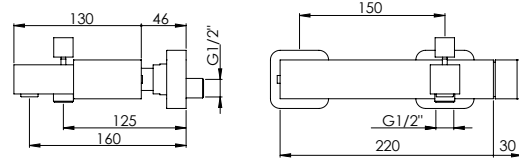

SINGLE LEVER BATH TAP

Monocomando Banheira