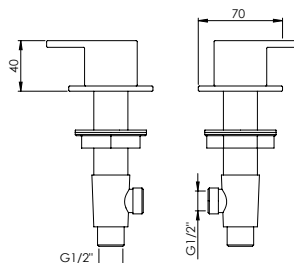

DECK-MOUNTED MIXER H/C

Misturadora Bancada Q/F