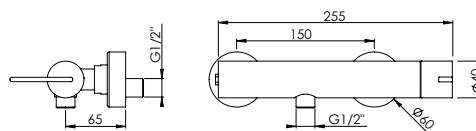

SINGLE LEVER SHOWER TAP

Monocomando Duche