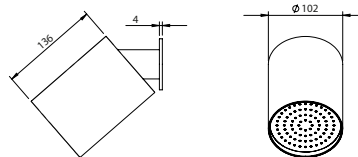

WALL SHOWER SUPREME

Chuveiro de Parede Supreme