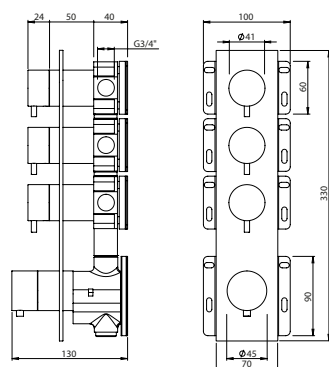

CONCEALED THERMOSTATIC MIXER SINGLE MIRROR 3 OUTLETS W/ STOP VALVE EUR

Monocomando Termostático Encastrar 3 Saídas C/ Passador EUR