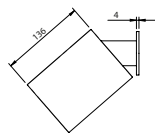

WALL SHOWER SUPREME

Chuveiro De Parede Supreme