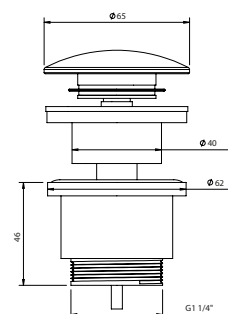

CLIC CLAC WASTE VALVE SHORT

Válvula Clic Clac Short