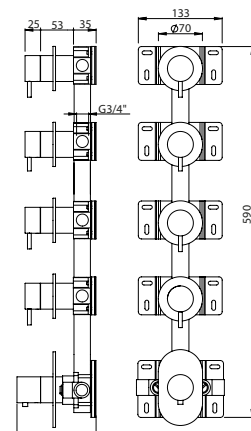

THERMOSTATIC CENTRAL MIXER 4 OUTLETS W/ STOP VALVE EC

Monocomando Termostático Central 4 Saídas C/ Passador EC