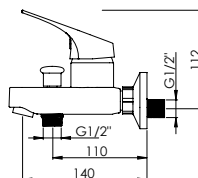

CONCEALED SINGLE LEVER BATH TAP VATO

Monocomando Banheira Vato